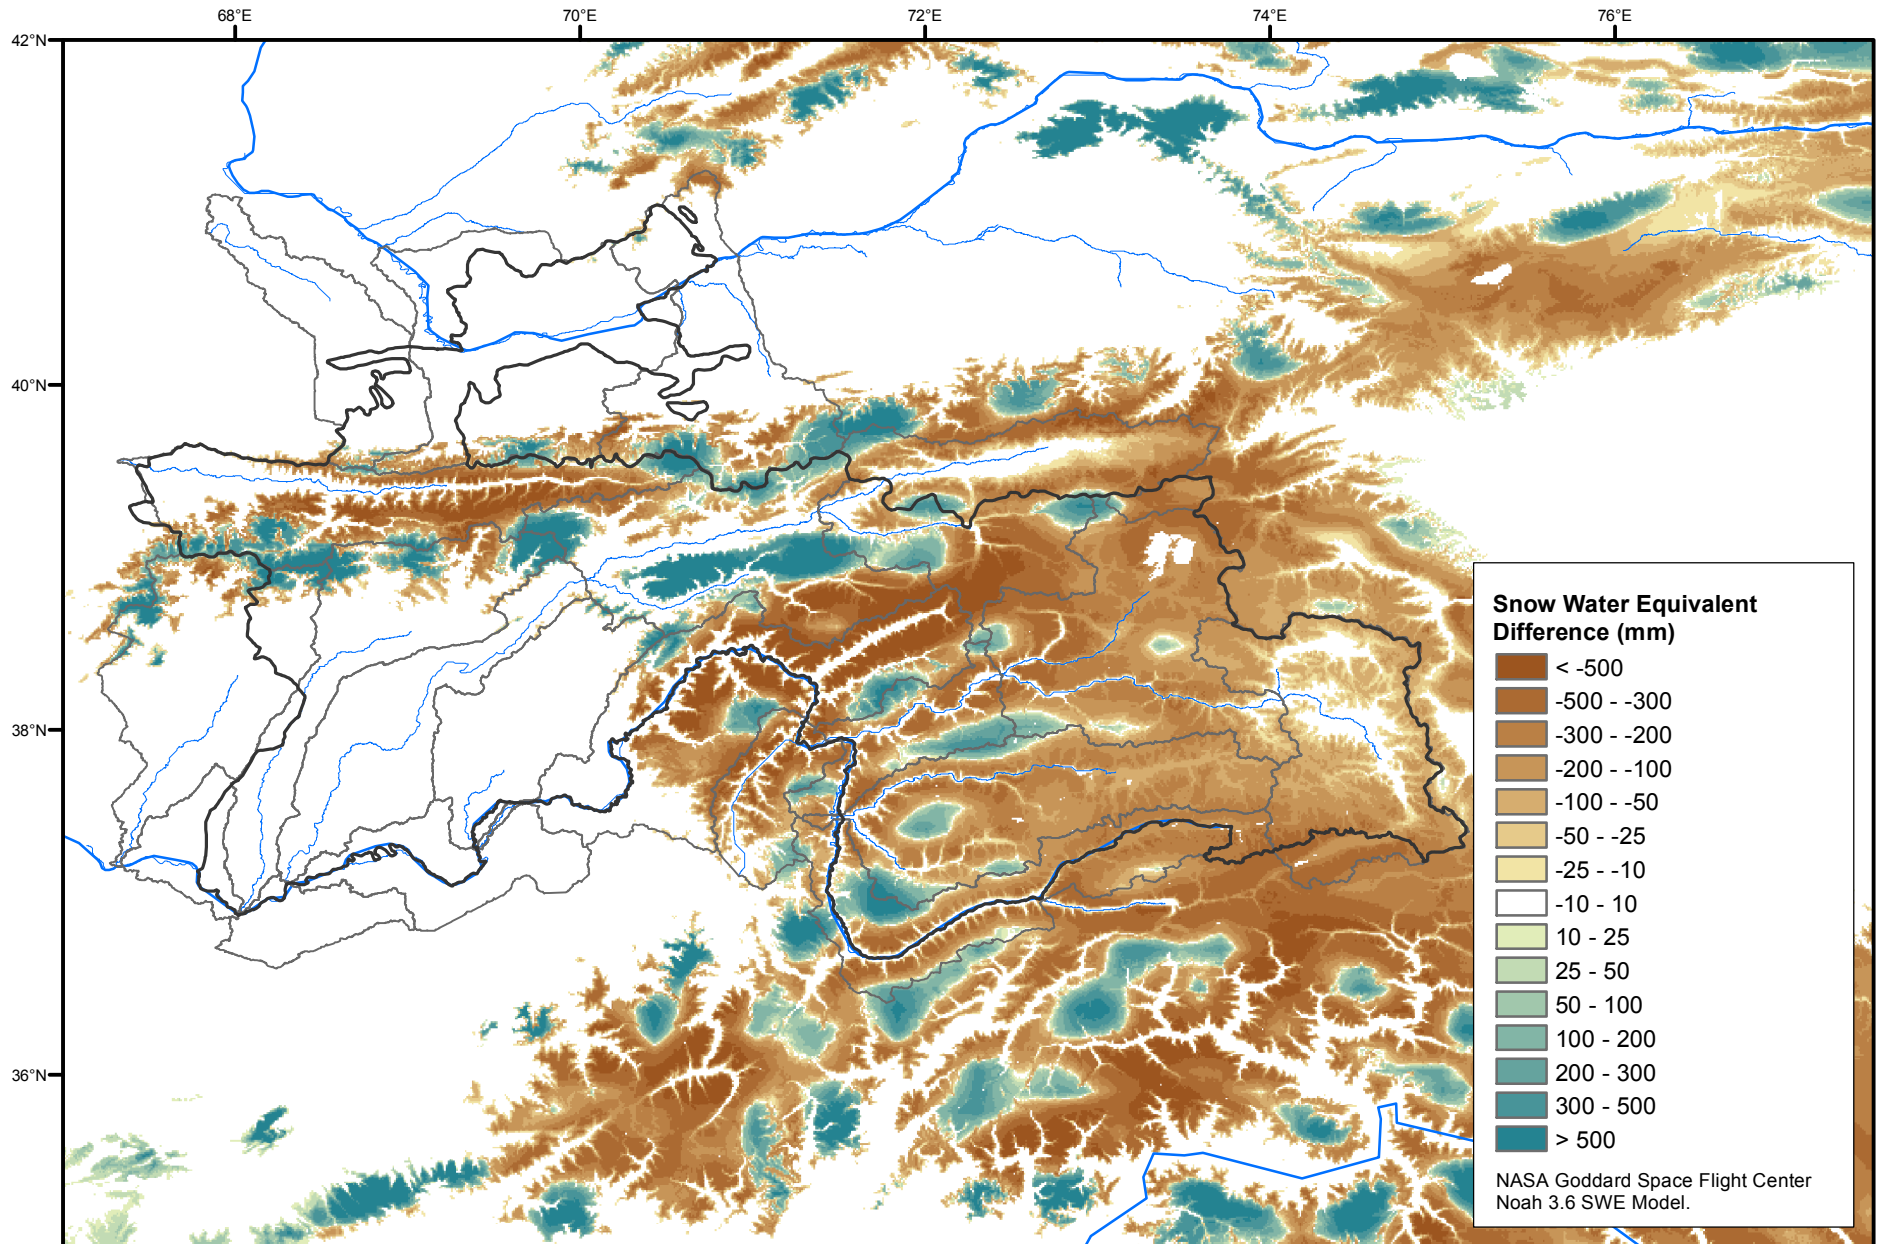

Daily Snow Water Equivalent Difference Anomaly

May 22, 2018 minus Average (2002-2016)

Map created by USGS/EROS