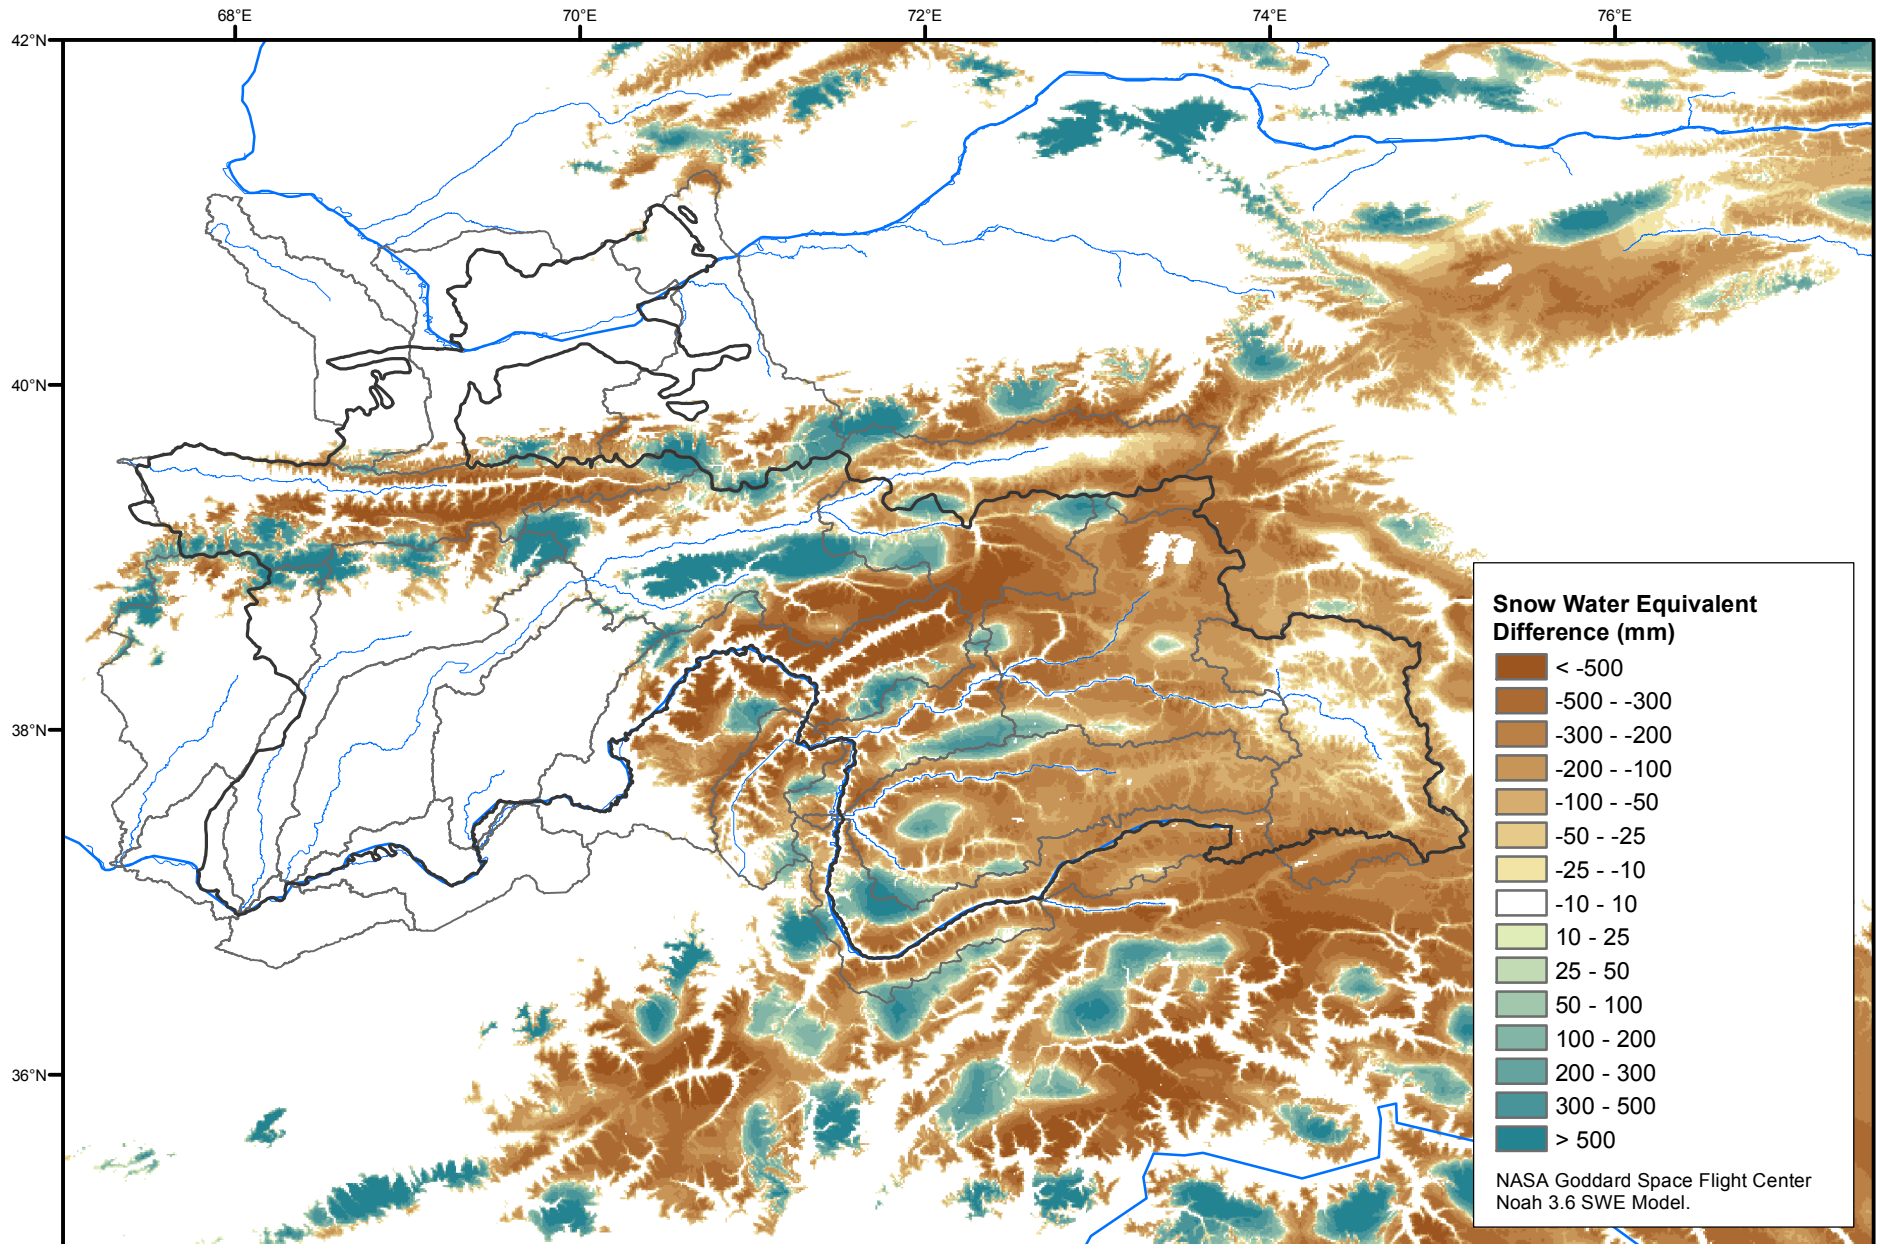

Daily Snow Water Equivalent Difference Anomaly

May 29, 2018 minus Average (2002-2016)

Map created by USGS/EROS