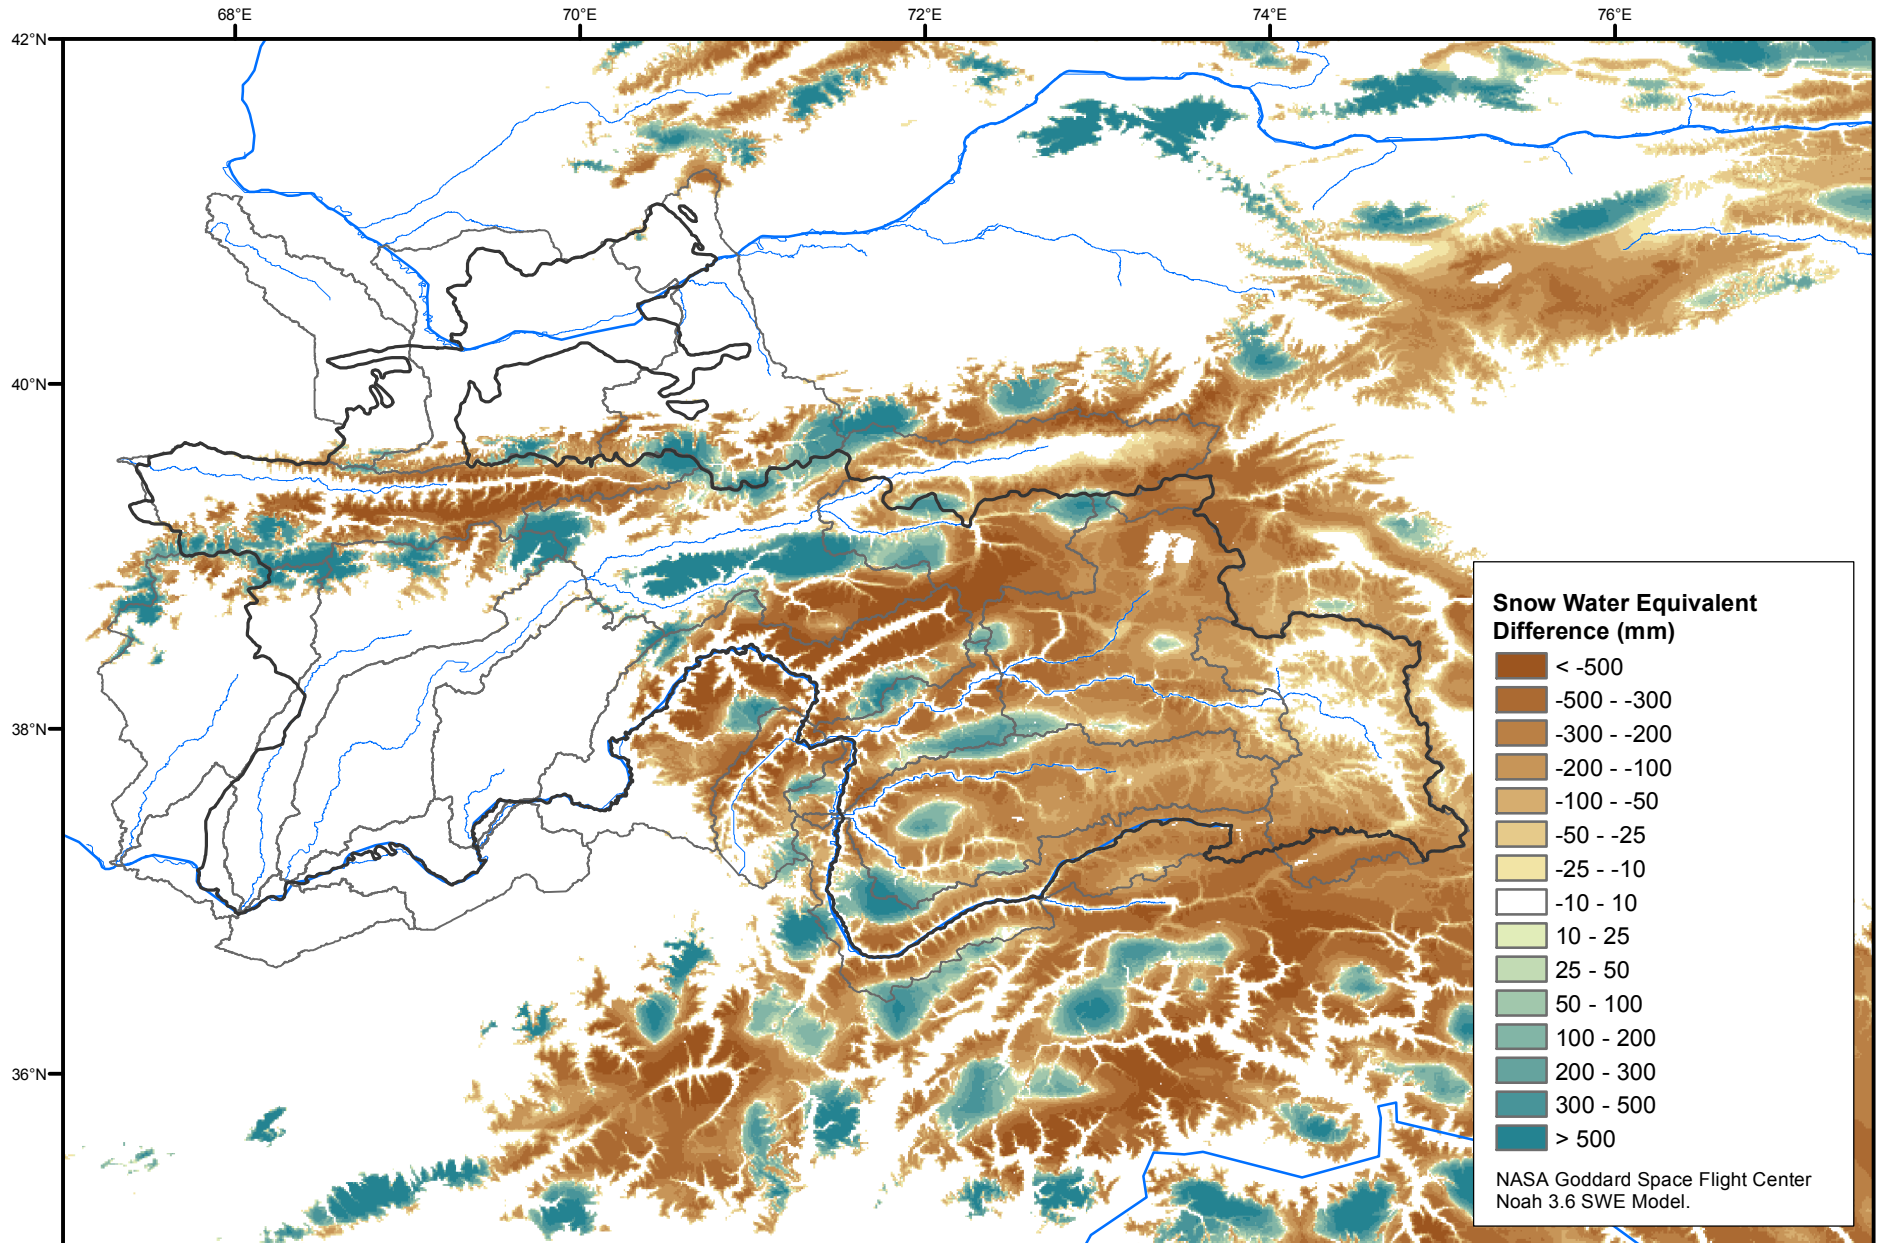

Daily Snow Water Equivalent Difference Anomaly

May 31, 2018 minus Average (2002-2016)

Map created by USGS/EROS