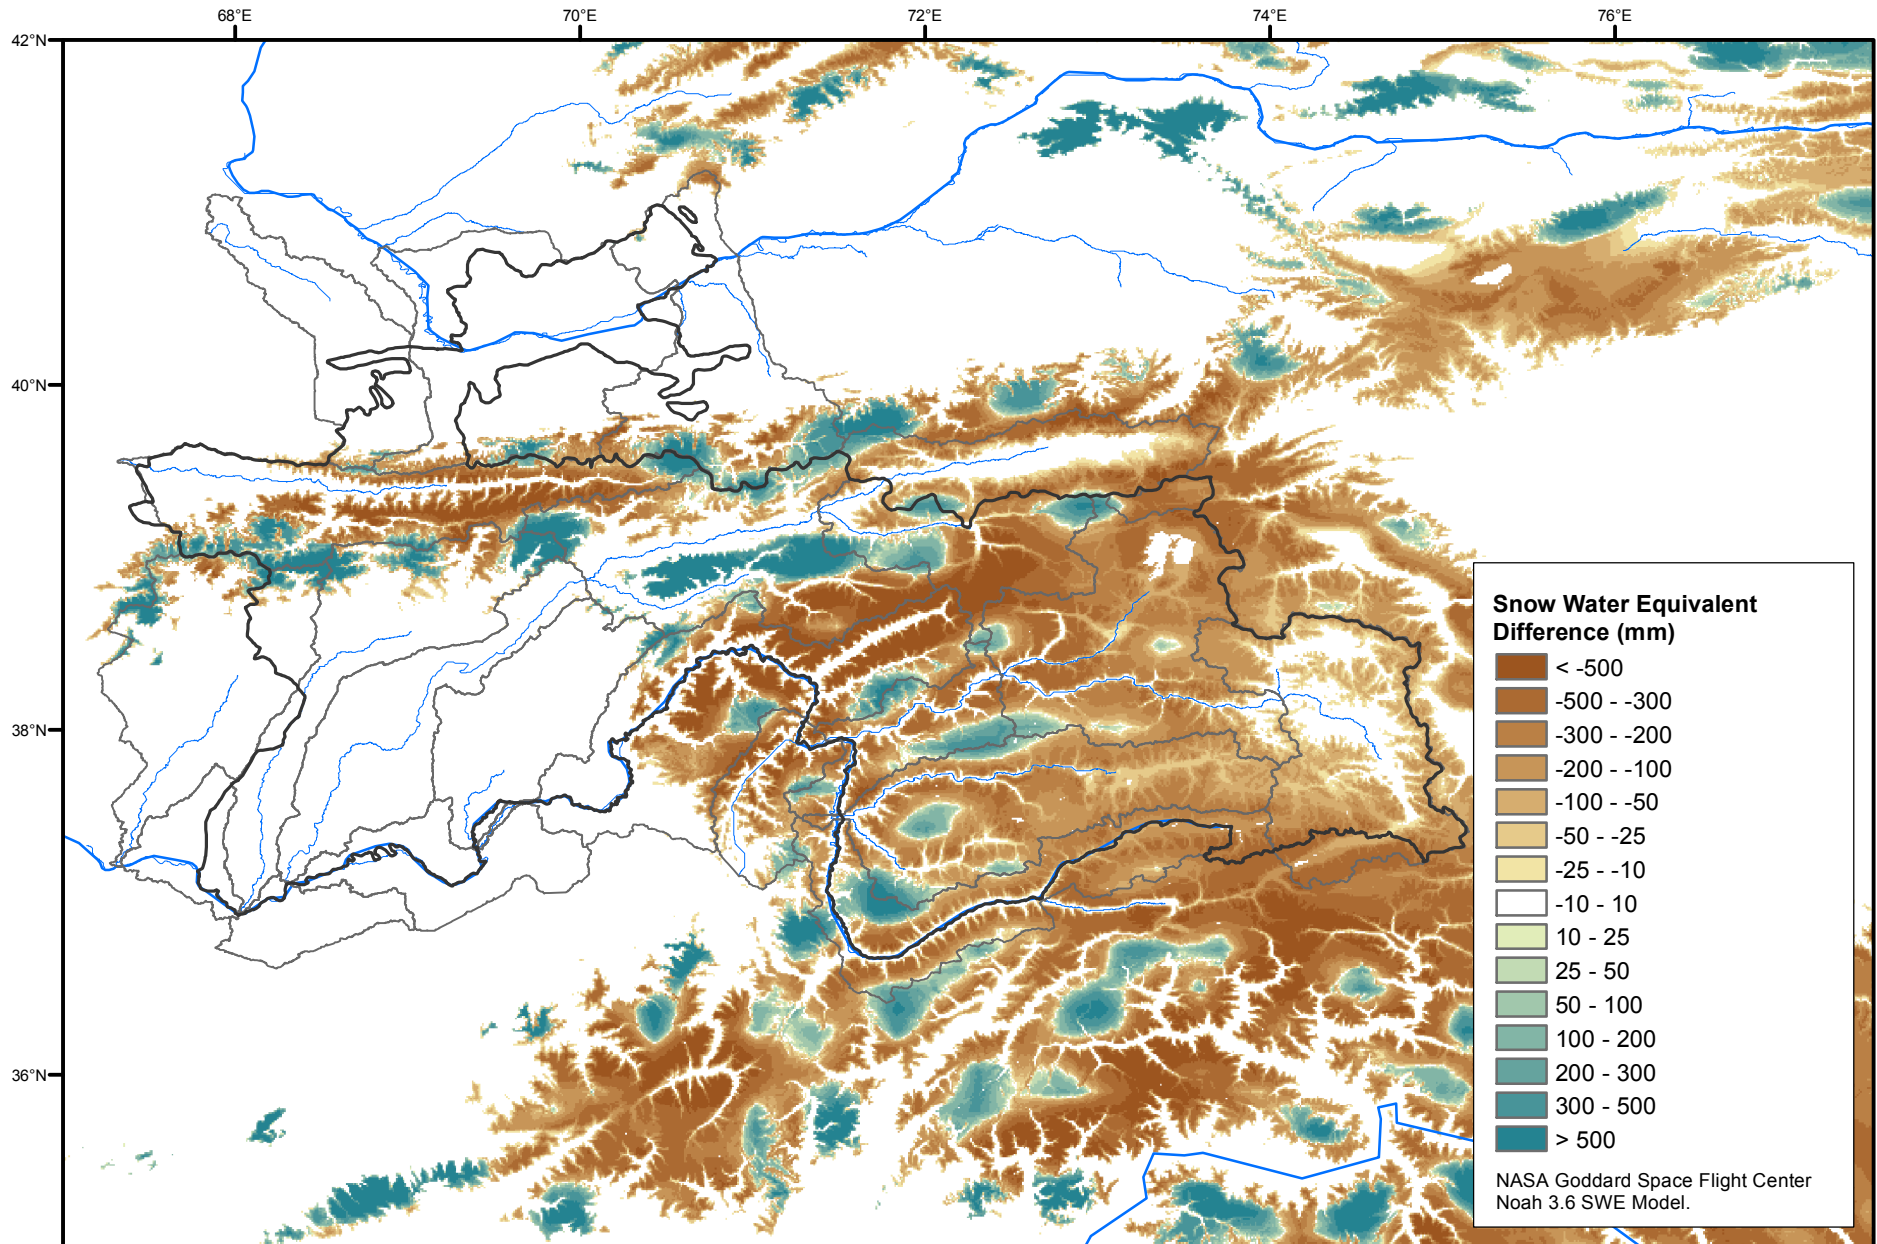

Daily Snow Water Equivalent Difference Anomaly

June 05, 2018 minus Average (2002-2016)

Map created by USGS/EROS