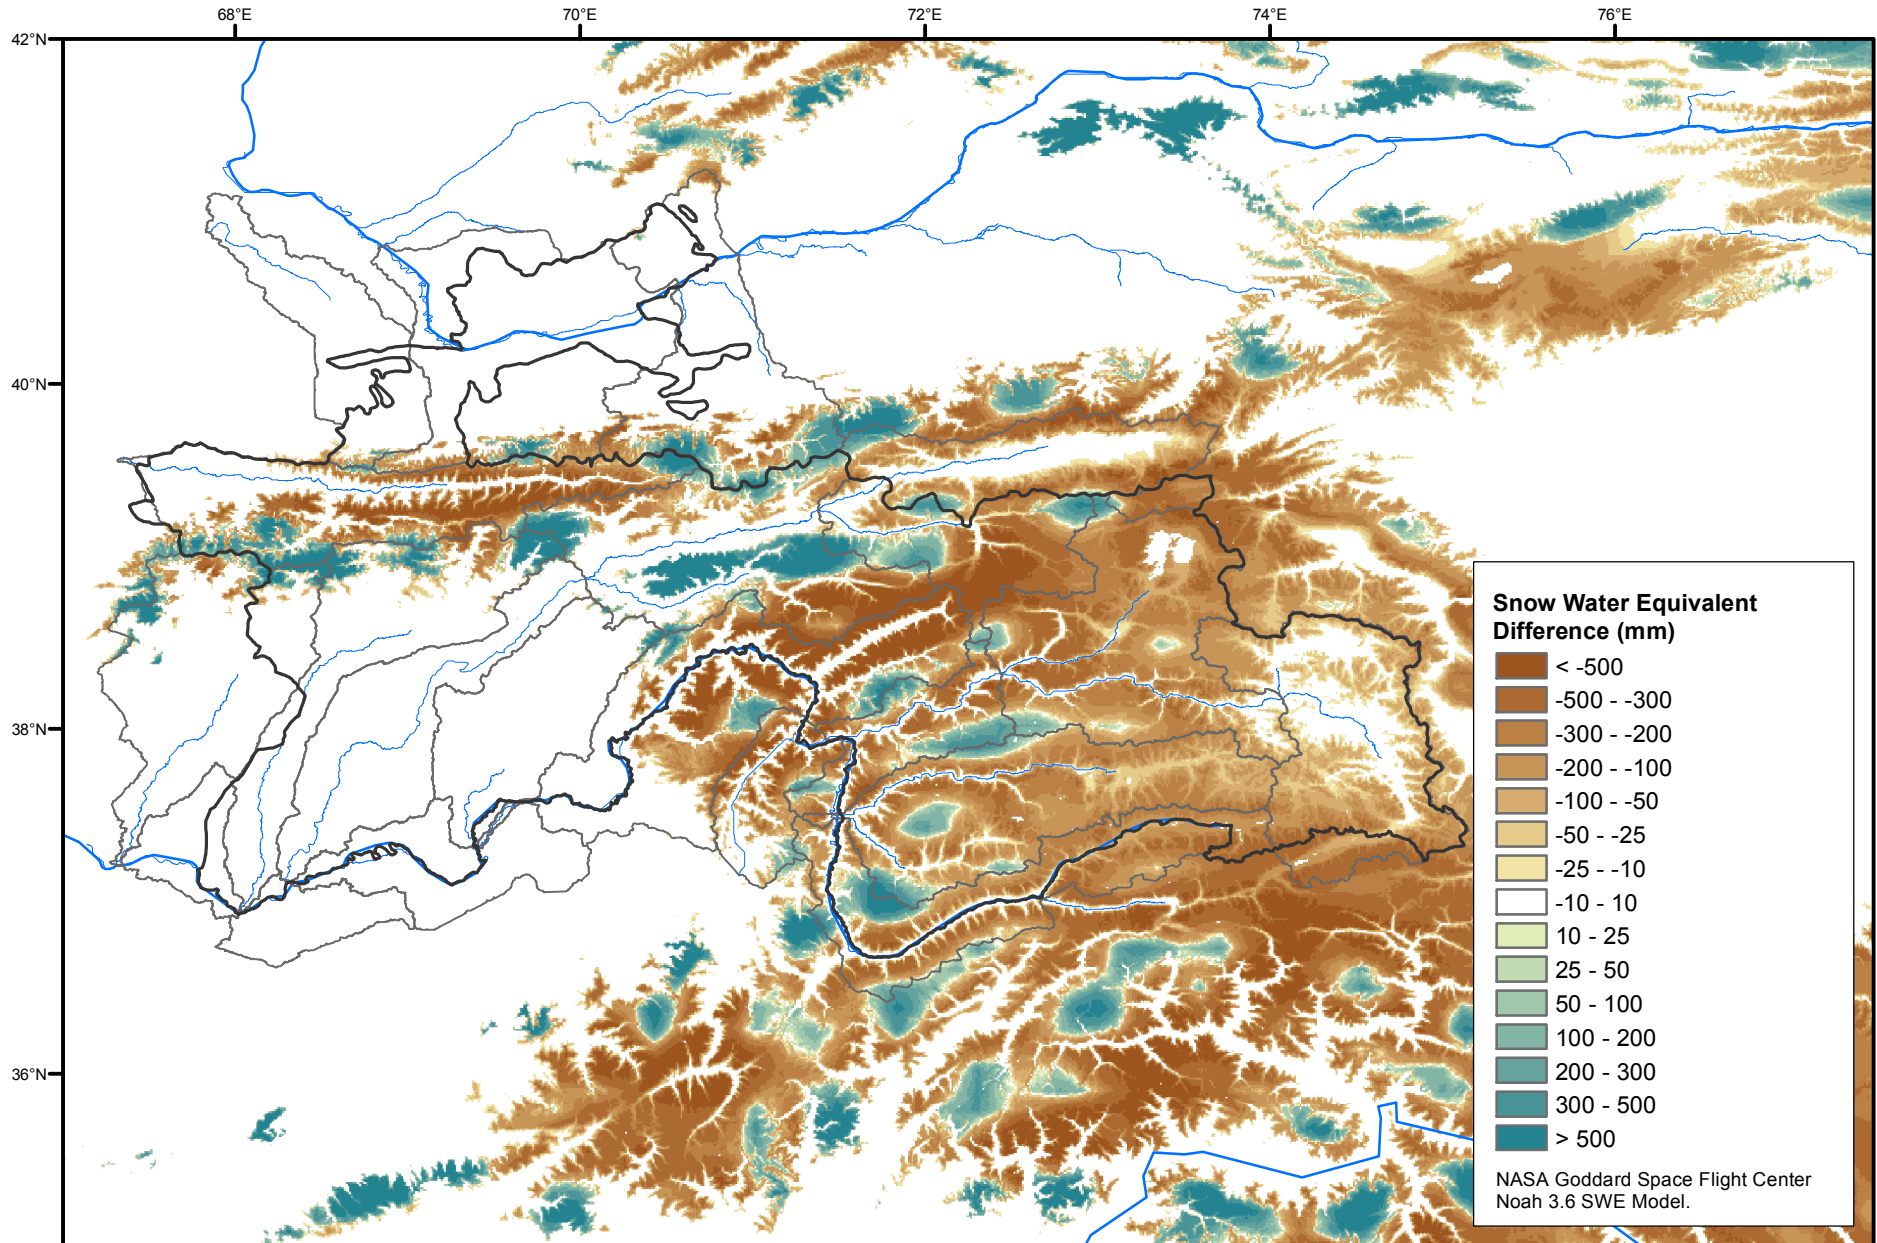

Daily Snow Water Equivalent Difference Anomaly

June 07, 2018 minus Average (2002-2016)

Map created by USGS/EROS