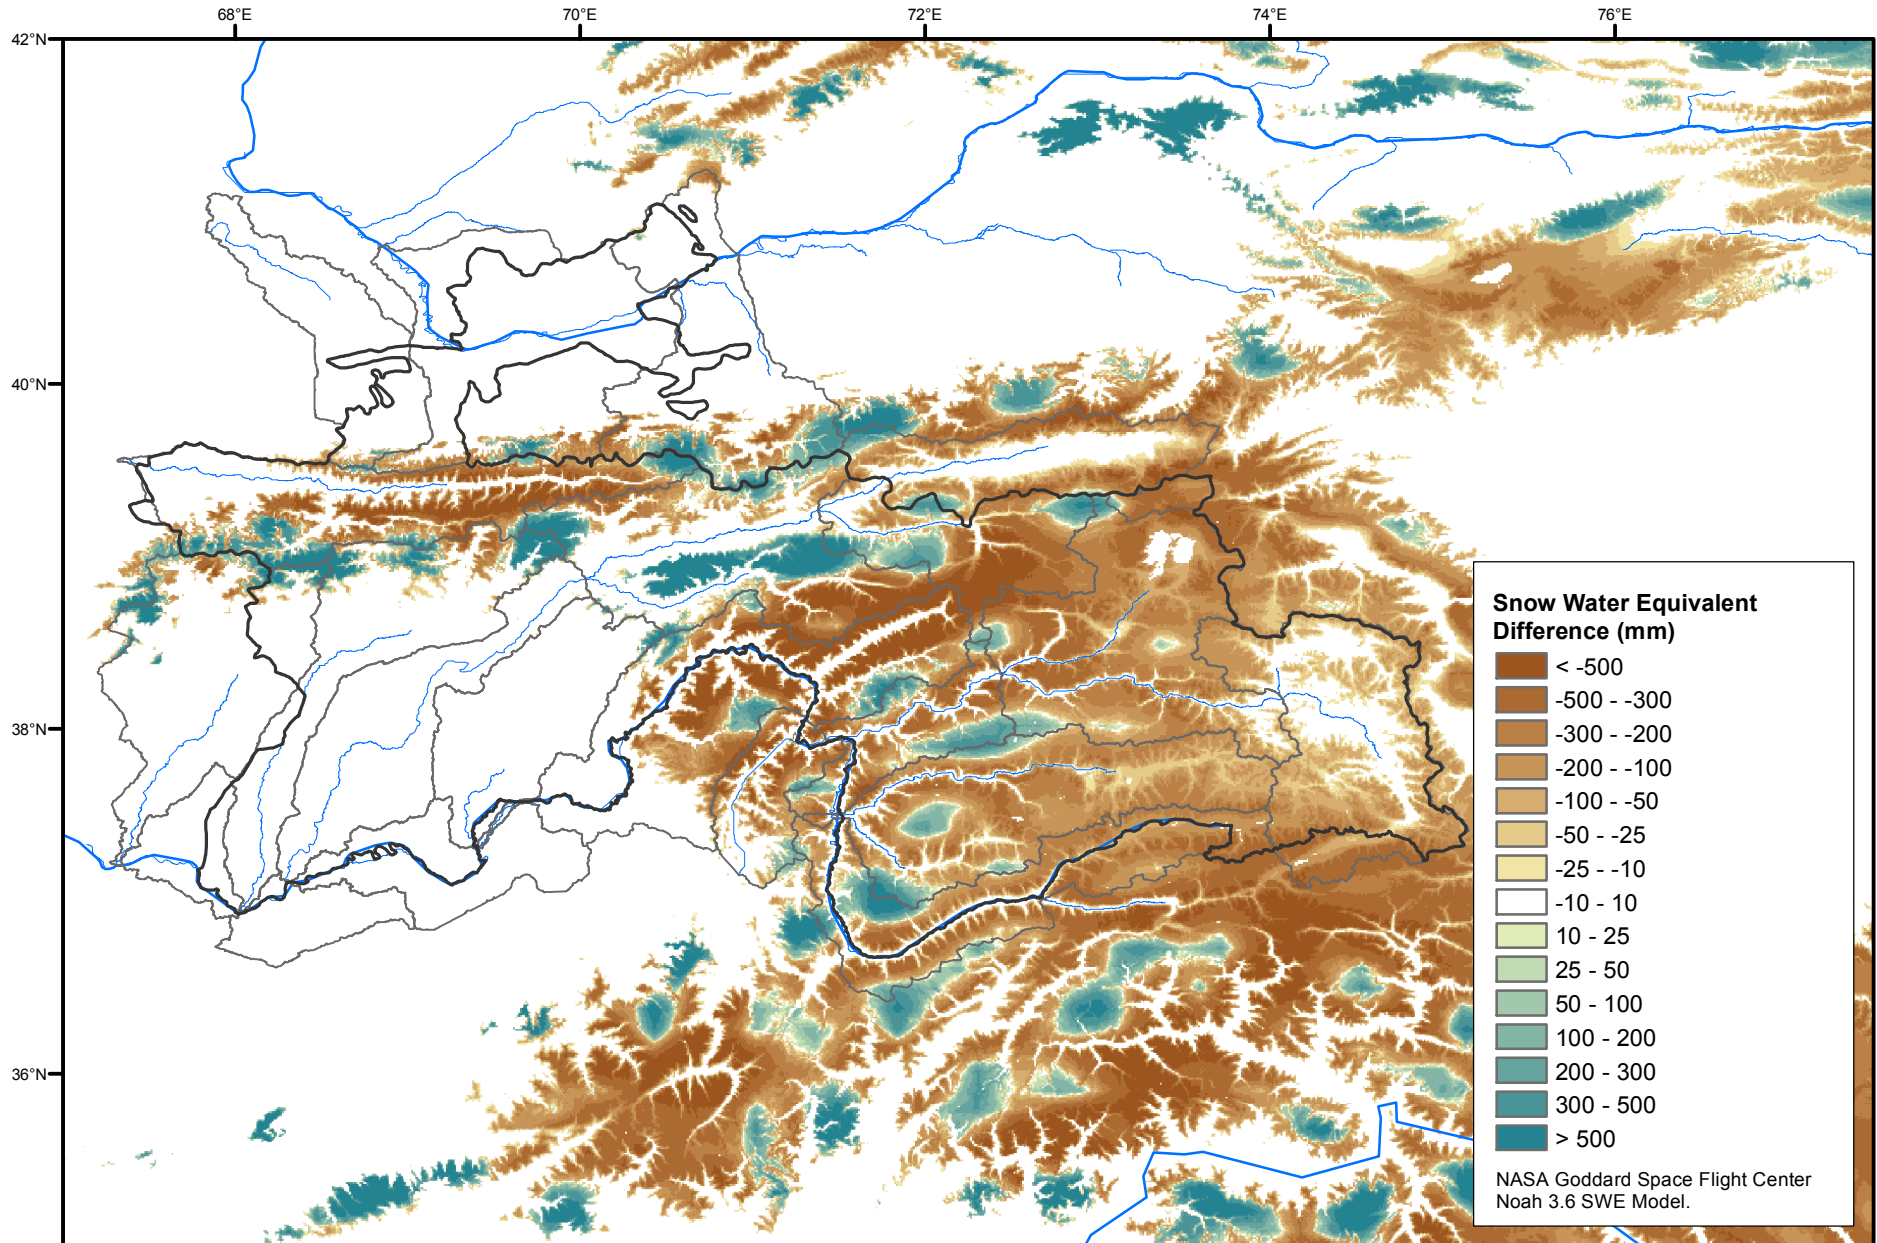

Daily Snow Water Equivalent Difference Anomaly

June 08, 2018 minus Average (2002-2016)

Map created by USGS/EROS