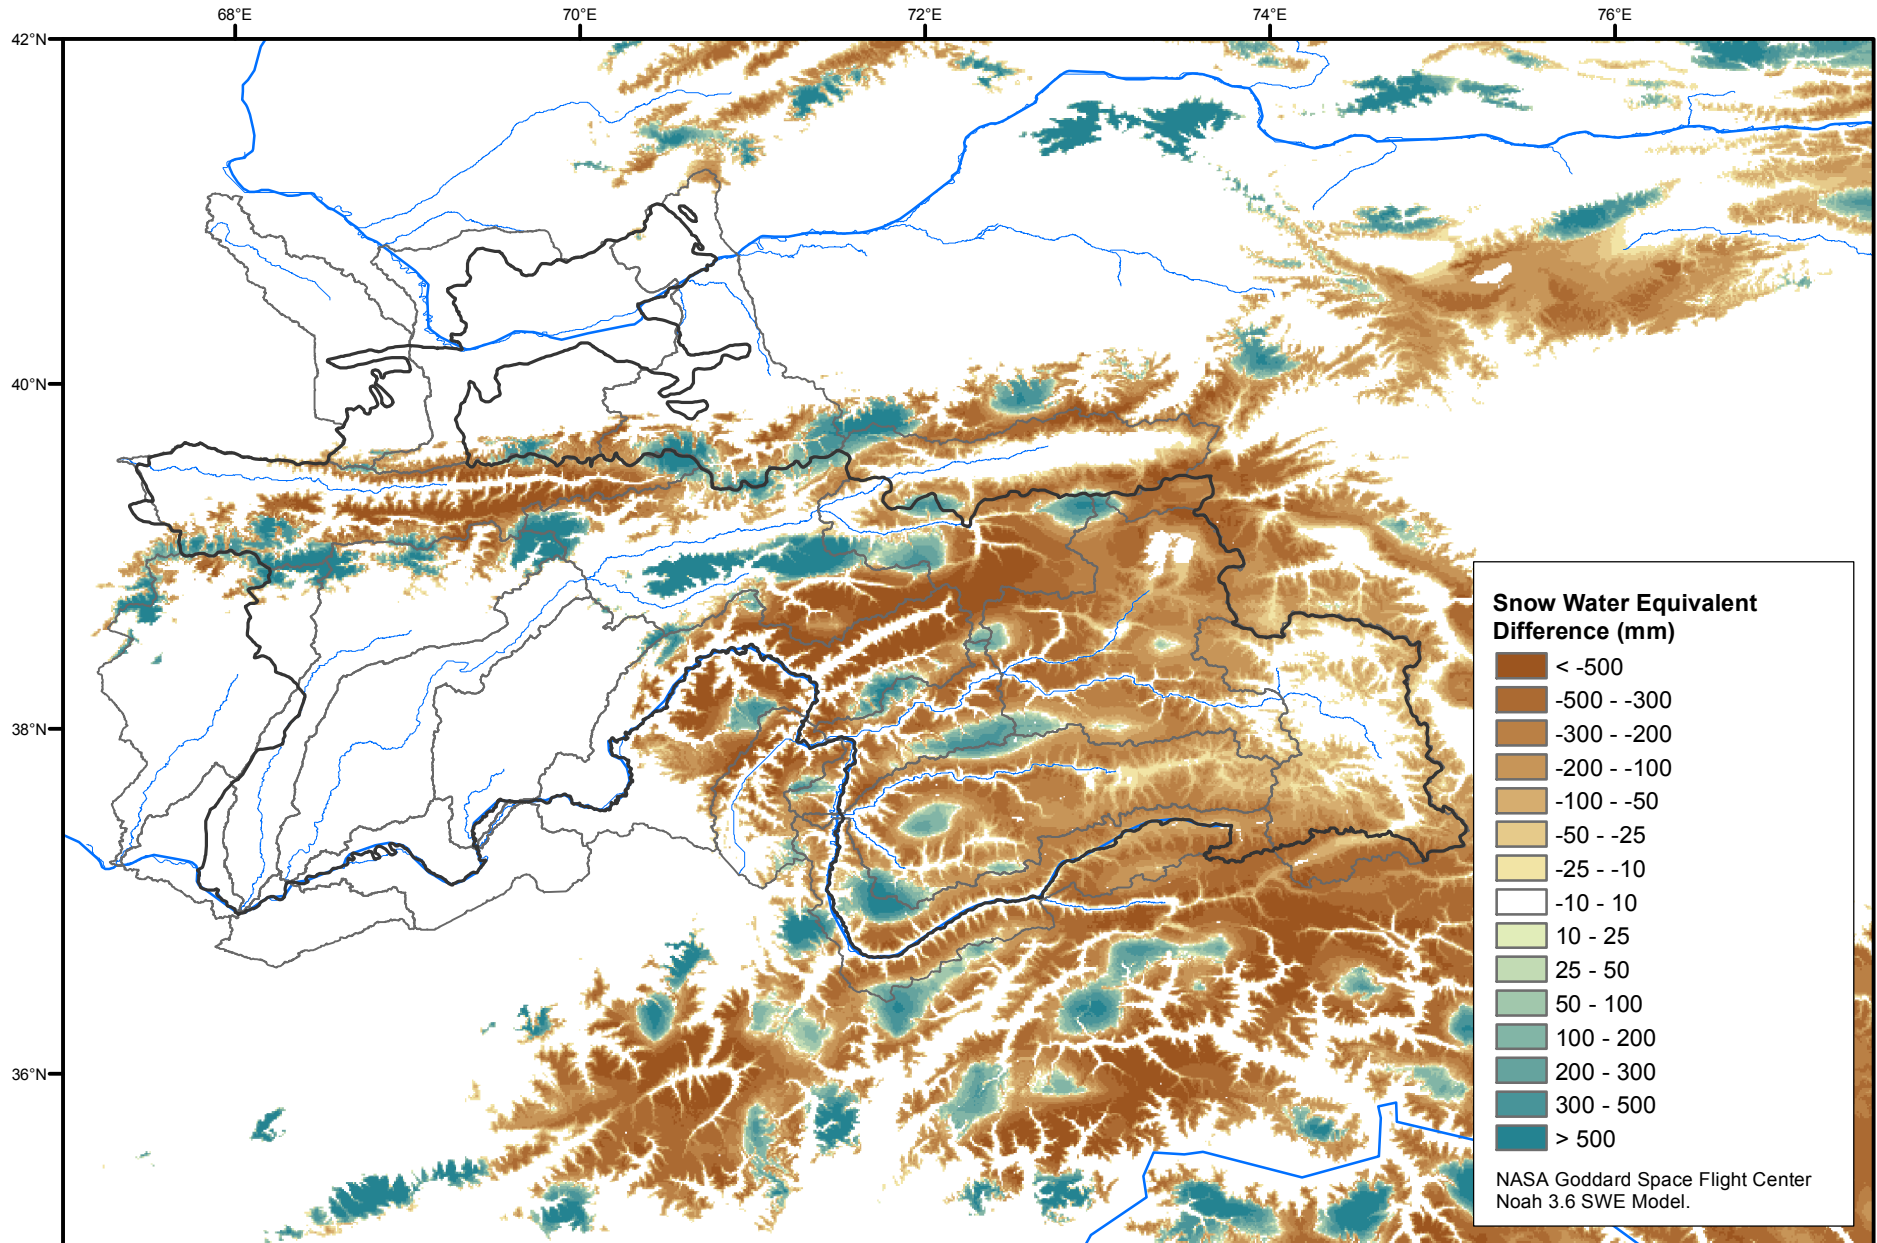

# Daily Snow Water Equivalent Difference Anomaly

June 14, 2018 minus Average (2002-2016)

Map created by USGS/EROS