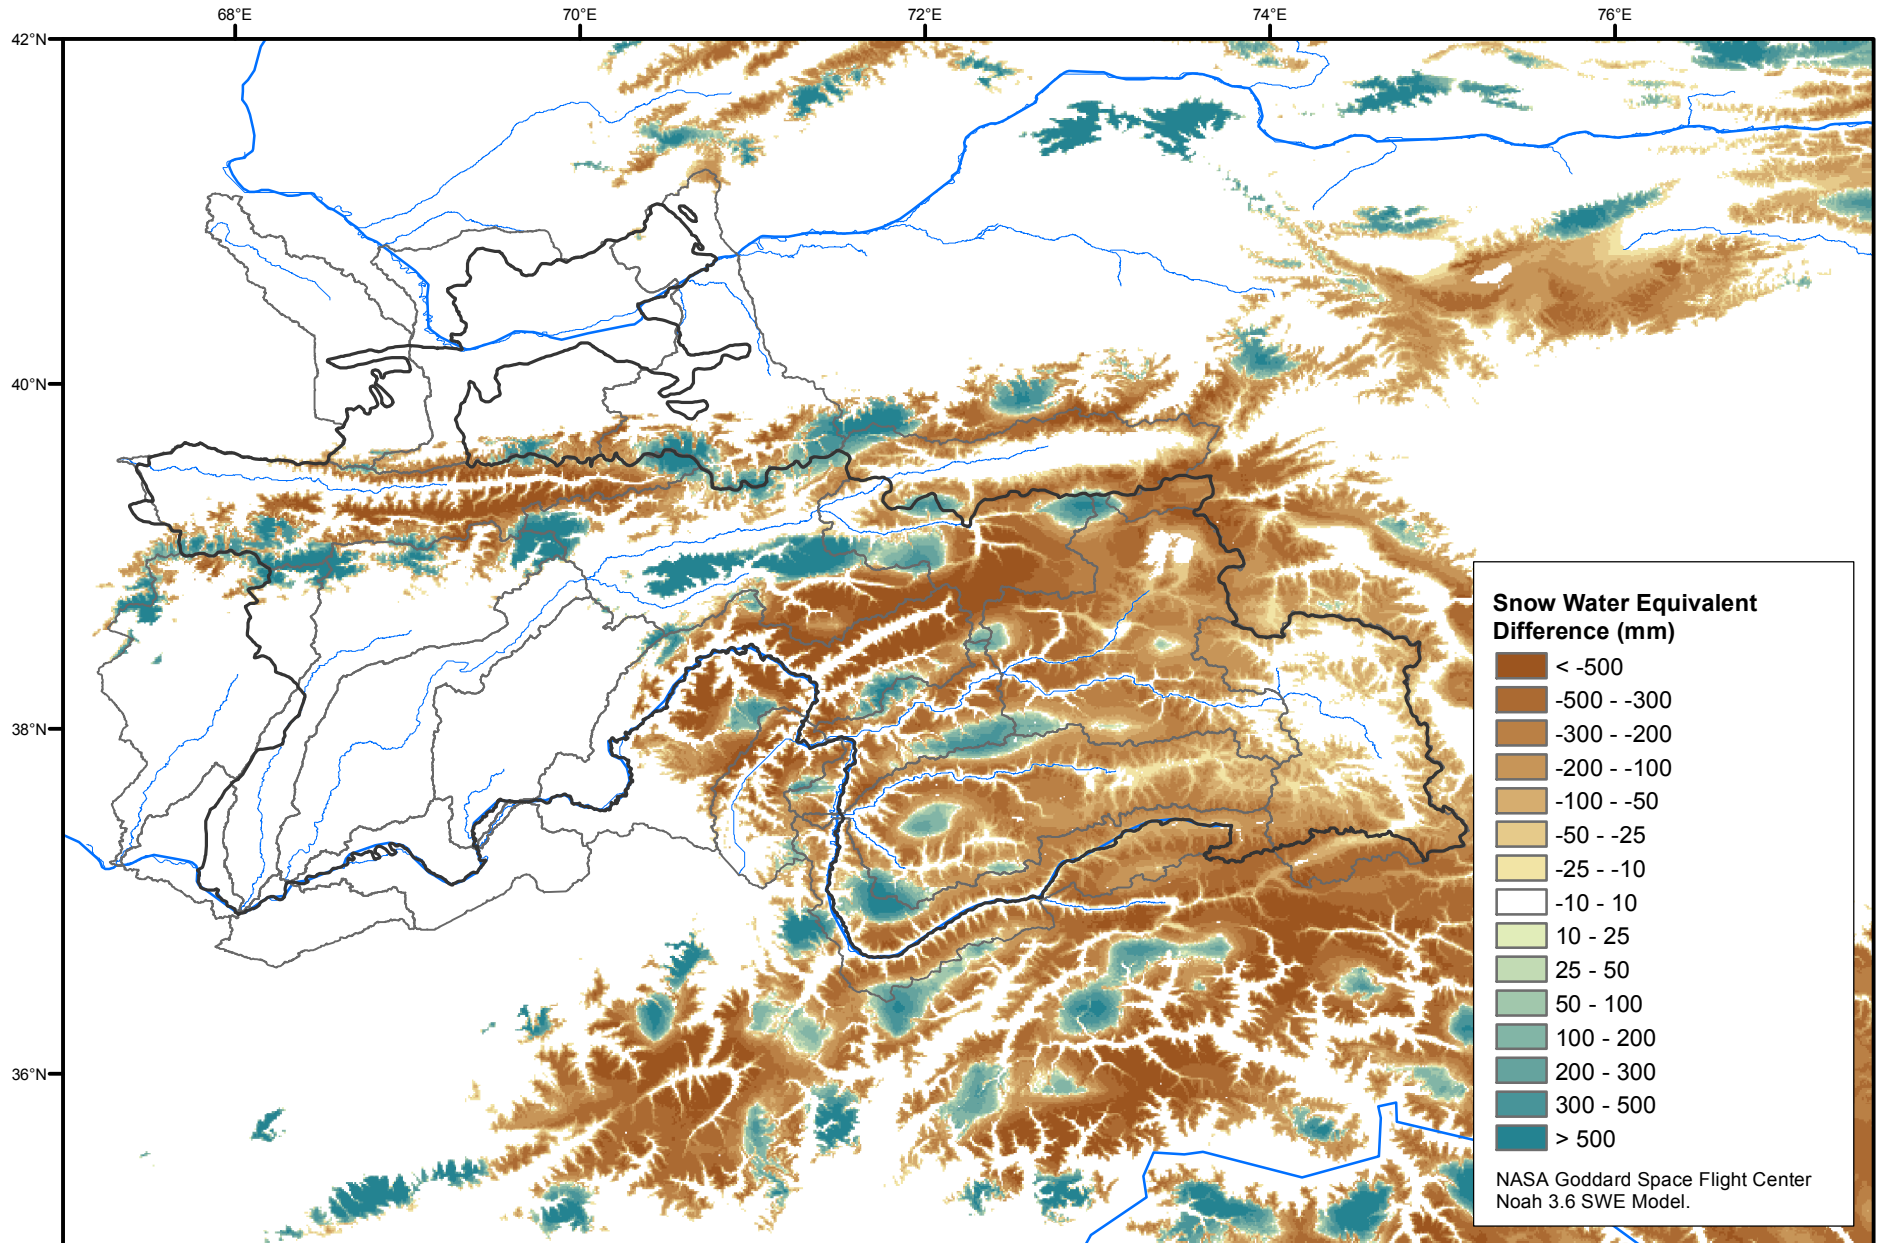

# Daily Snow Water Equivalent Difference Anomaly

June 16, 2018 minus Average (2002-2016)

Map created by USGS/EROS