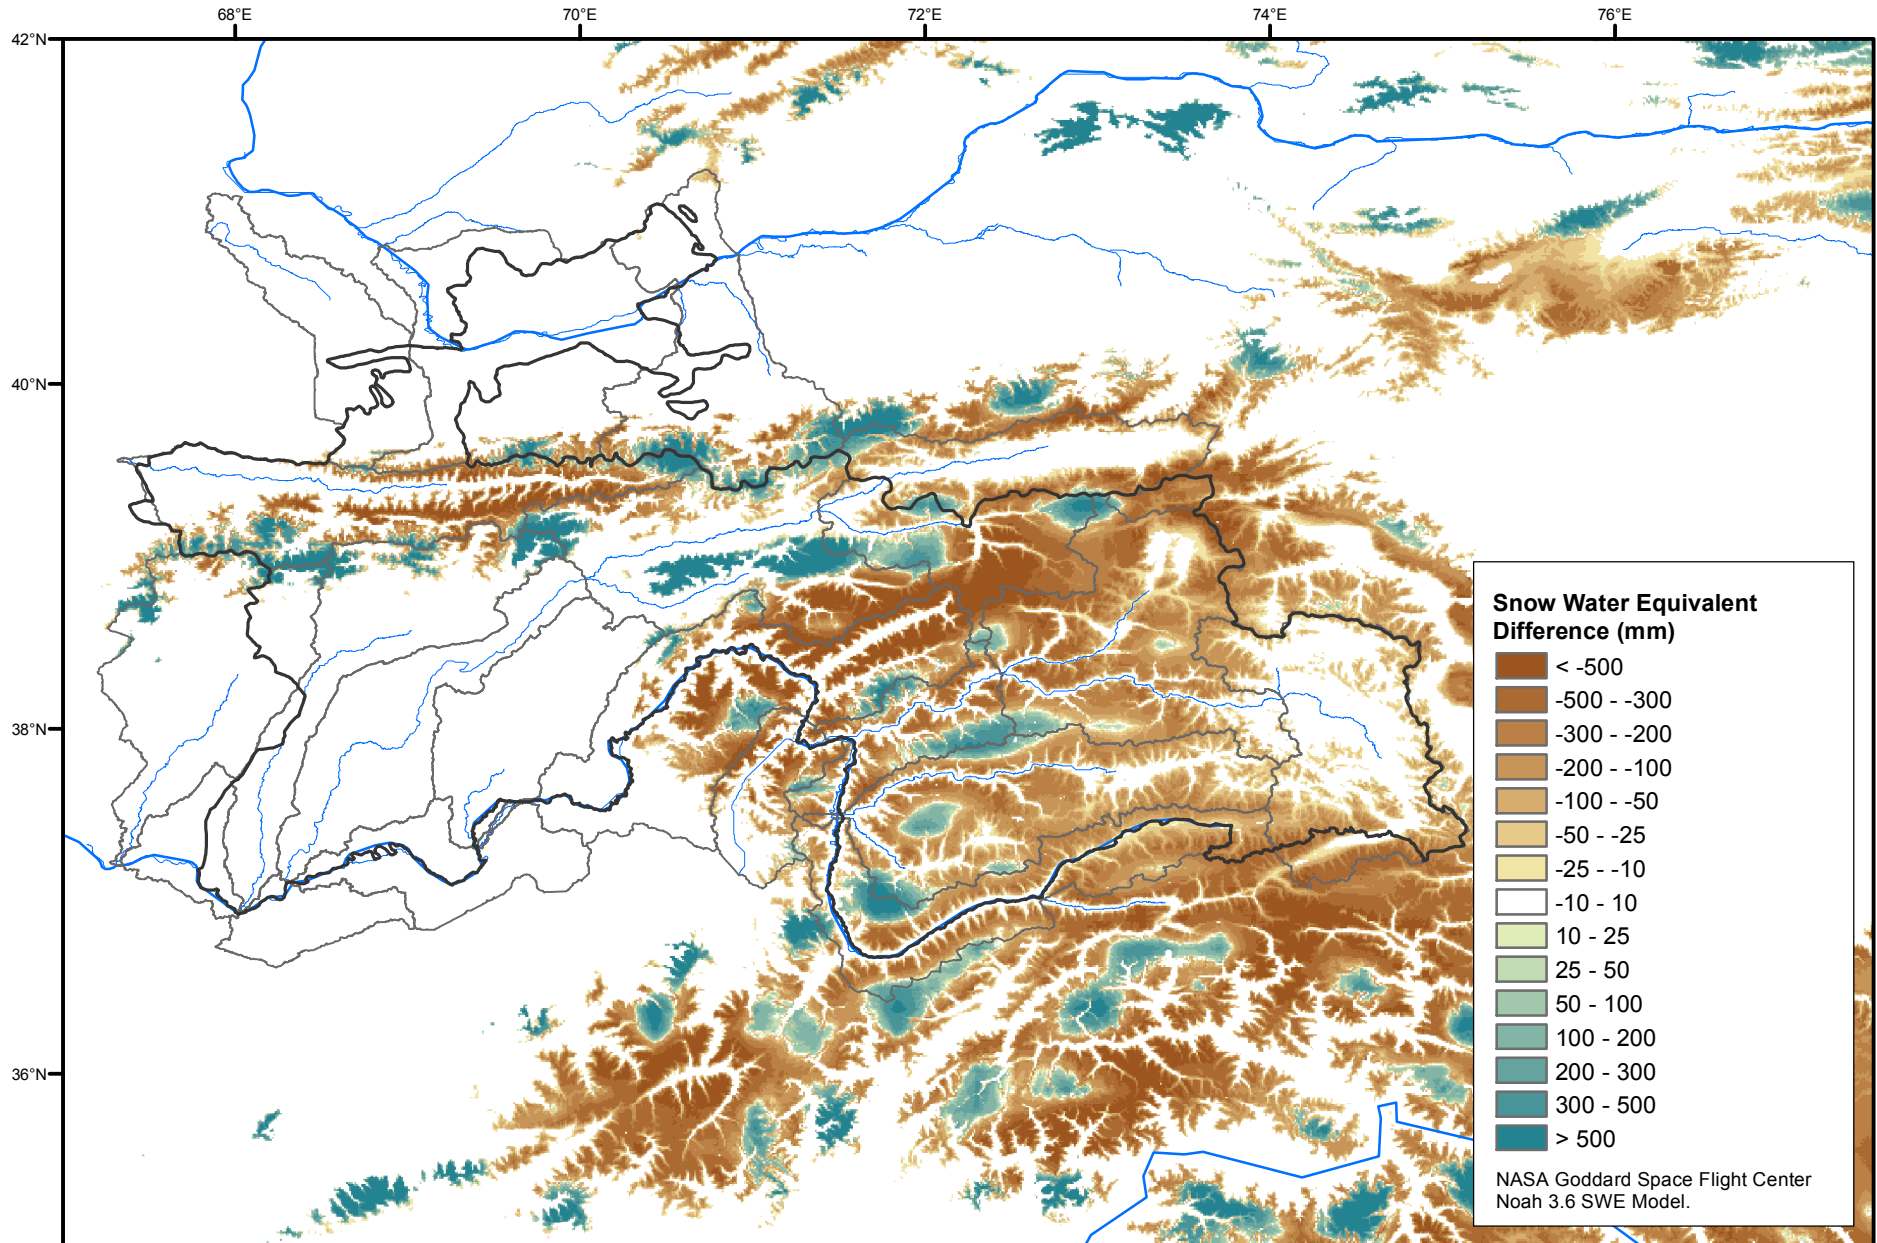

# Daily Snow Water Equivalent Difference Anomaly

June 29, 2018 minus Average (2002-2016)

Map created by USGS/EROS