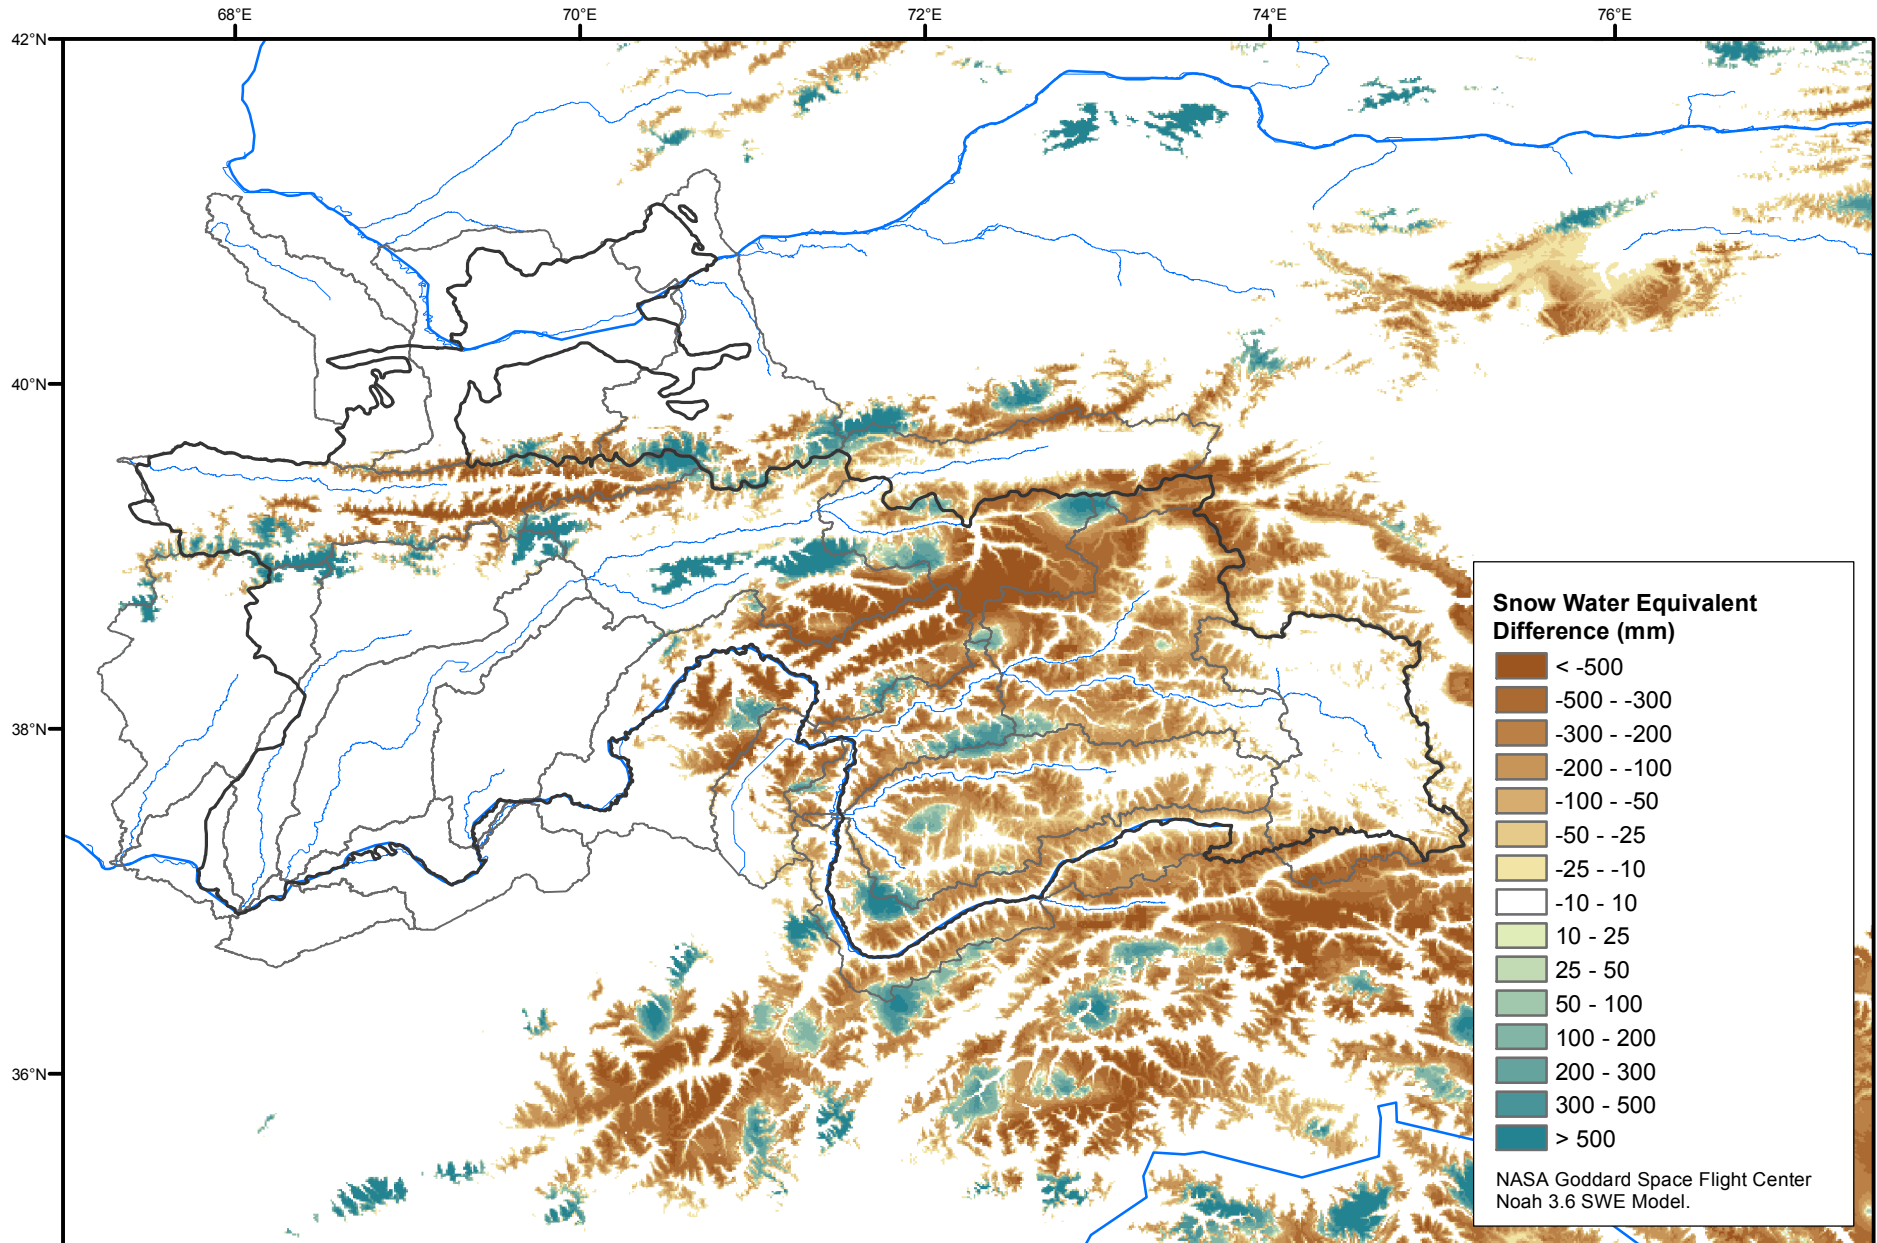

# Daily Snow Water Equivalent Difference Anomaly

July 18, 2018 minus Average (2002-2016)

Map created by USGS/EROS