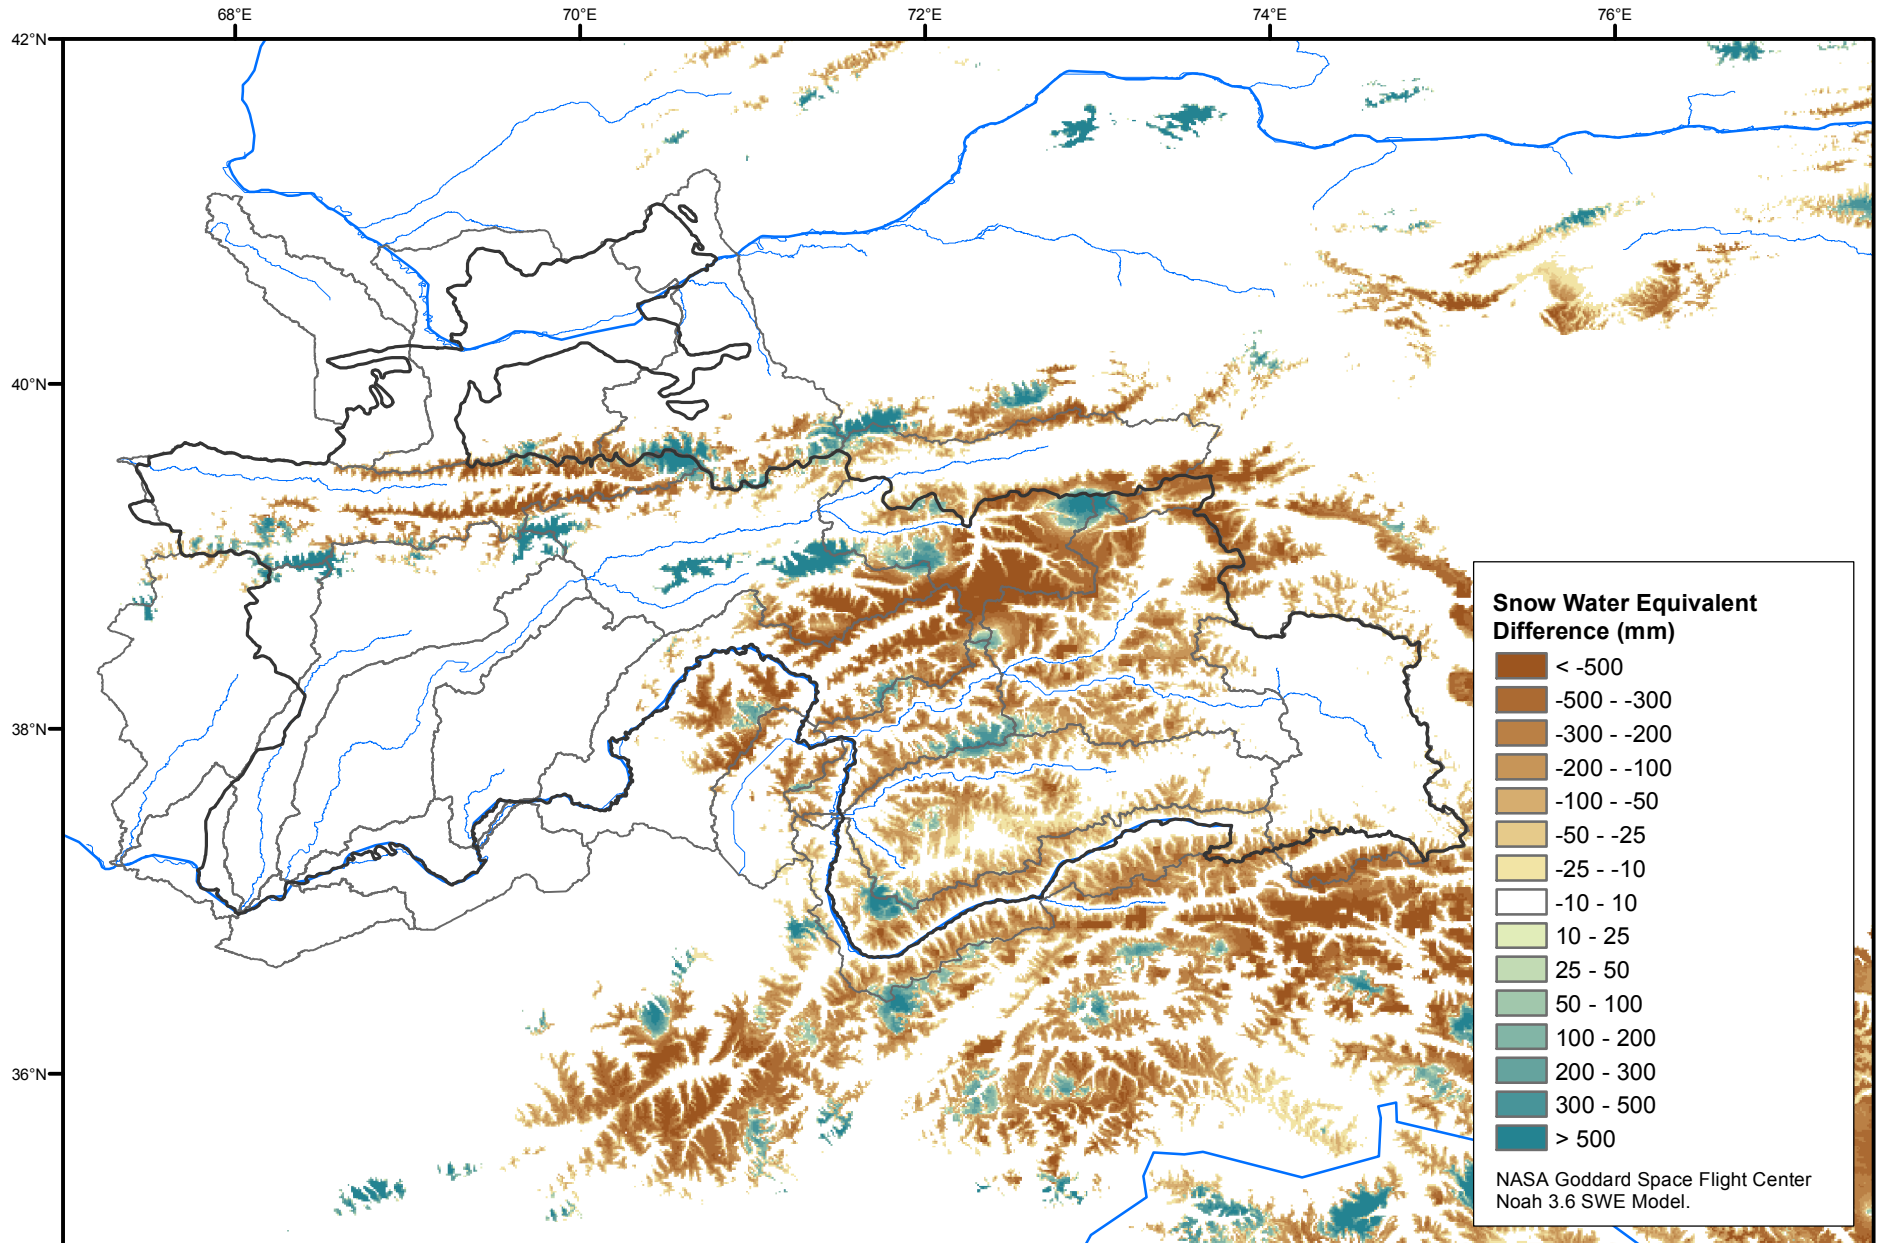

Daily Snow Water Equivalent Difference Anomaly

August 08, 2018 minus Average (2002-2016)

Map created by USGS/EROS