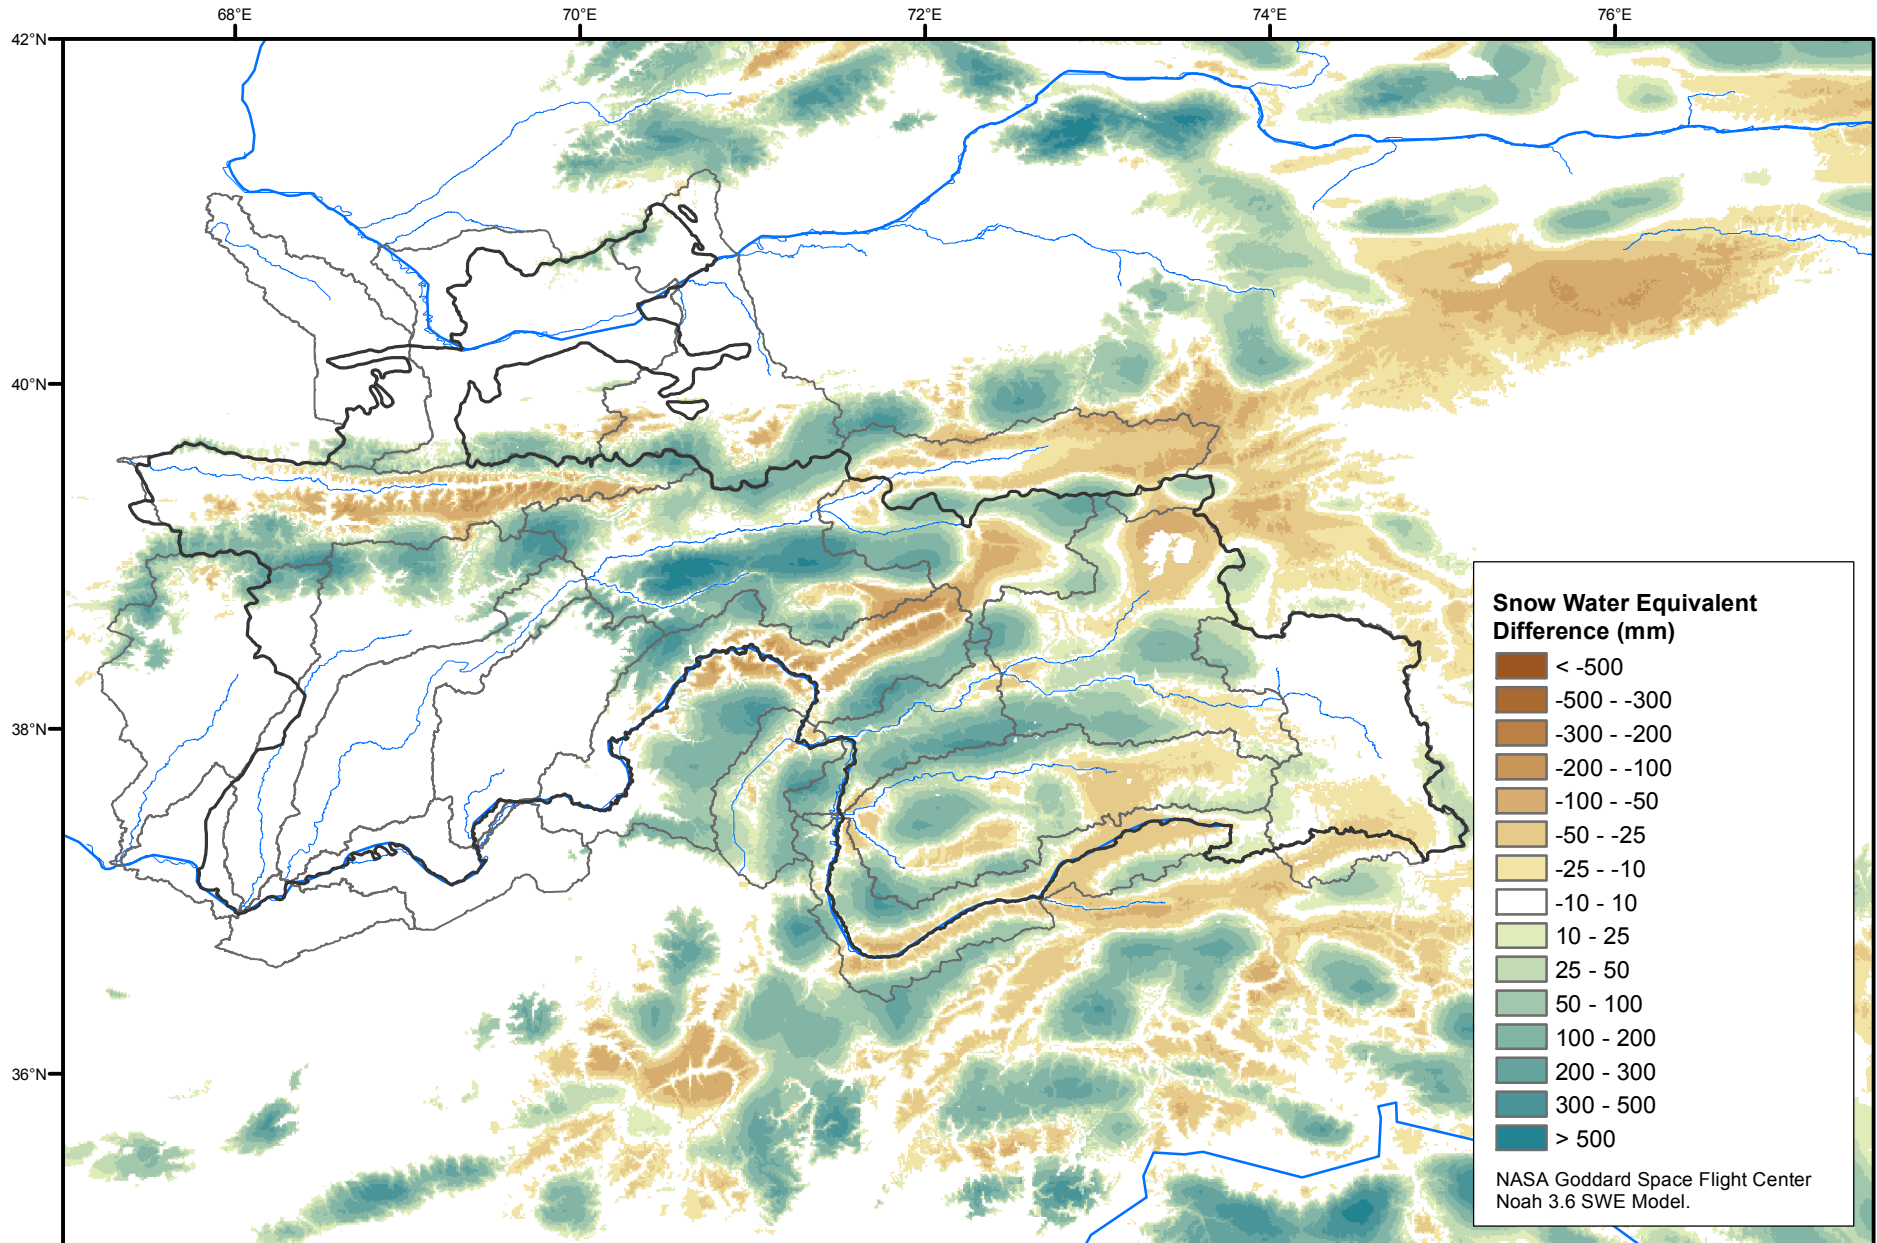

Daily Snow Water Equivalent Difference Anomaly

November 24, 2018 minus Average (2002-2016)

Map created by USGS/EROS