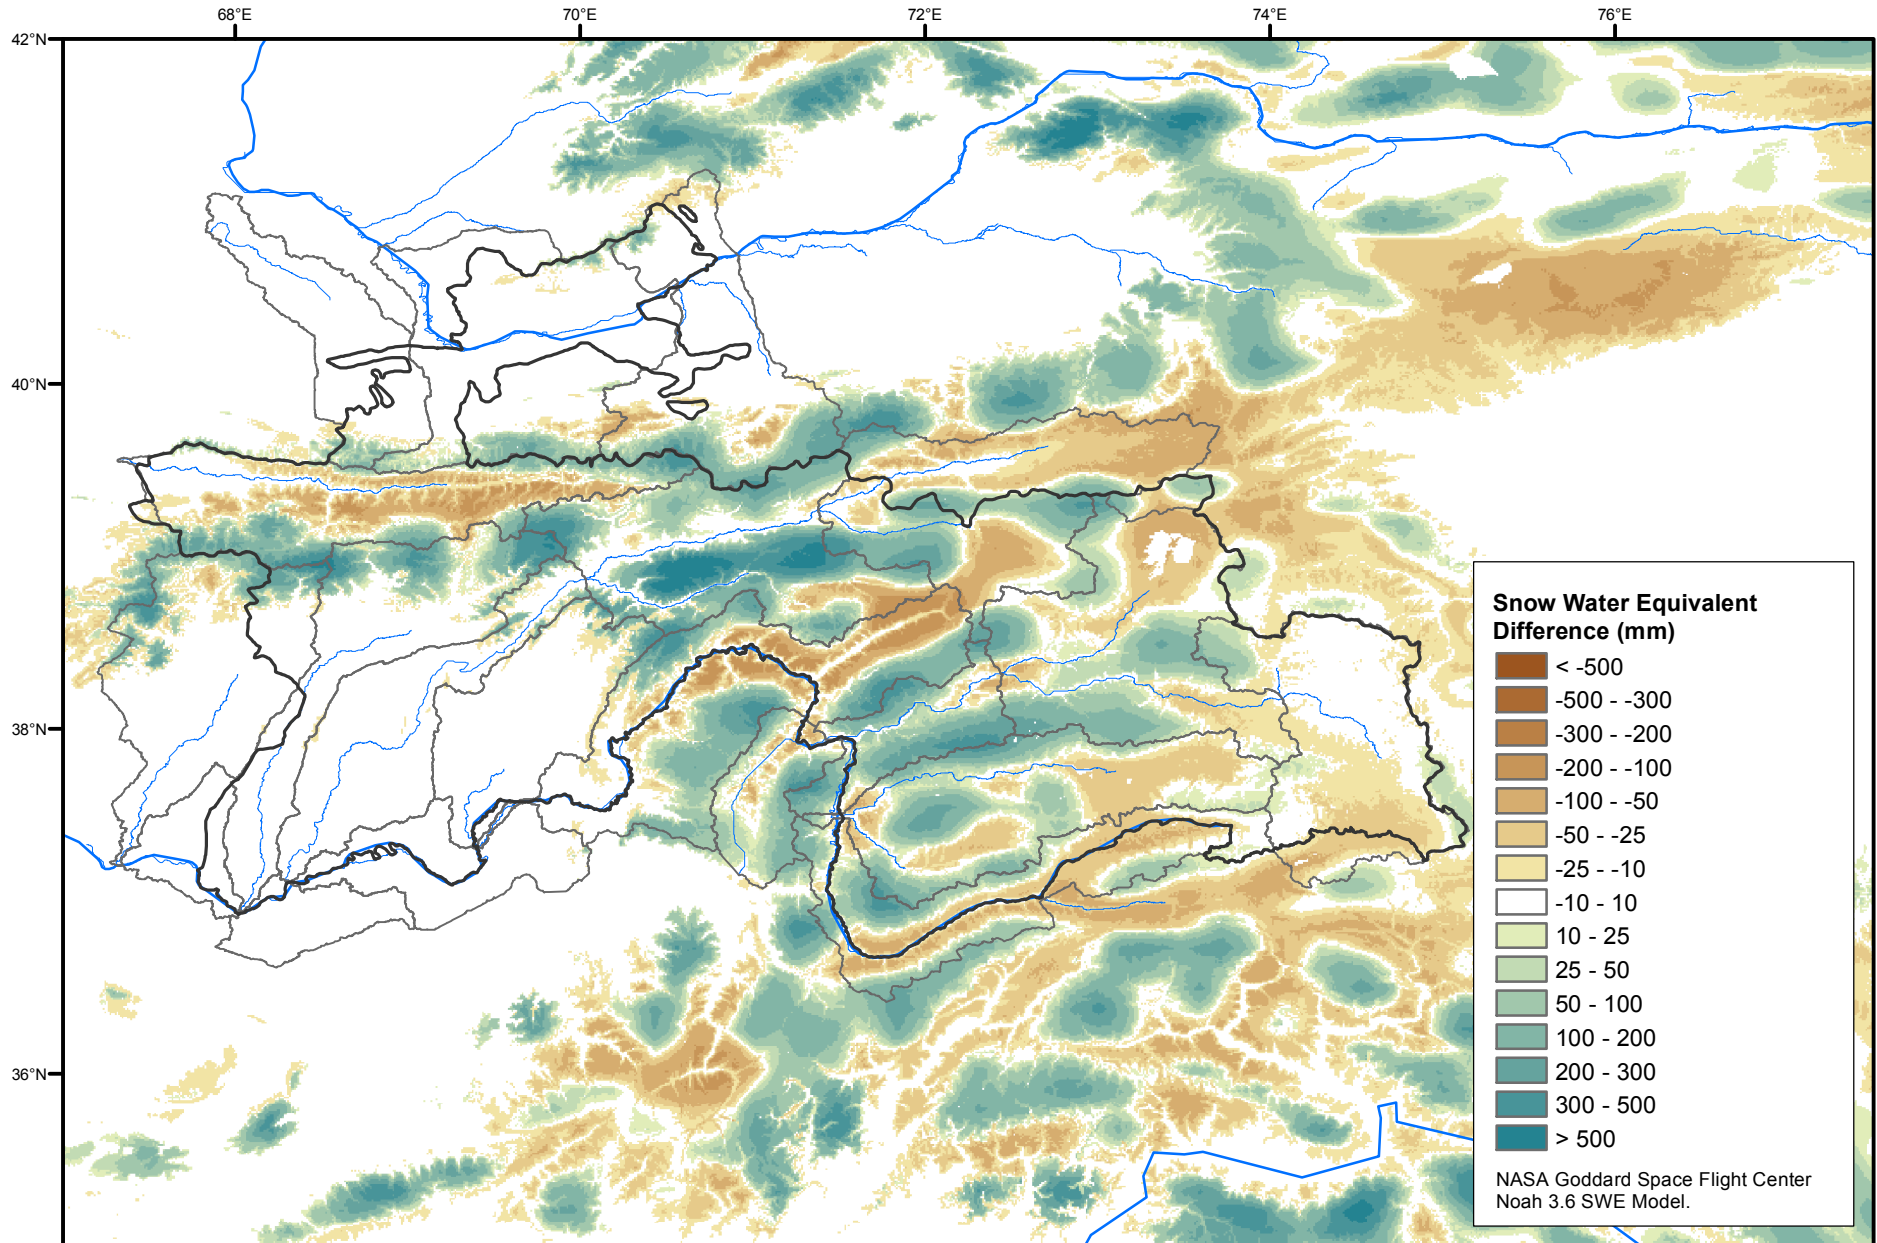

# Daily Snow Water Equivalent Difference Anomaly

December 04, 2018 minus Average (2002-2016)

Map created by USGS/EROS