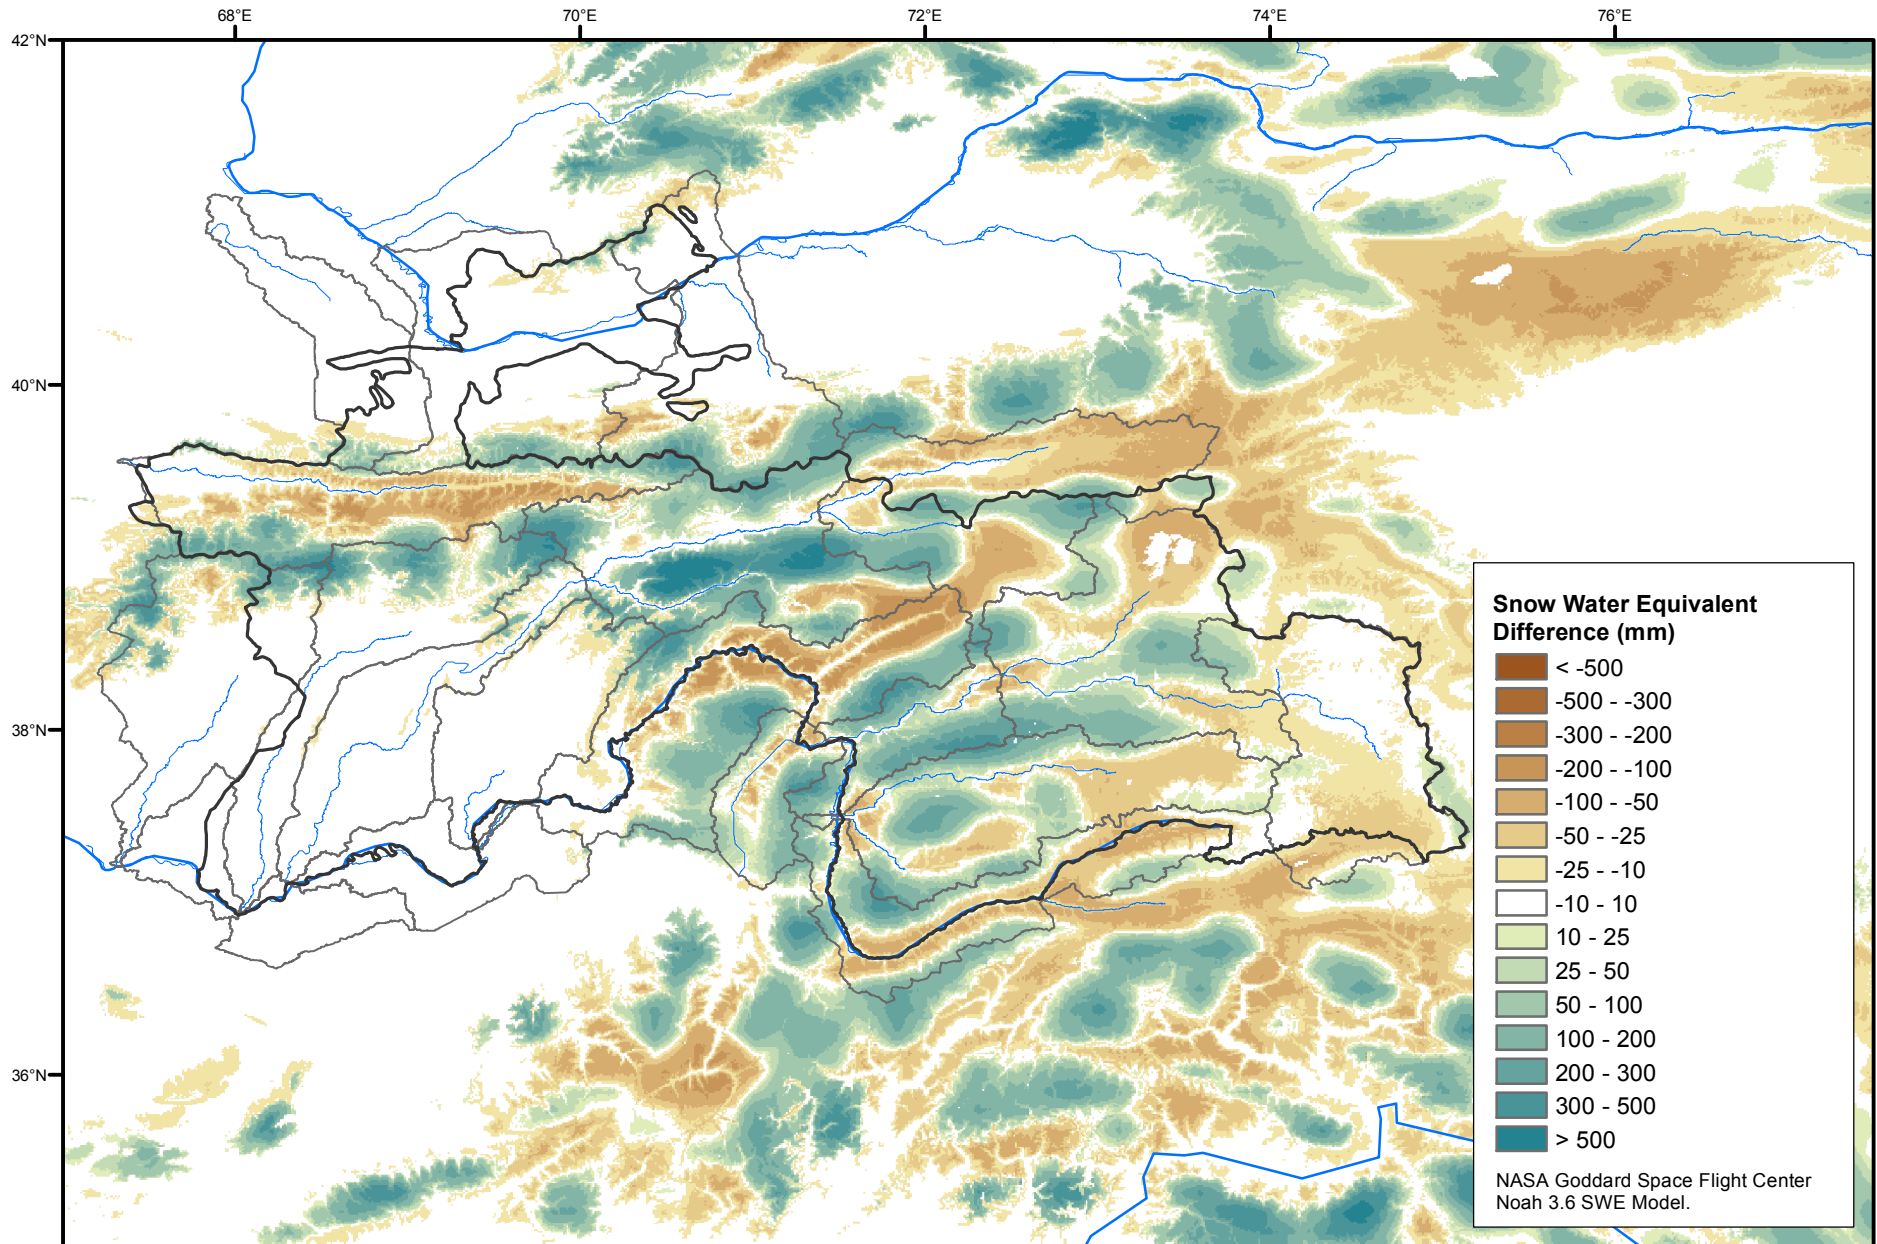

Daily Snow Water Equivalent Difference Anomaly

December 06, 2018 minus Average (2002-2016)

Map created by USGS/EROS