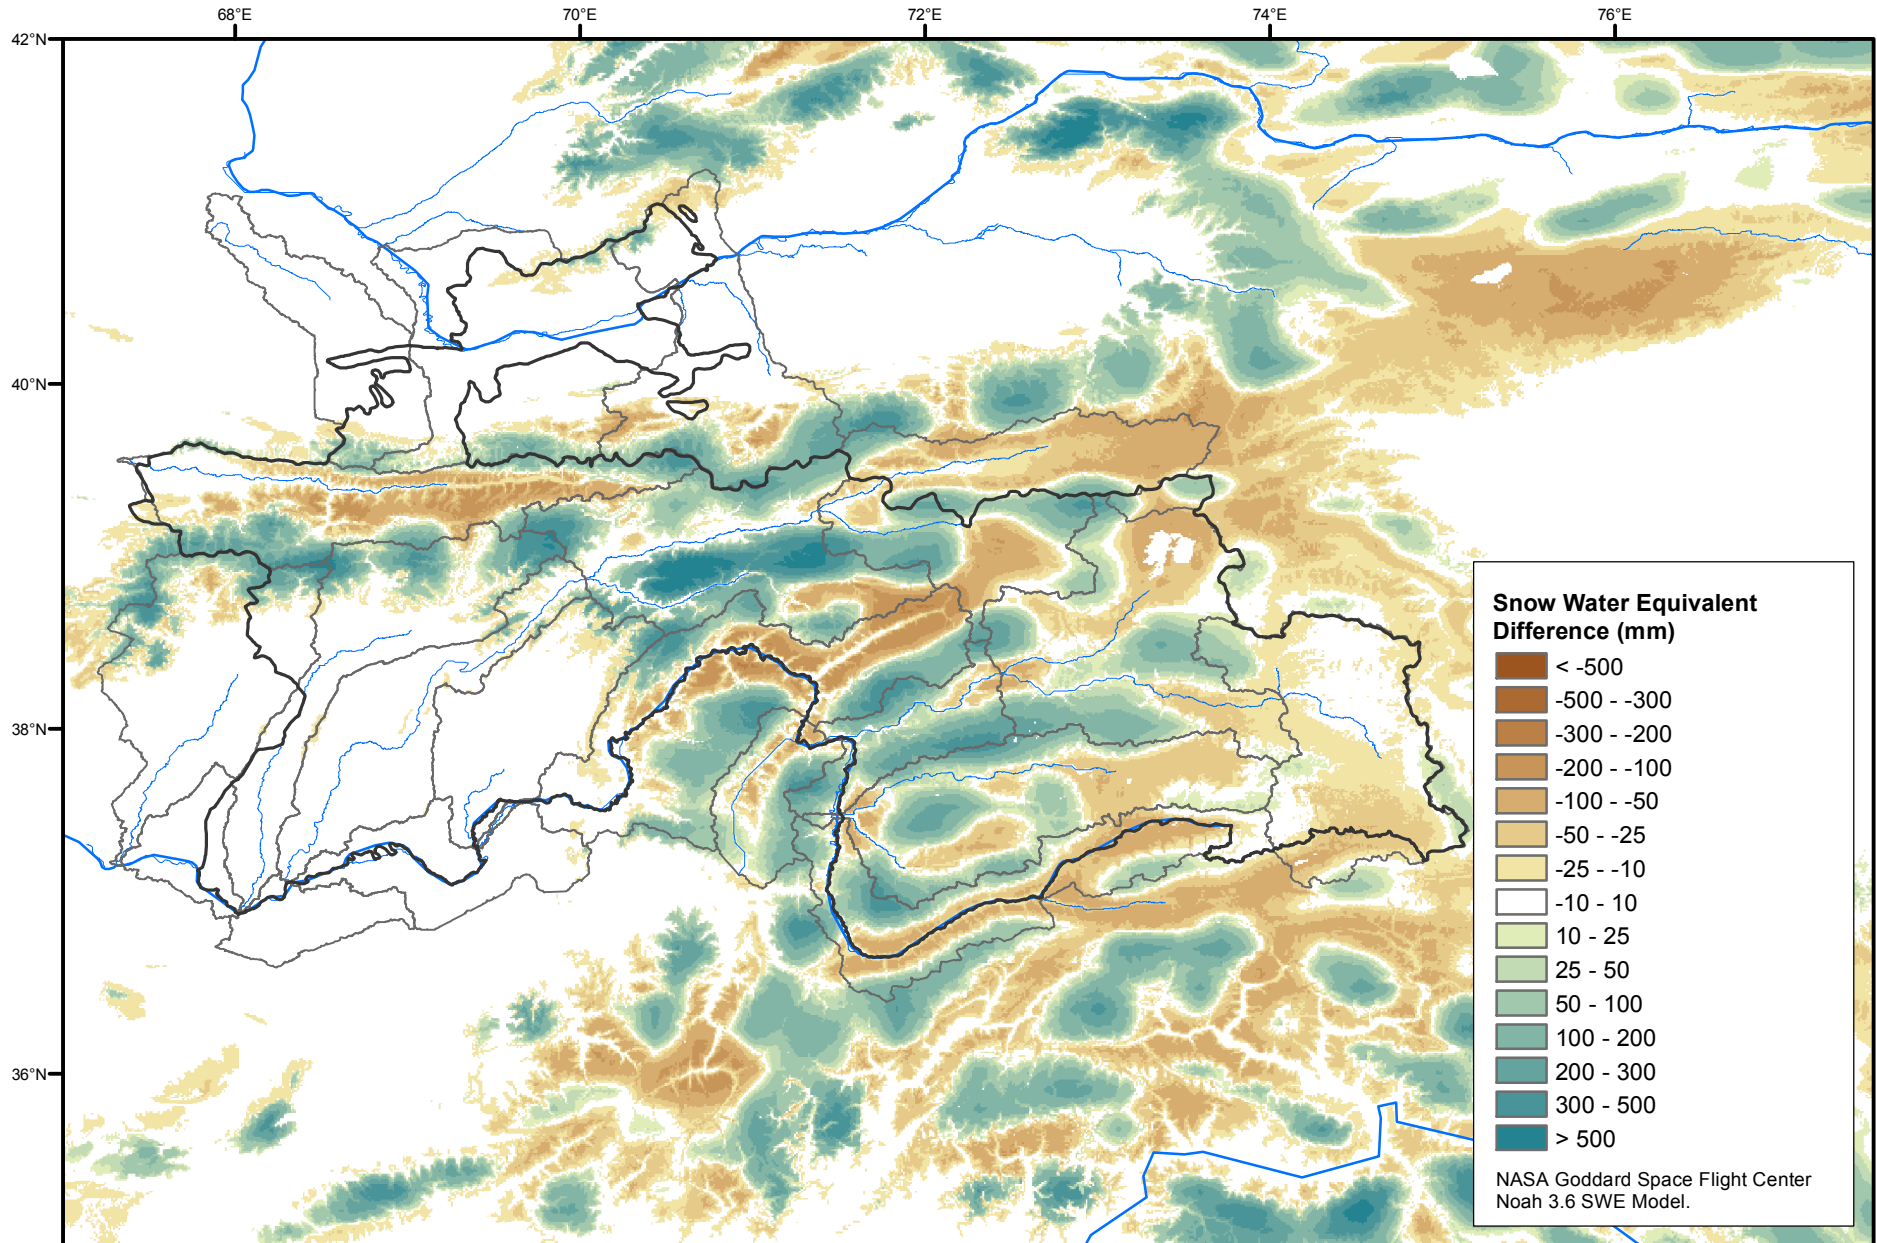

Daily Snow Water Equivalent Difference Anomaly

December 09, 2018 minus Average (2002-2016)

Map created by USGS/EROS