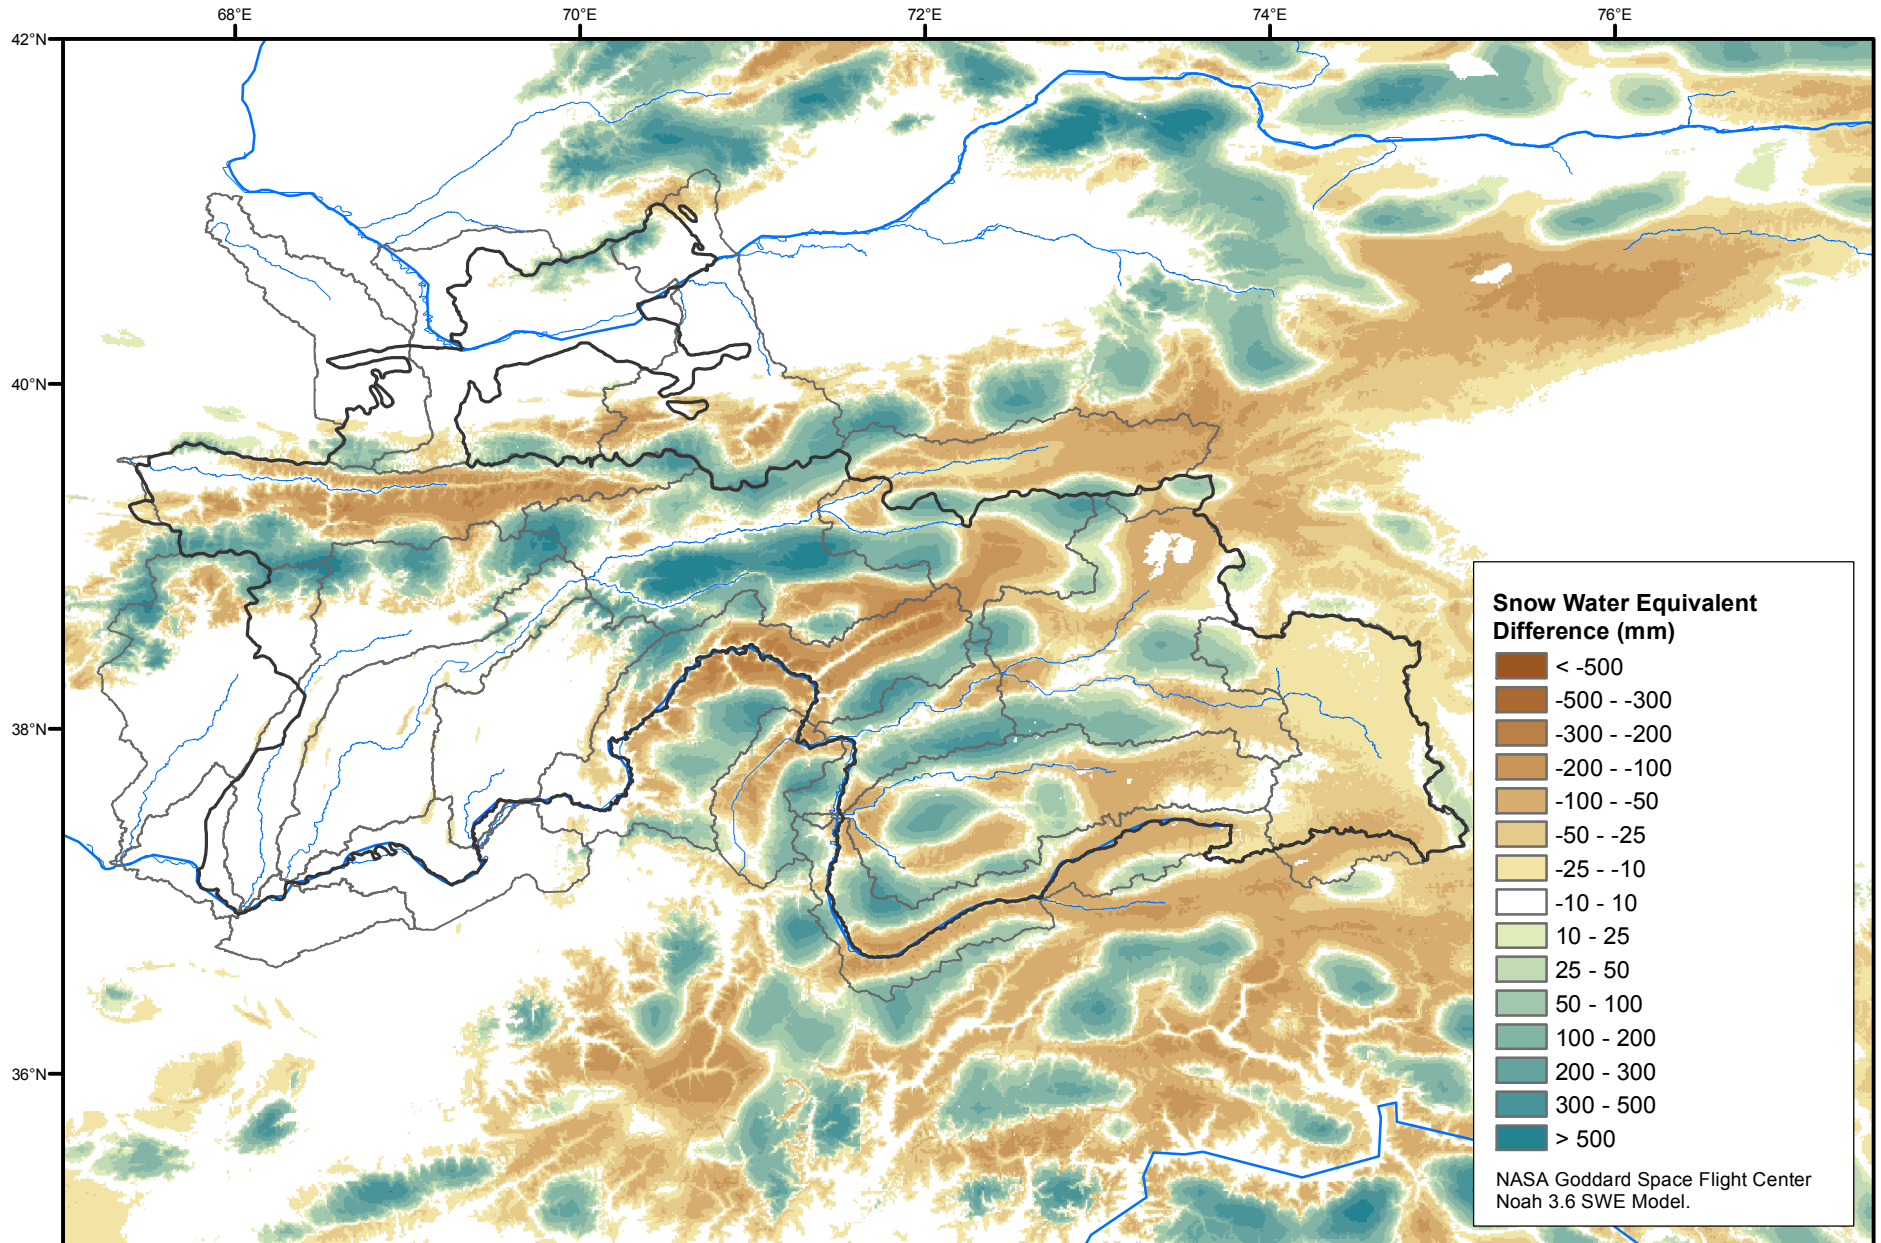

Daily Snow Water Equivalent Difference Anomaly

December 25, 2018 minus Average (2002-2016)

Map created by USGS/EROS