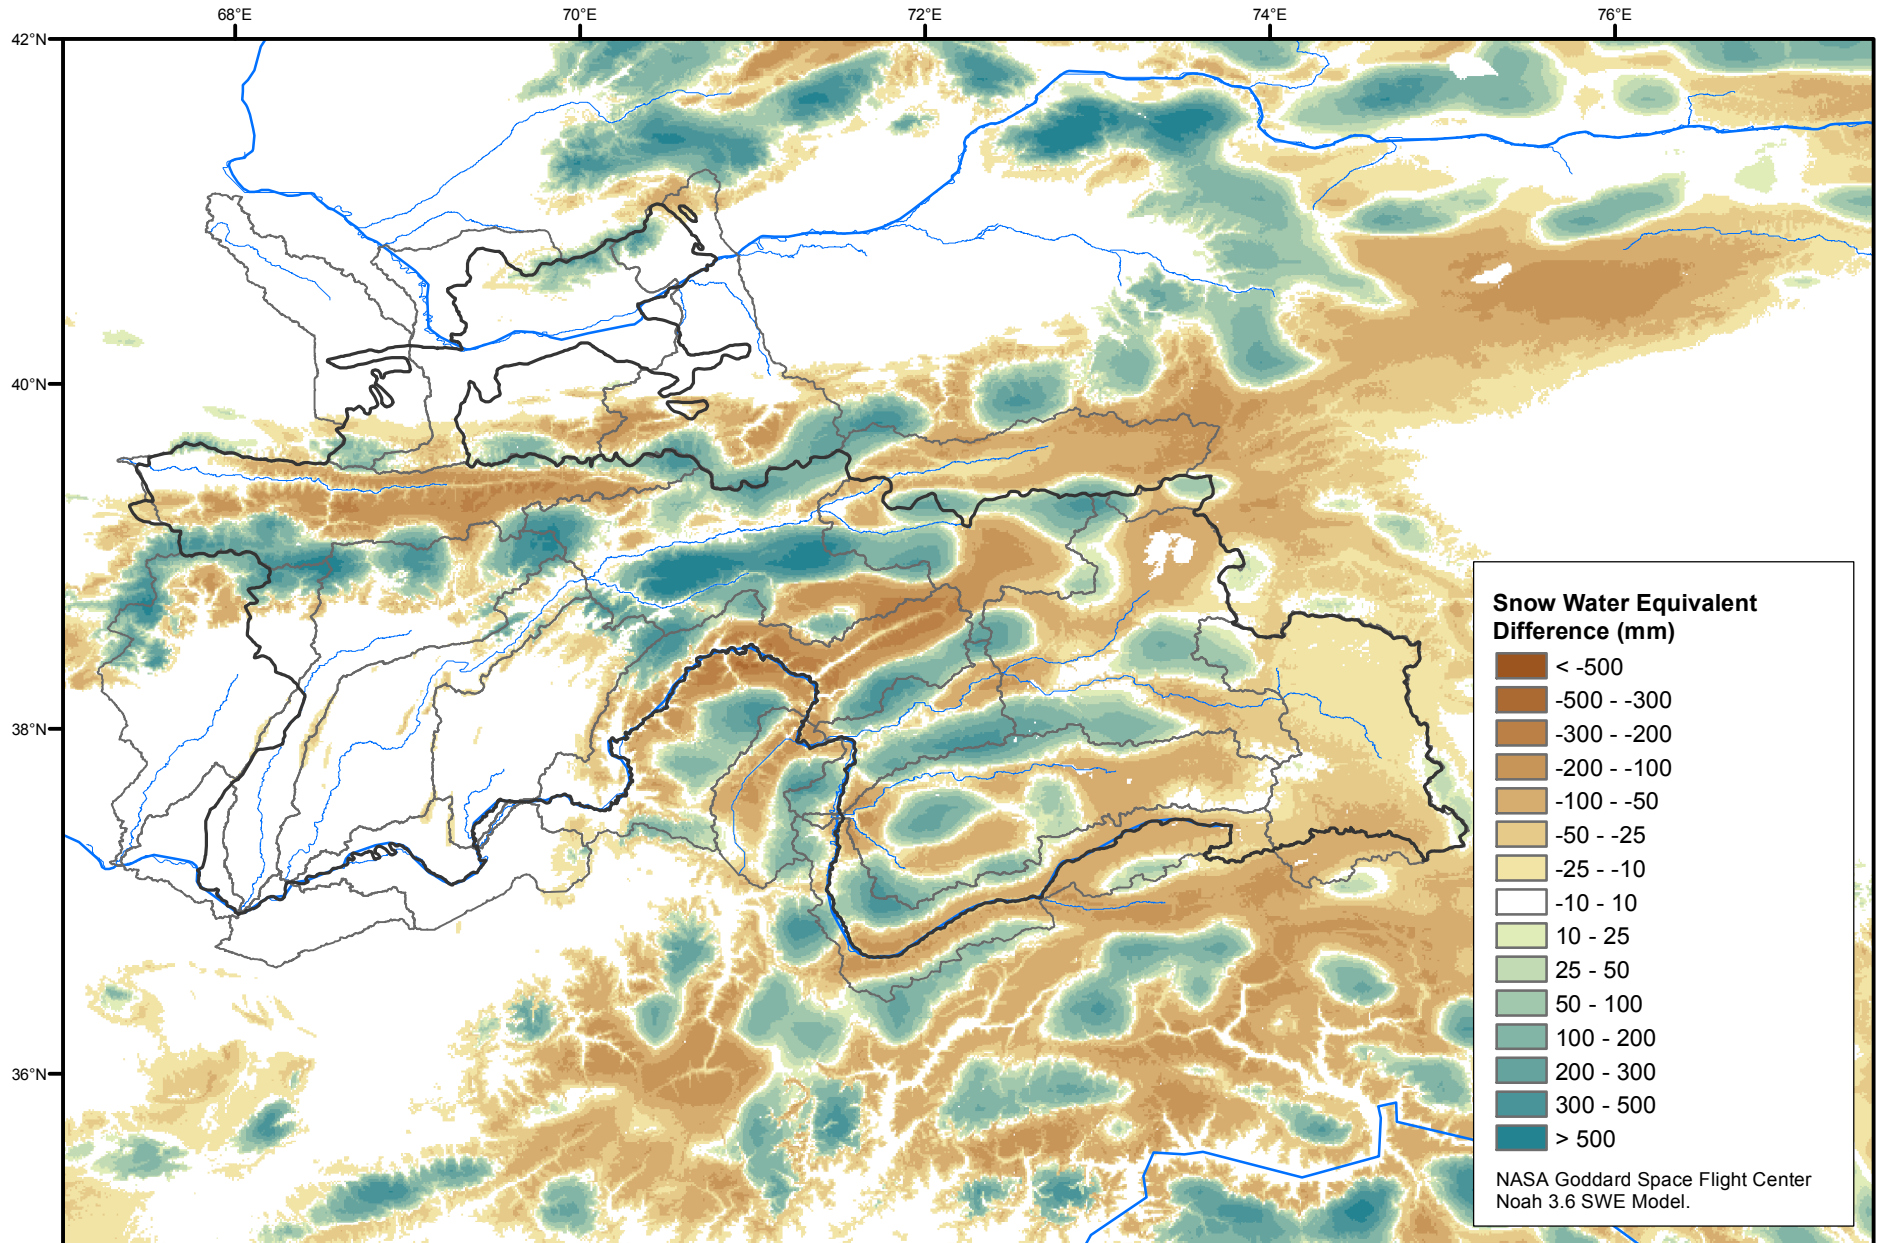

Daily Snow Water Equivalent Difference Anomaly

January 01, 2019 minus Average (2002-2016)

Map created by USGS/EROS