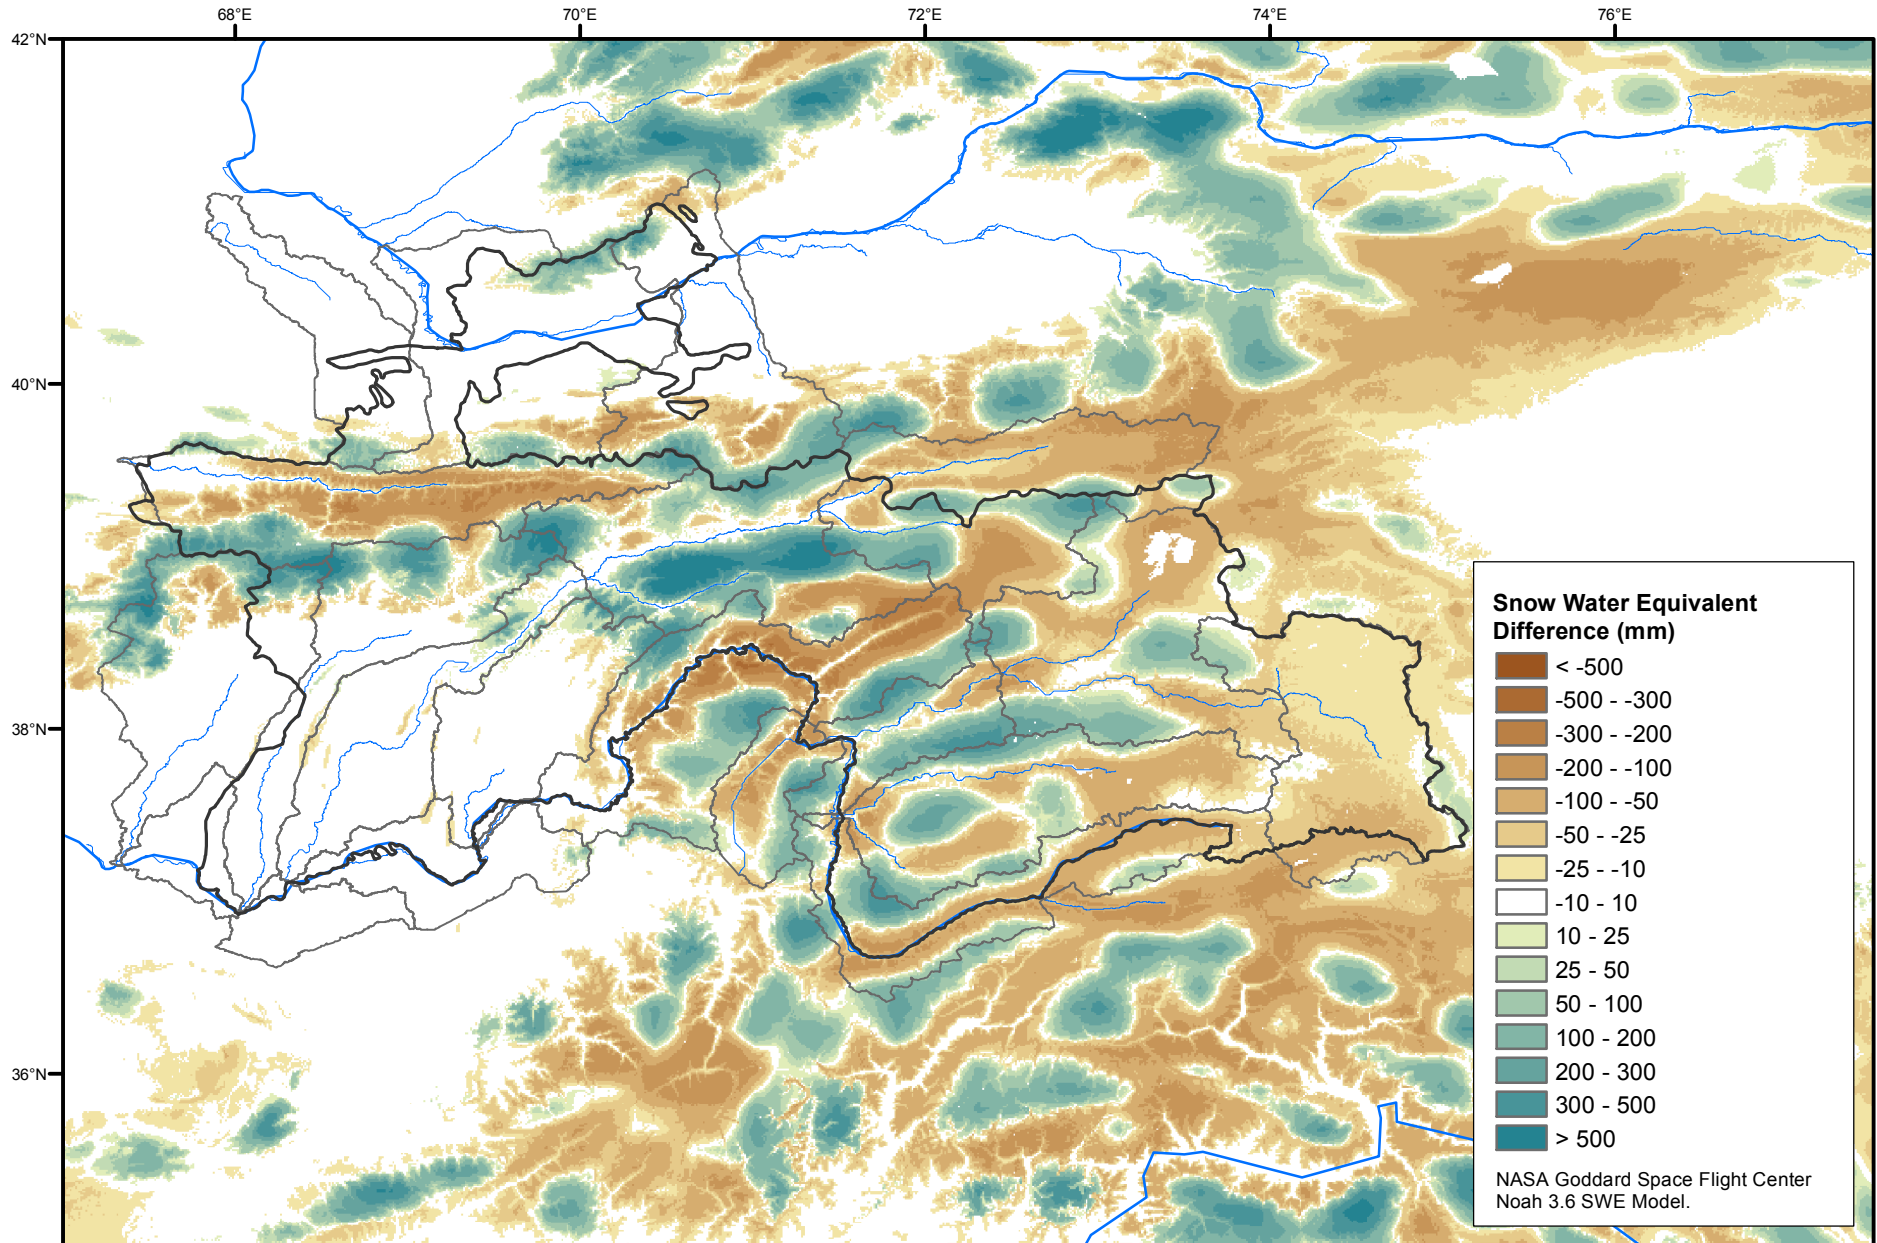

Daily Snow Water Equivalent Difference Anomaly

January 03, 2019 minus Average (2002-2016)

Map created by USGS/EROS