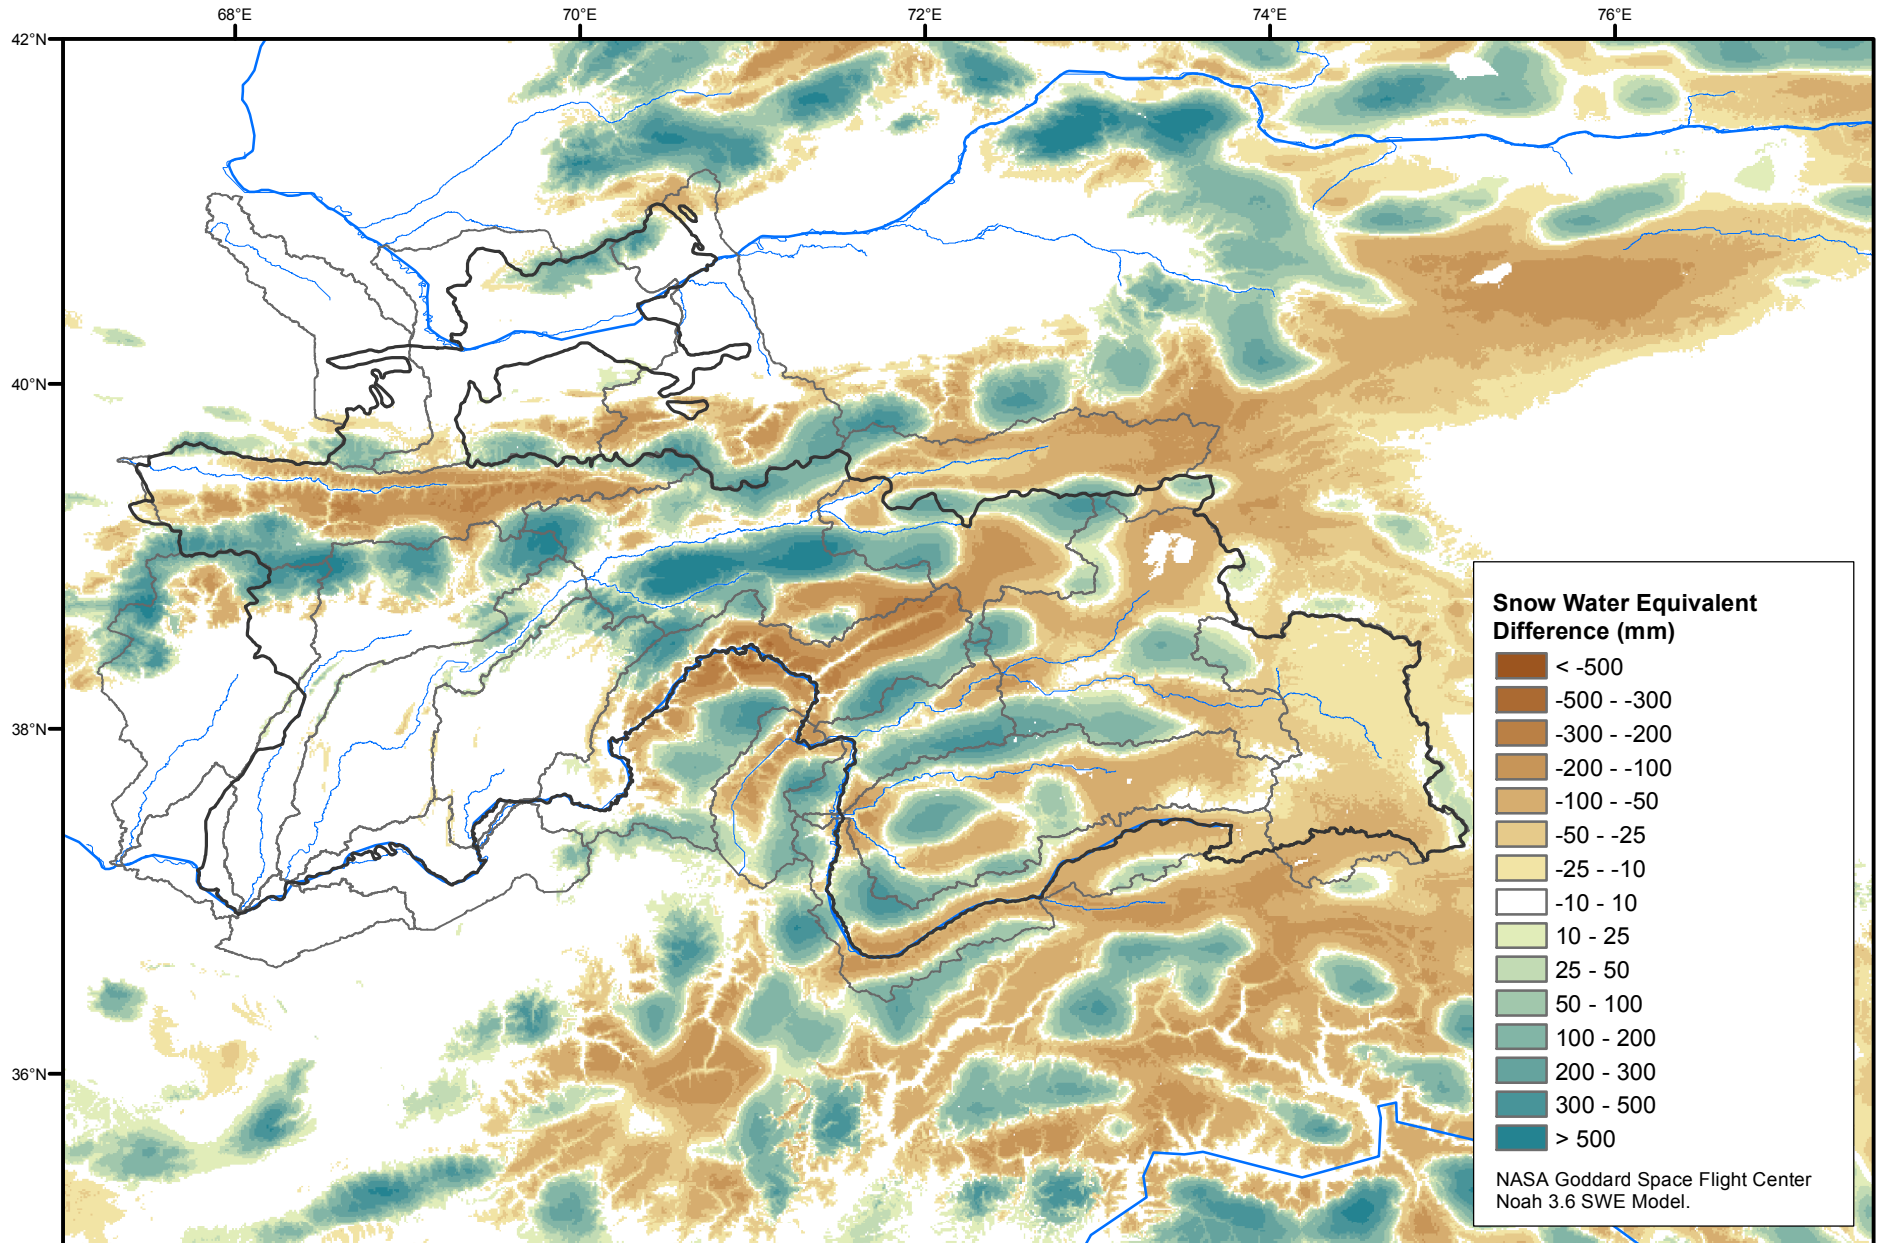

Daily Snow Water Equivalent Difference Anomaly

January 06, 2019 minus Average (2002-2016)

Map created by USGS/EROS