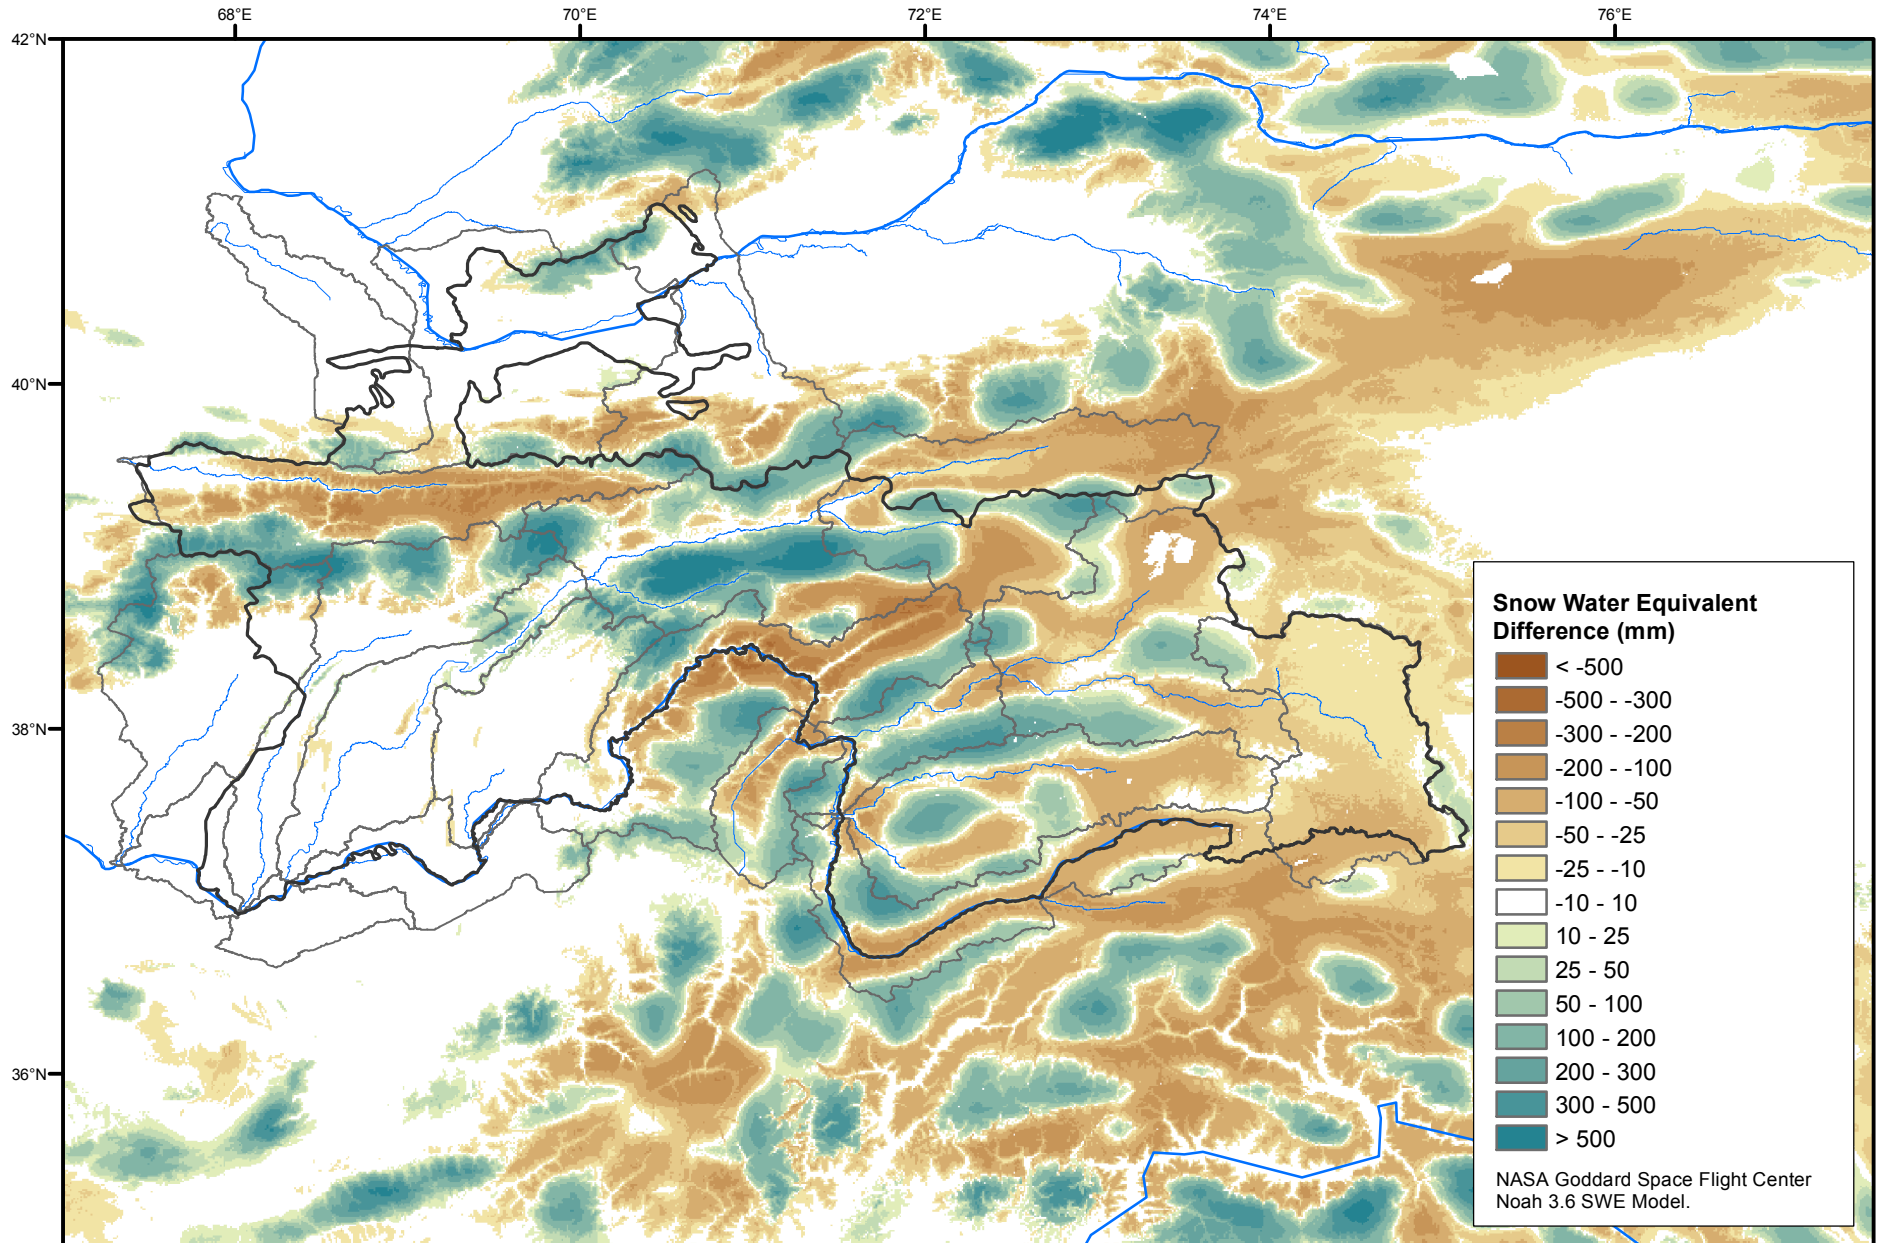

# Daily Snow Water Equivalent Difference Anomaly

January 08, 2019 minus Average (2002-2016)

Map created by USGS/EROS