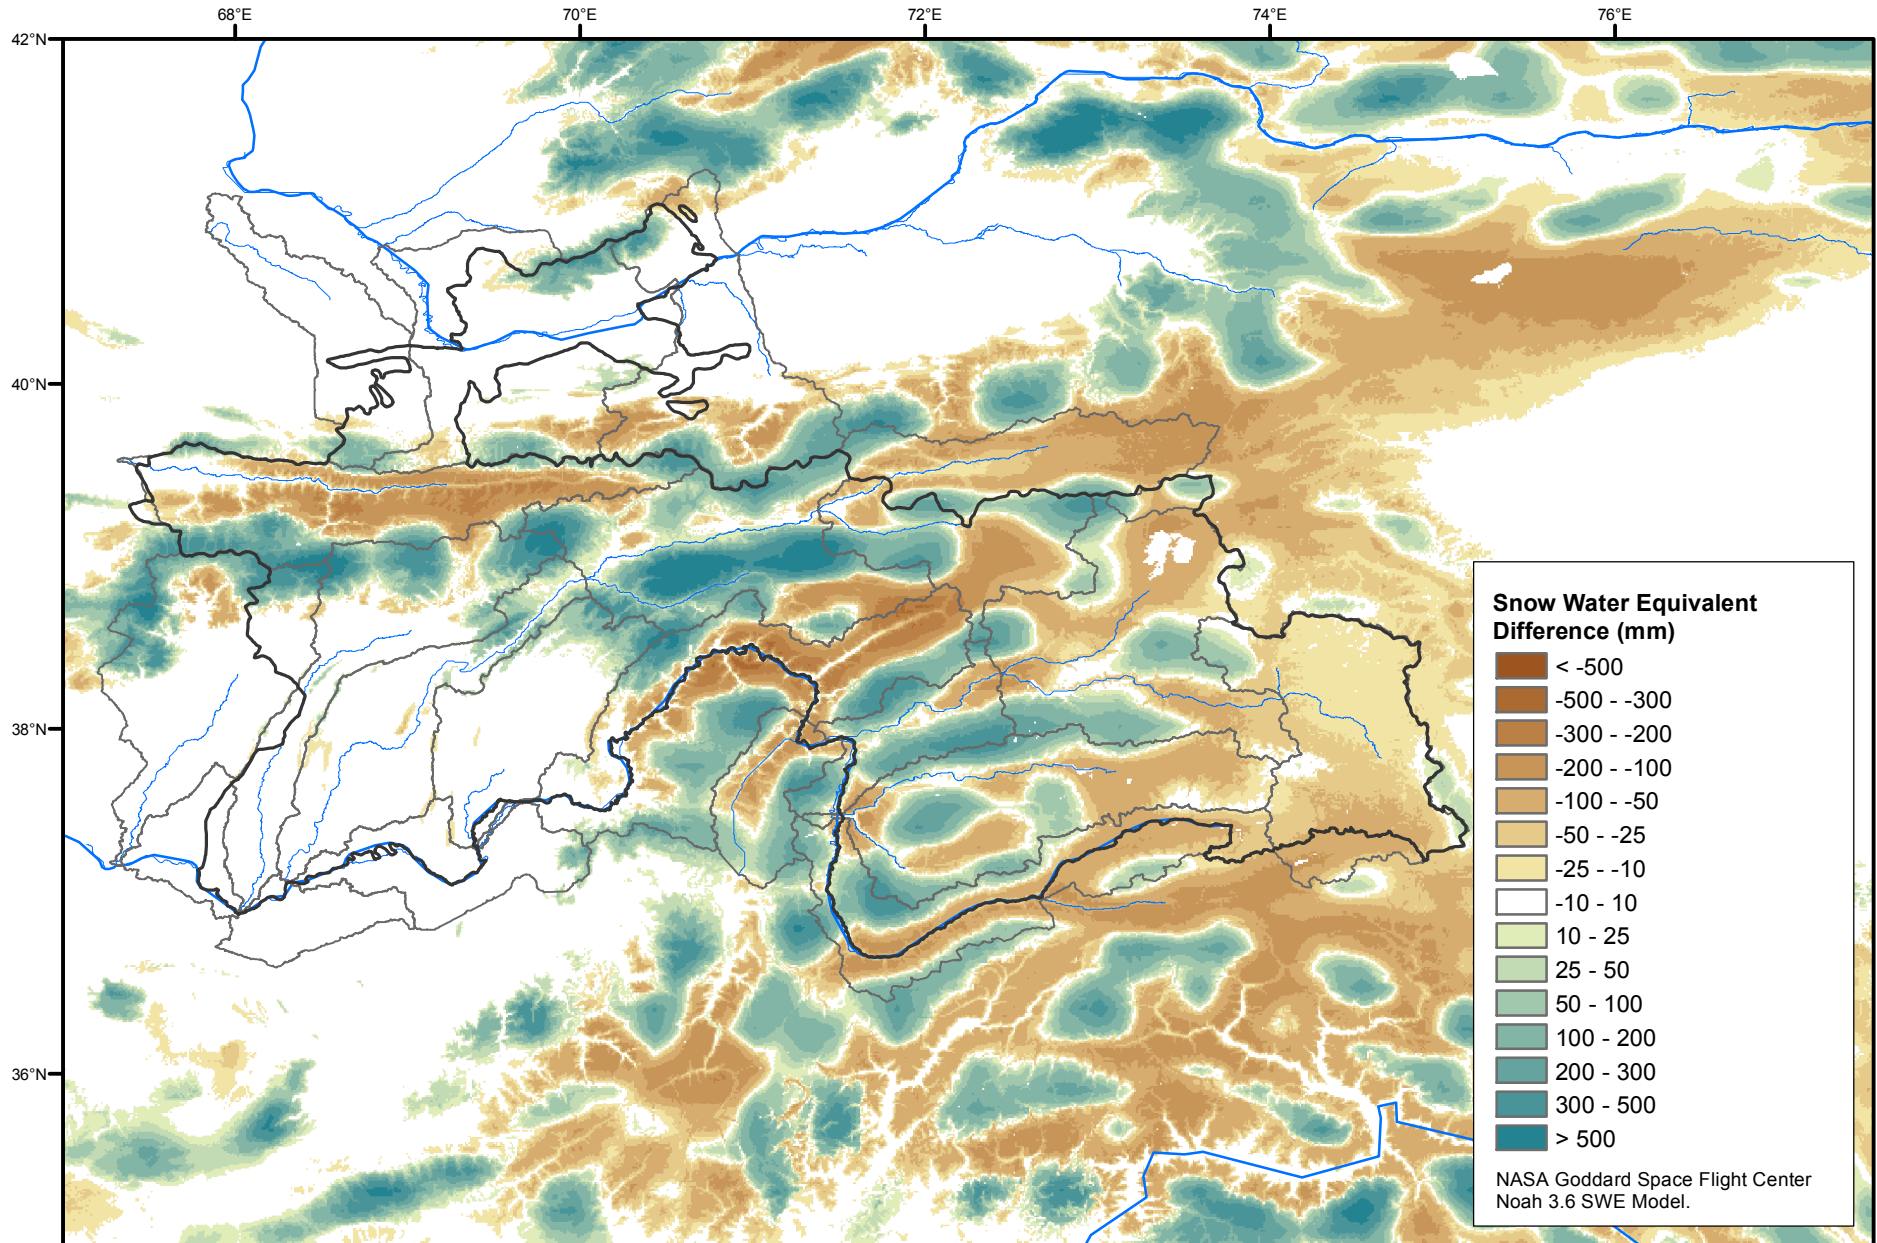

Daily Snow Water Equivalent Difference Anomaly

January 11, 2019 minus Average (2002-2016)

Map created by USGS/EROS