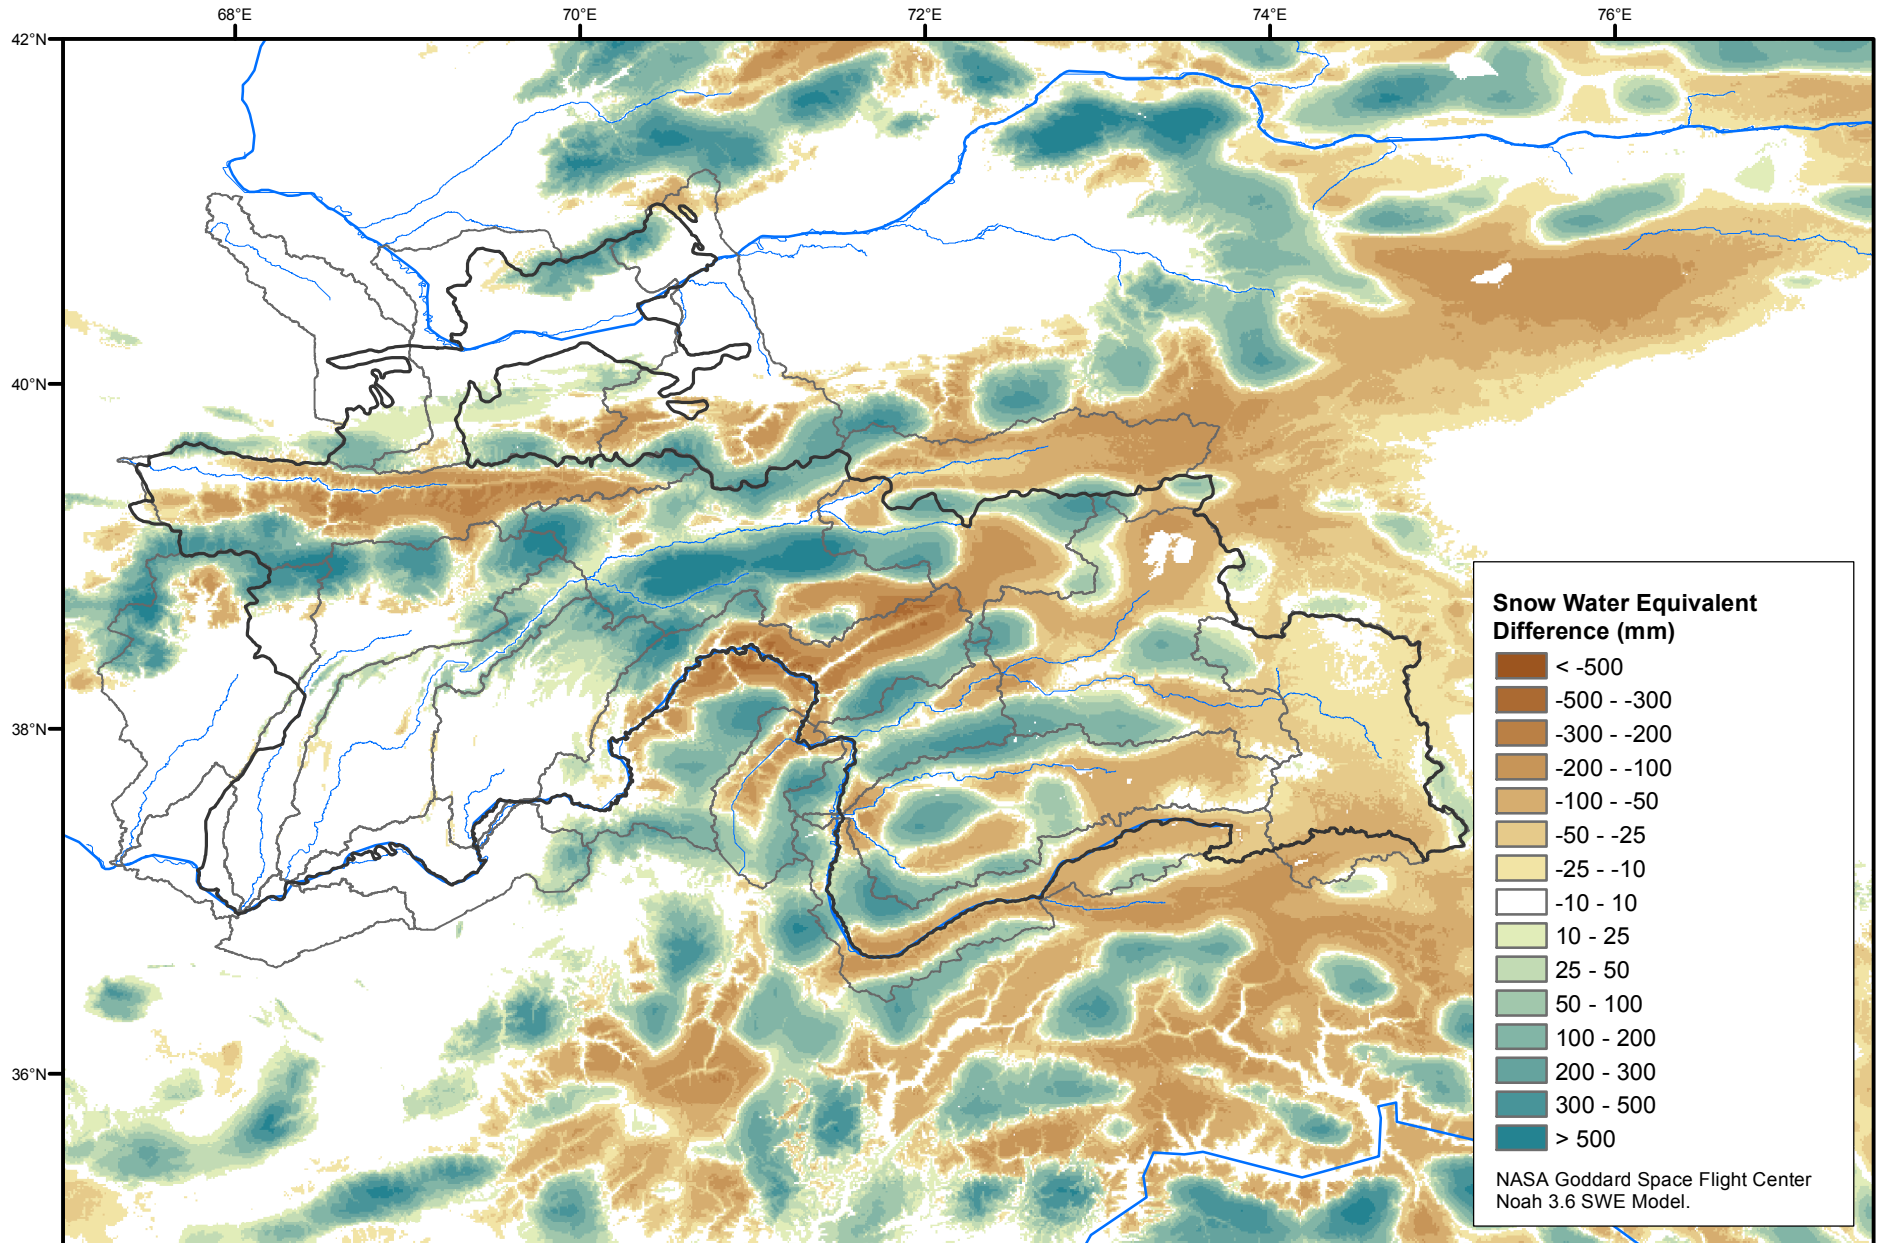

# Daily Snow Water Equivalent Difference Anomaly

January 13, 2019 minus Average (2002-2016)

Map created by USGS/EROS