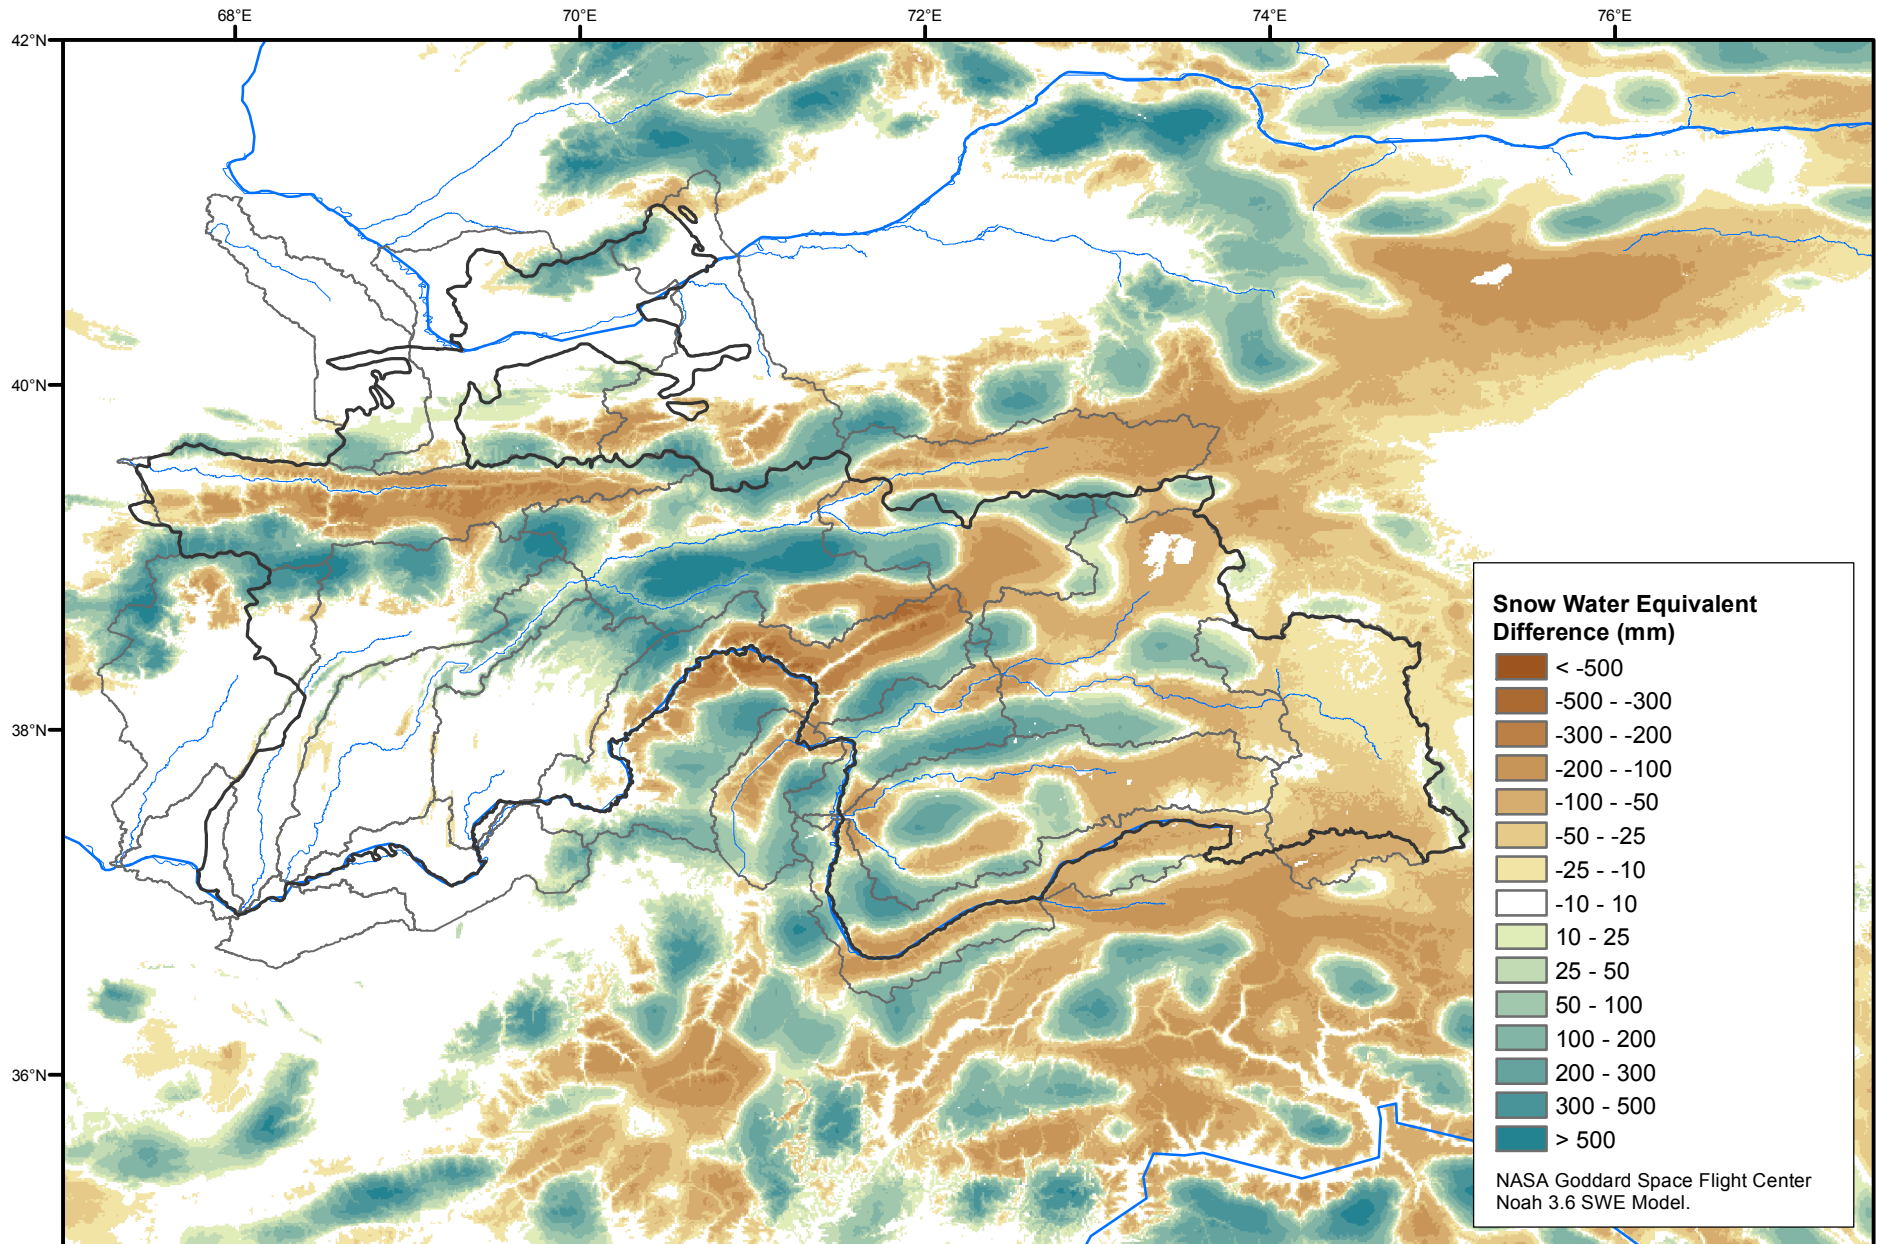

# Daily Snow Water Equivalent Difference Anomaly

January 15, 2019 minus Average (2002-2016)

Map created by USGS/EROS