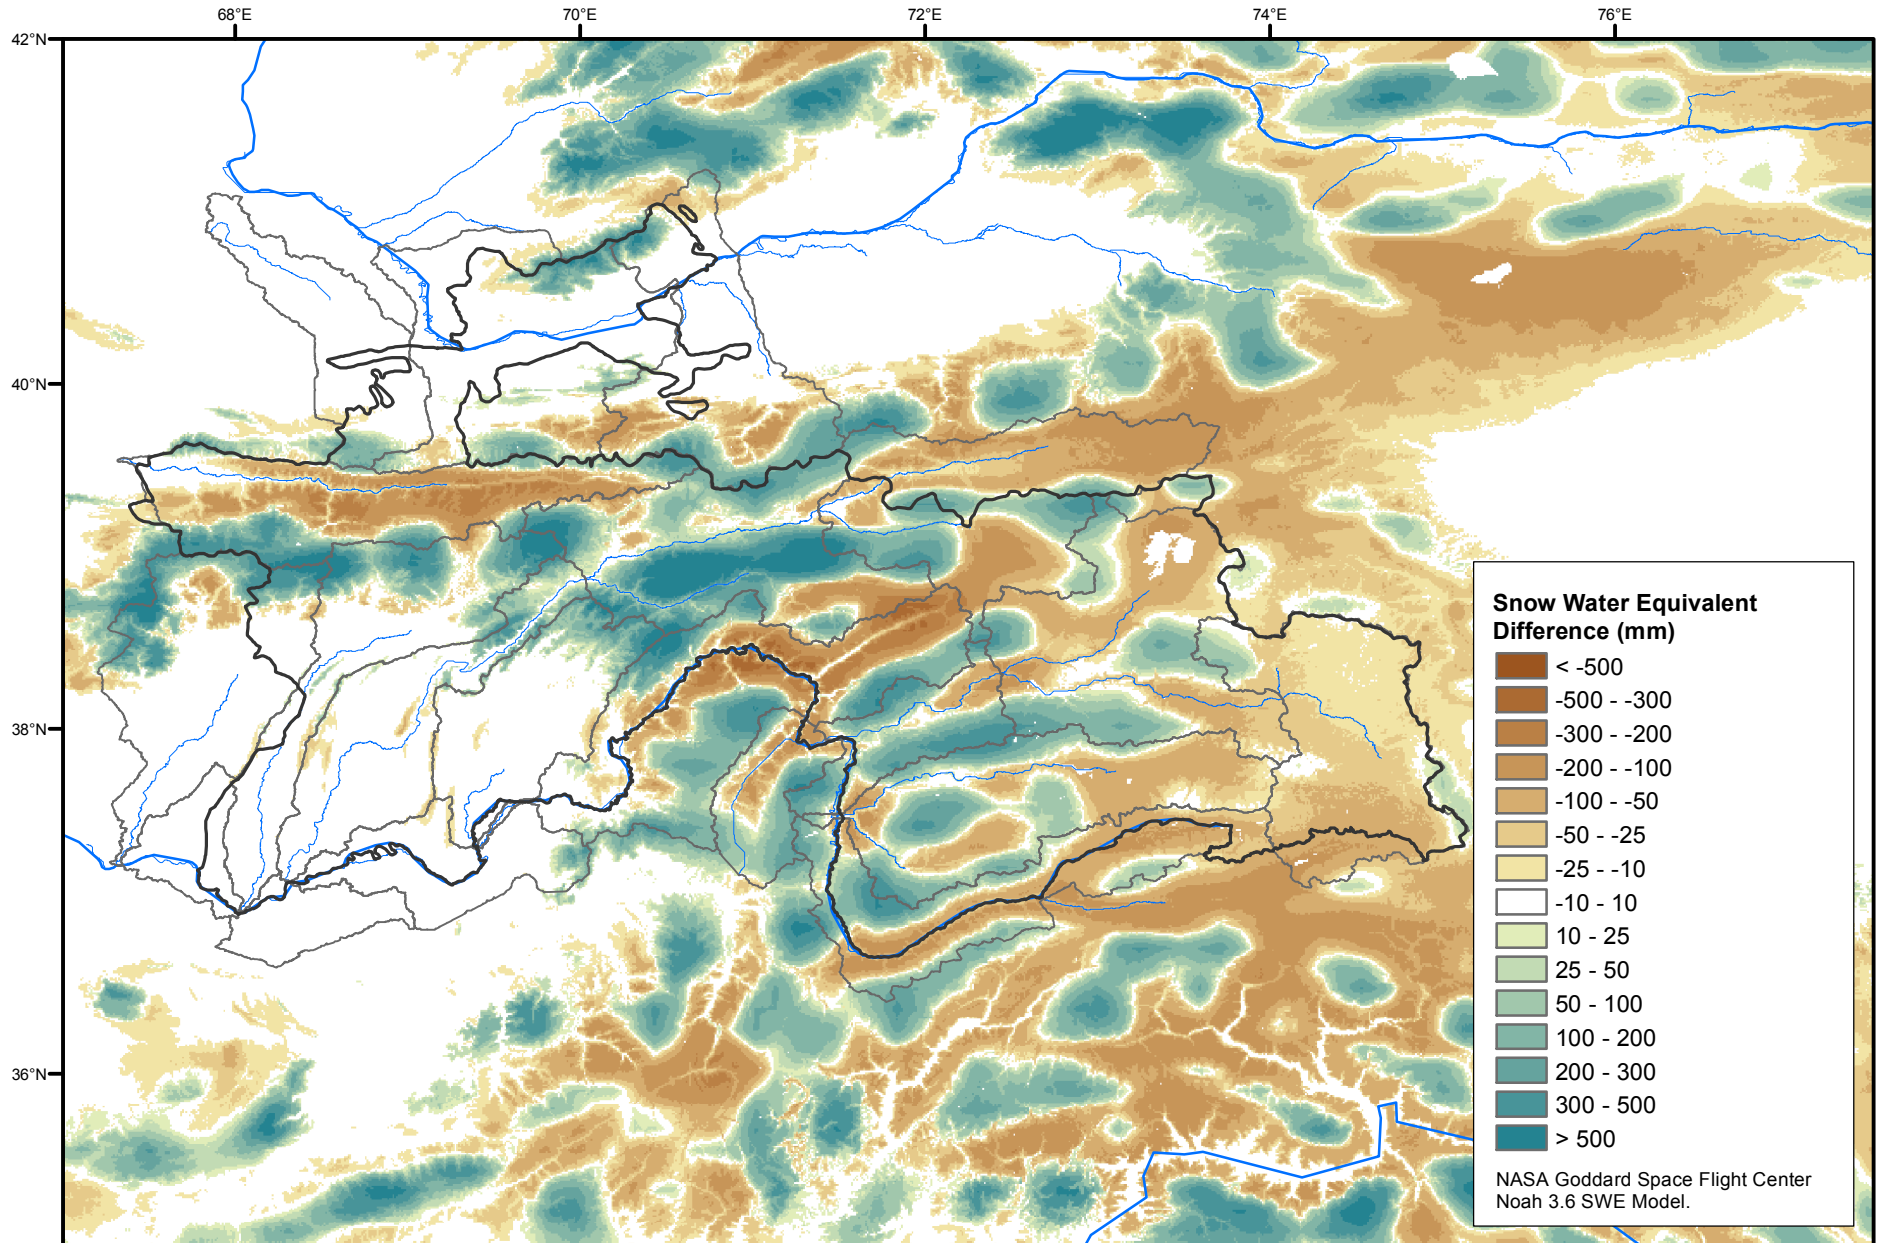

# Daily Snow Water Equivalent Difference Anomaly

January 20, 2019 minus Average (2002-2016)

Map created by USGS/EROS