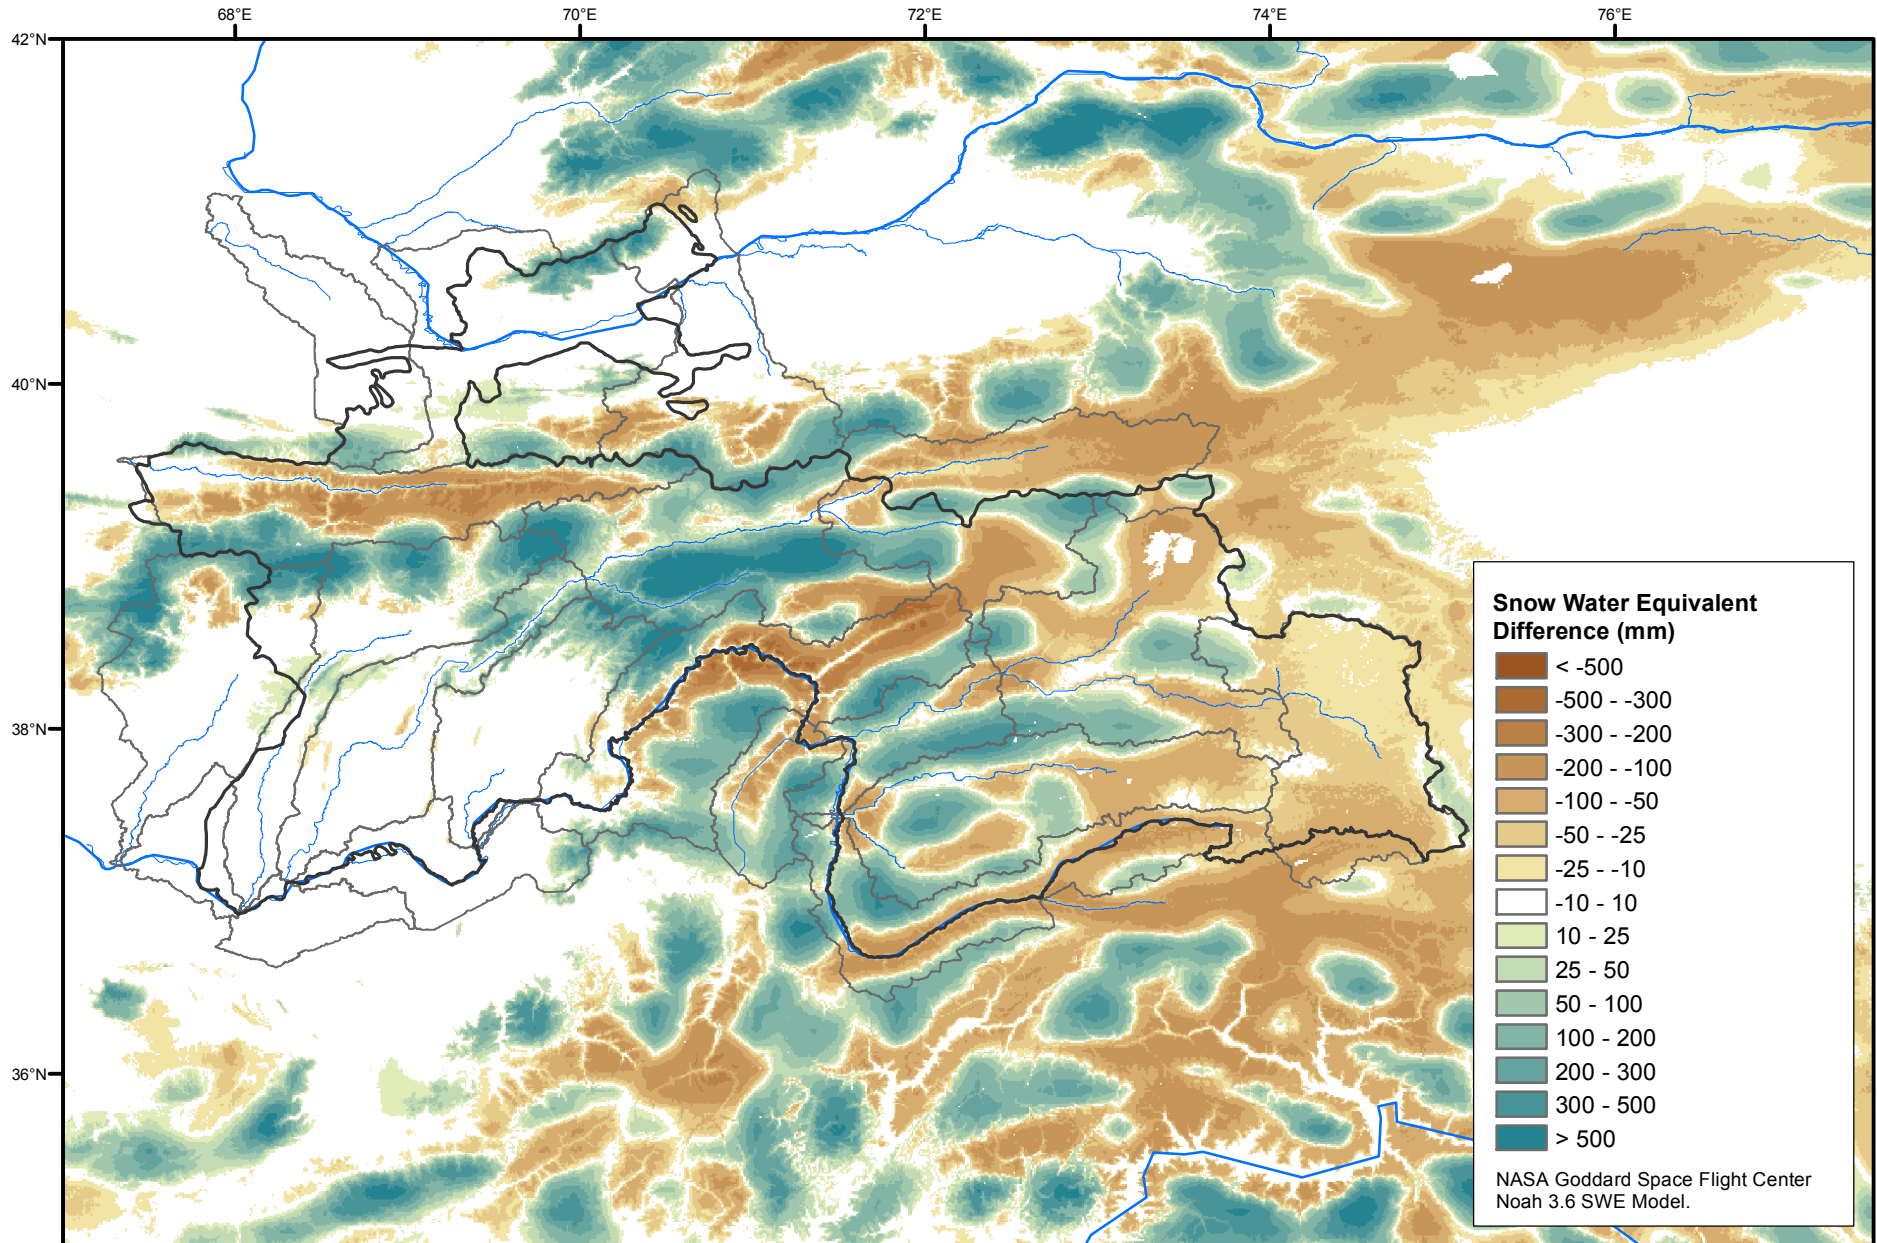

Daily Snow Water Equivalent Difference Anomaly

January 21, 2019 minus Average (2002-2016)

Map created by USGS/EROS