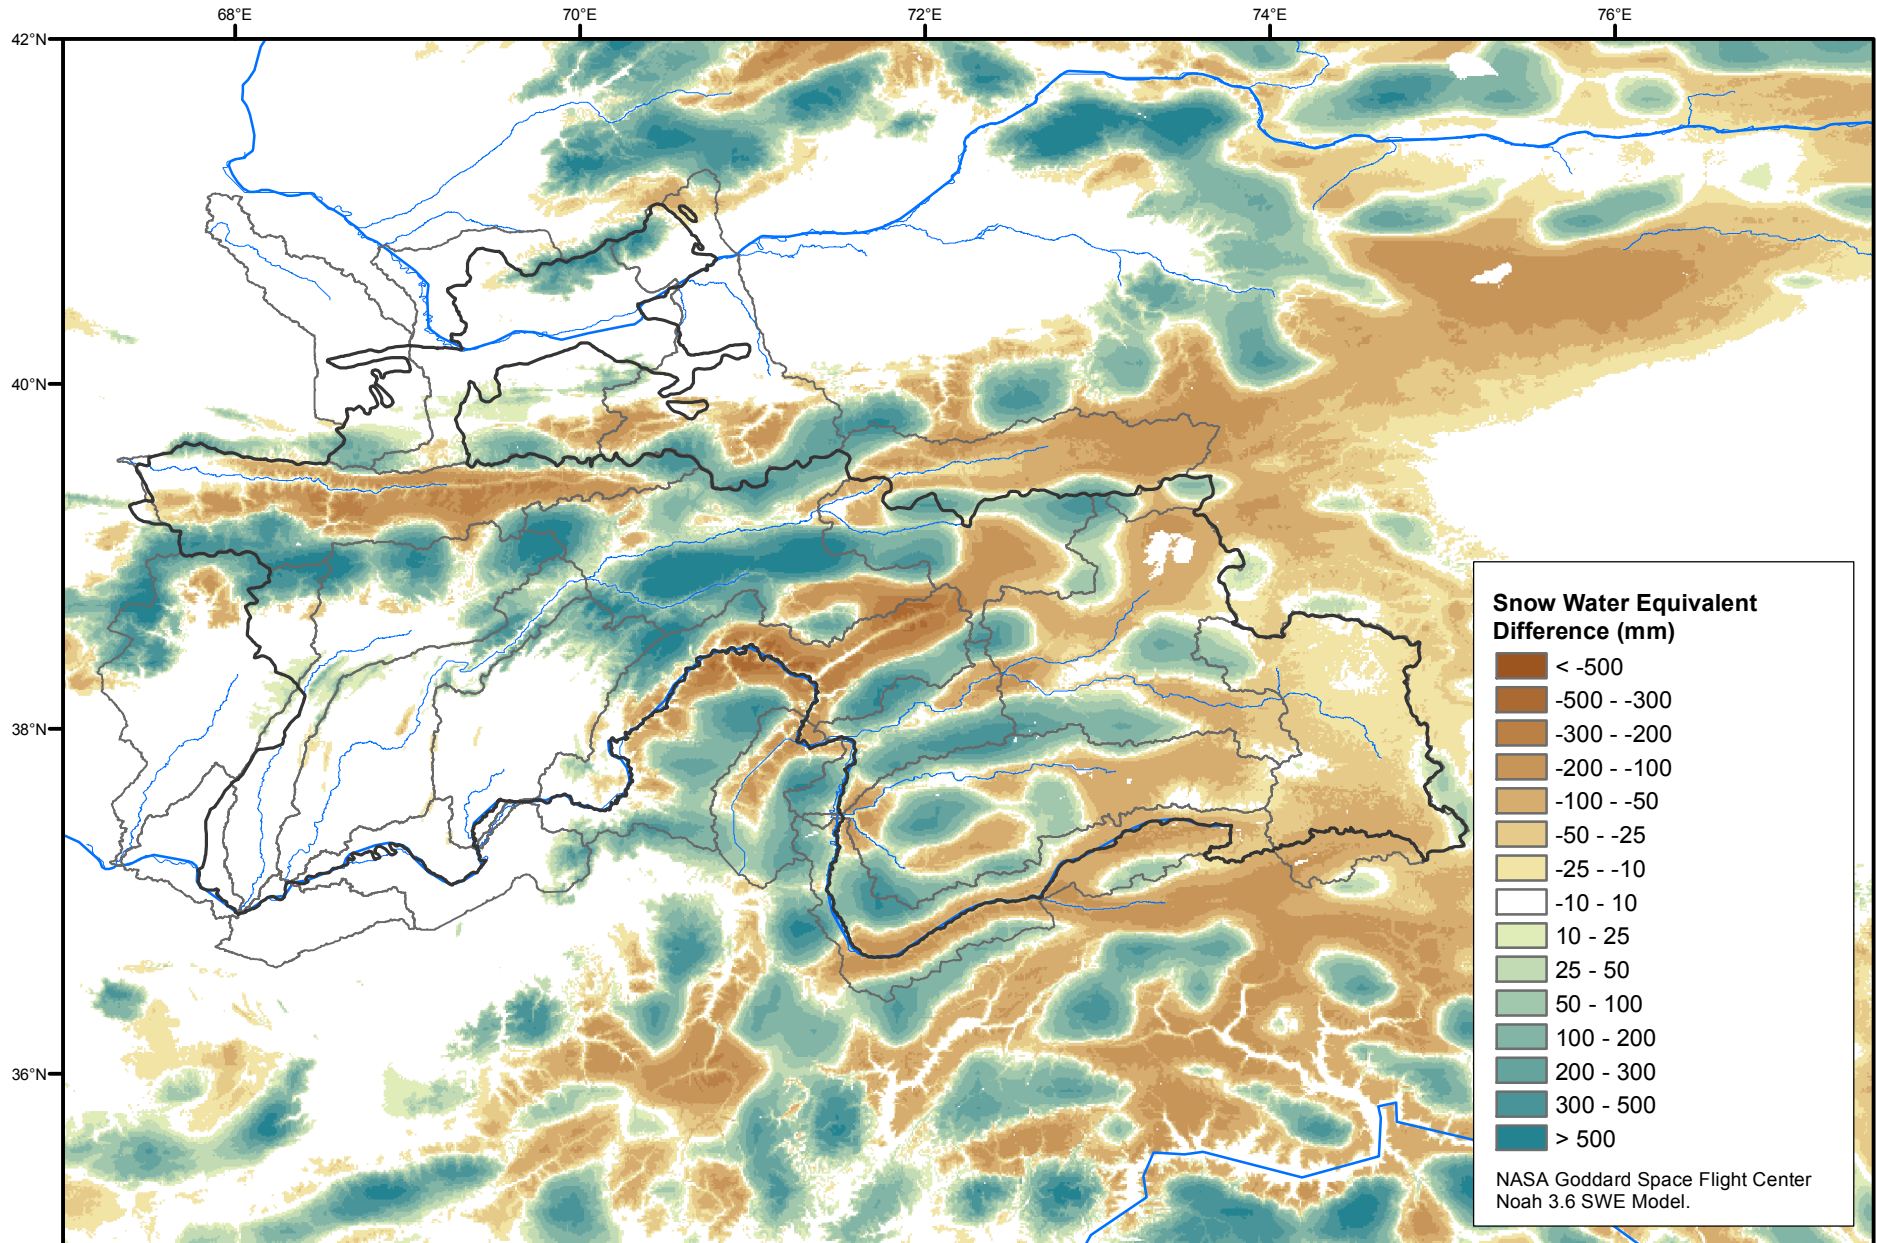

# Daily Snow Water Equivalent Difference Anomaly

January 22, 2019 minus Average (2002-2016)

Map created by USGS/EROS