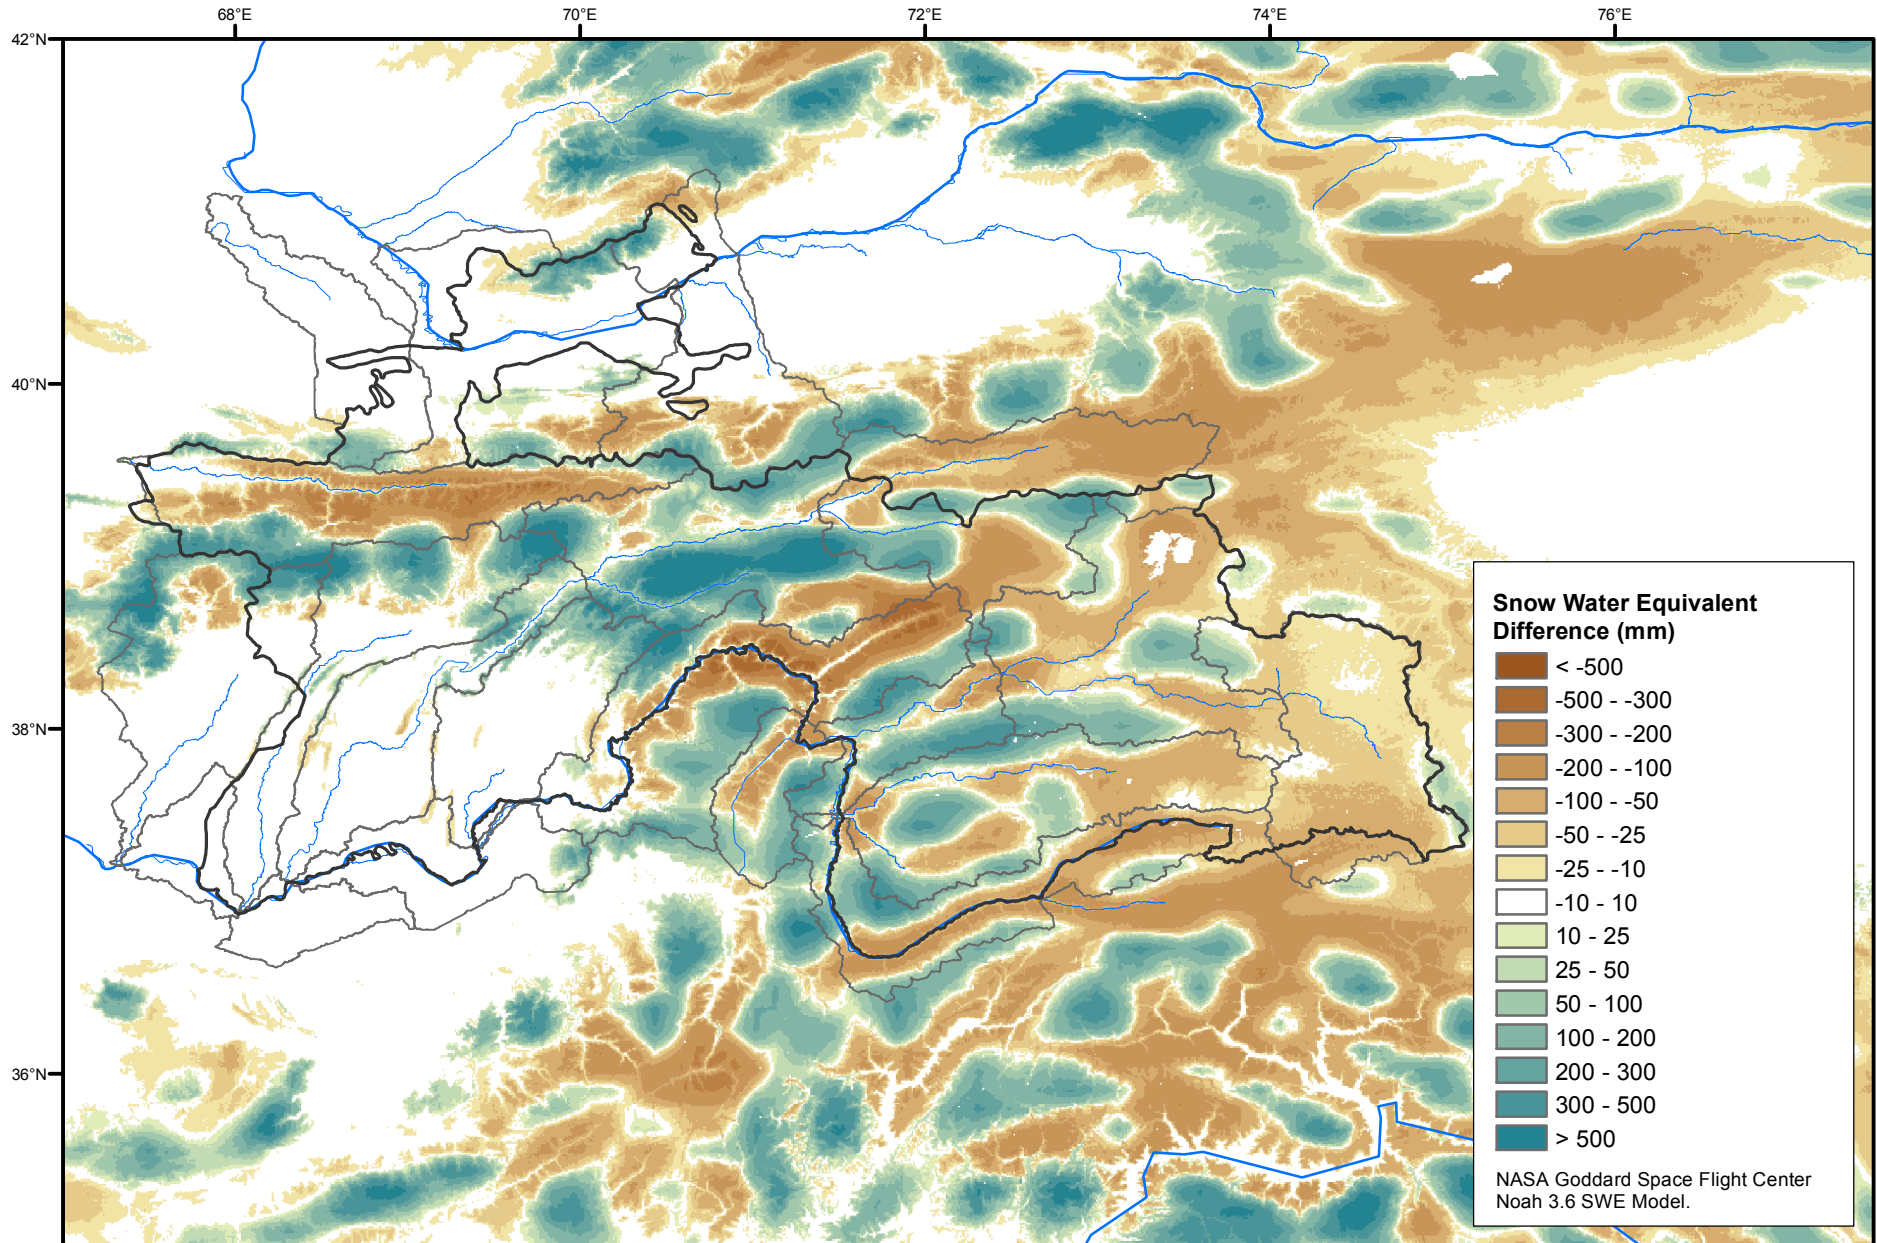

# Daily Snow Water Equivalent Difference Anomaly

January 28, 2019 minus Average (2002-2016)

Map created by USGS/EROS