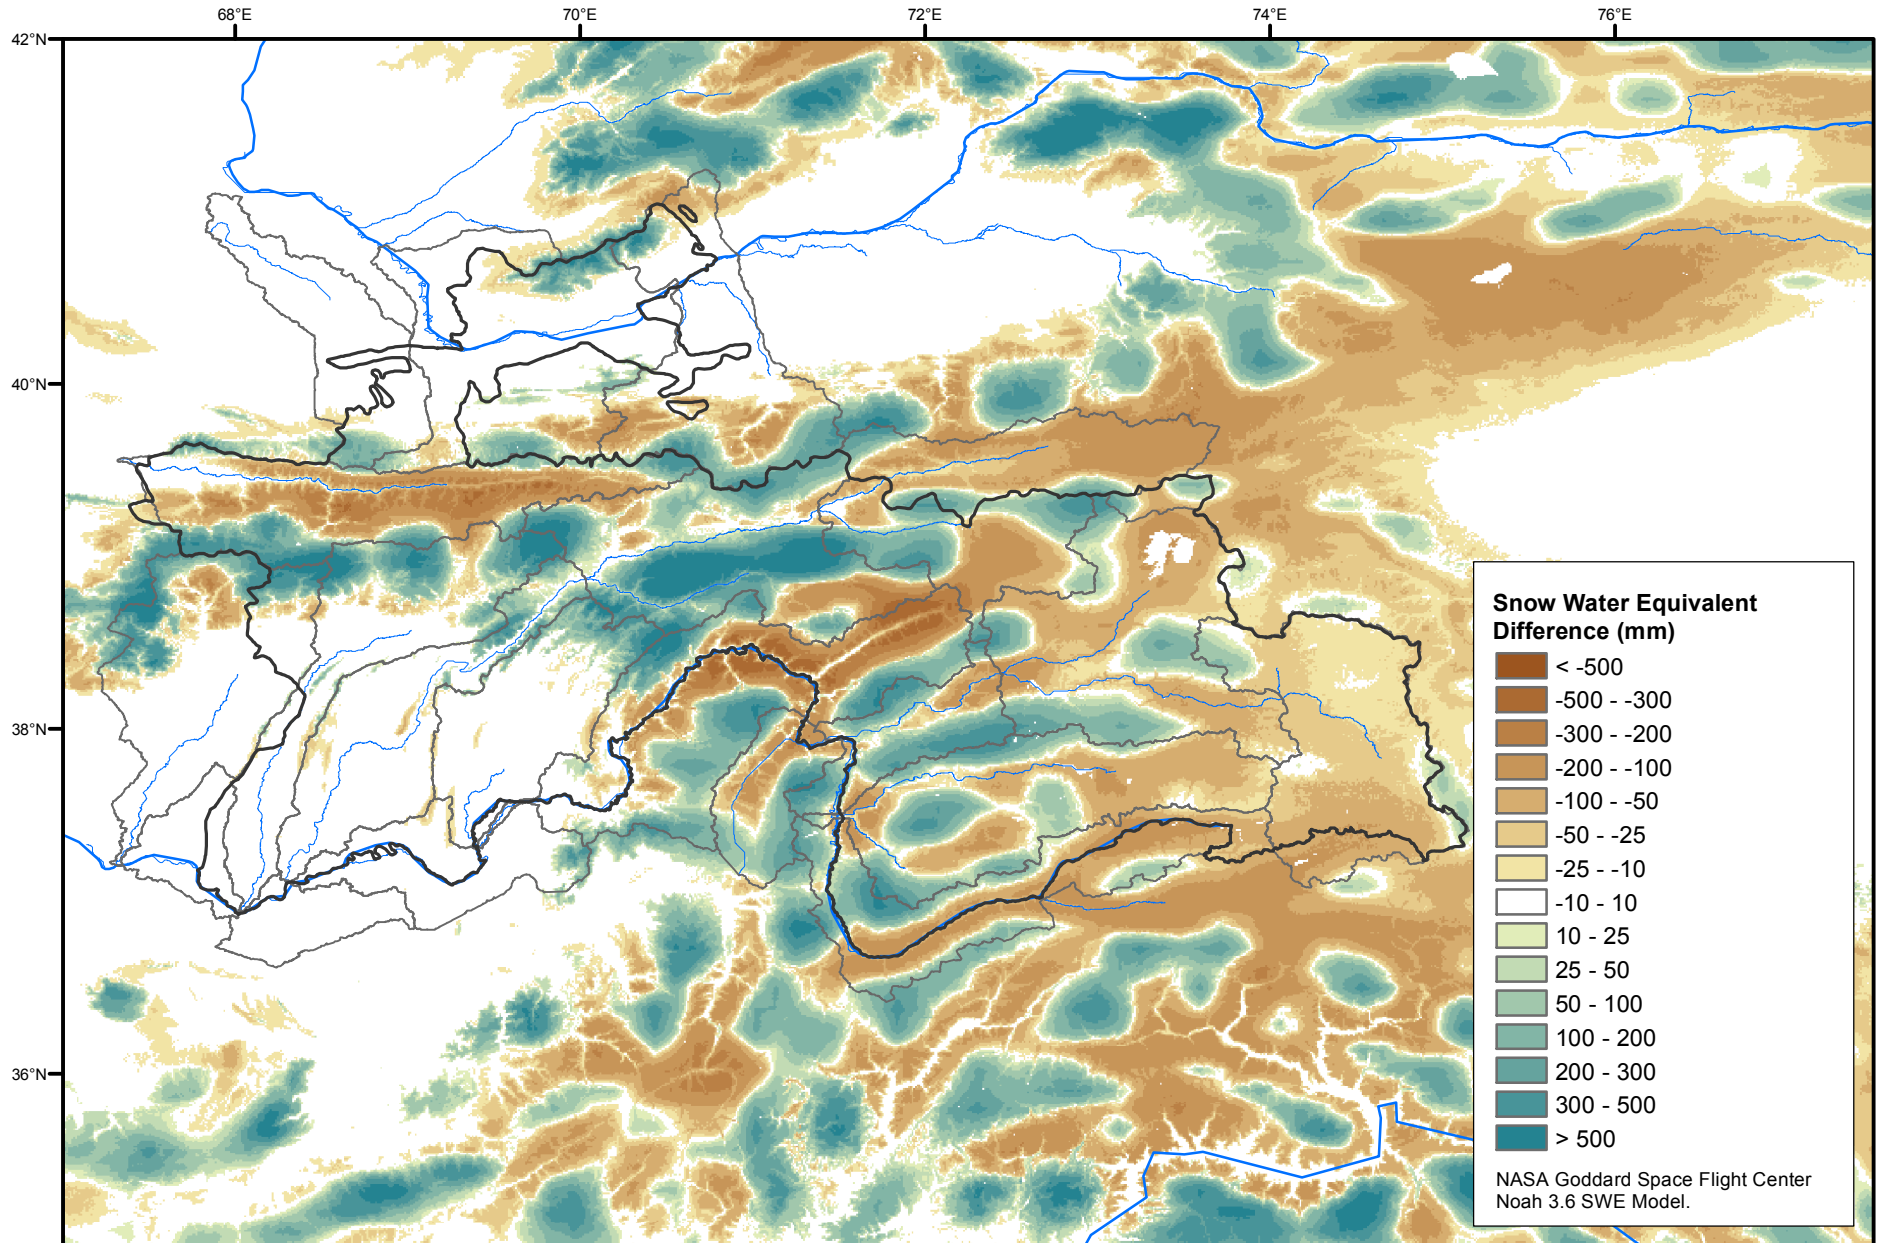

# Daily Snow Water Equivalent Difference Anomaly

February 01, 2019 minus Average (2002-2016)

Map created by USGS/EROS