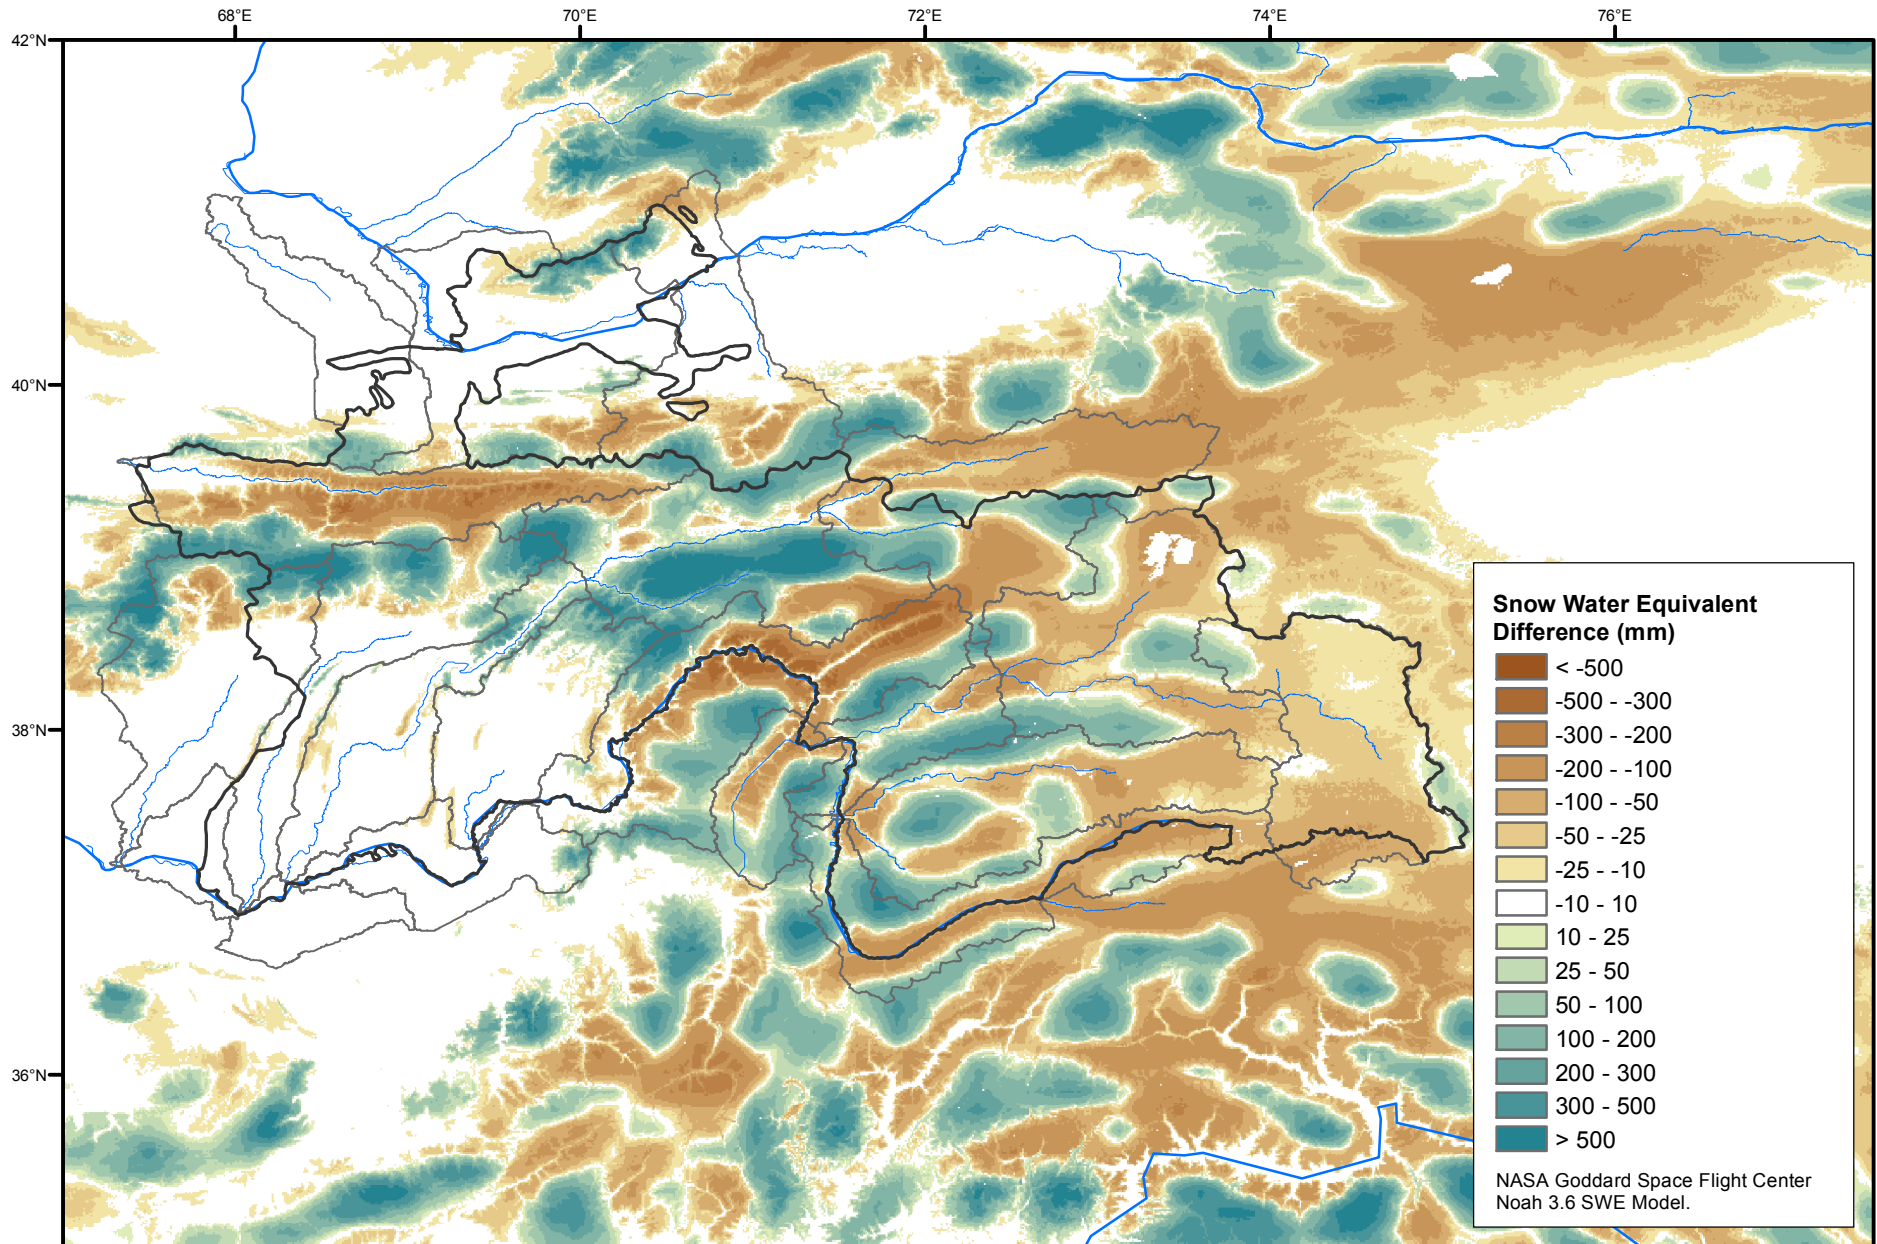

Daily Snow Water Equivalent Difference Anomaly

February 02, 2019 minus Average (2002-2016)

Map created by USGS/EROS