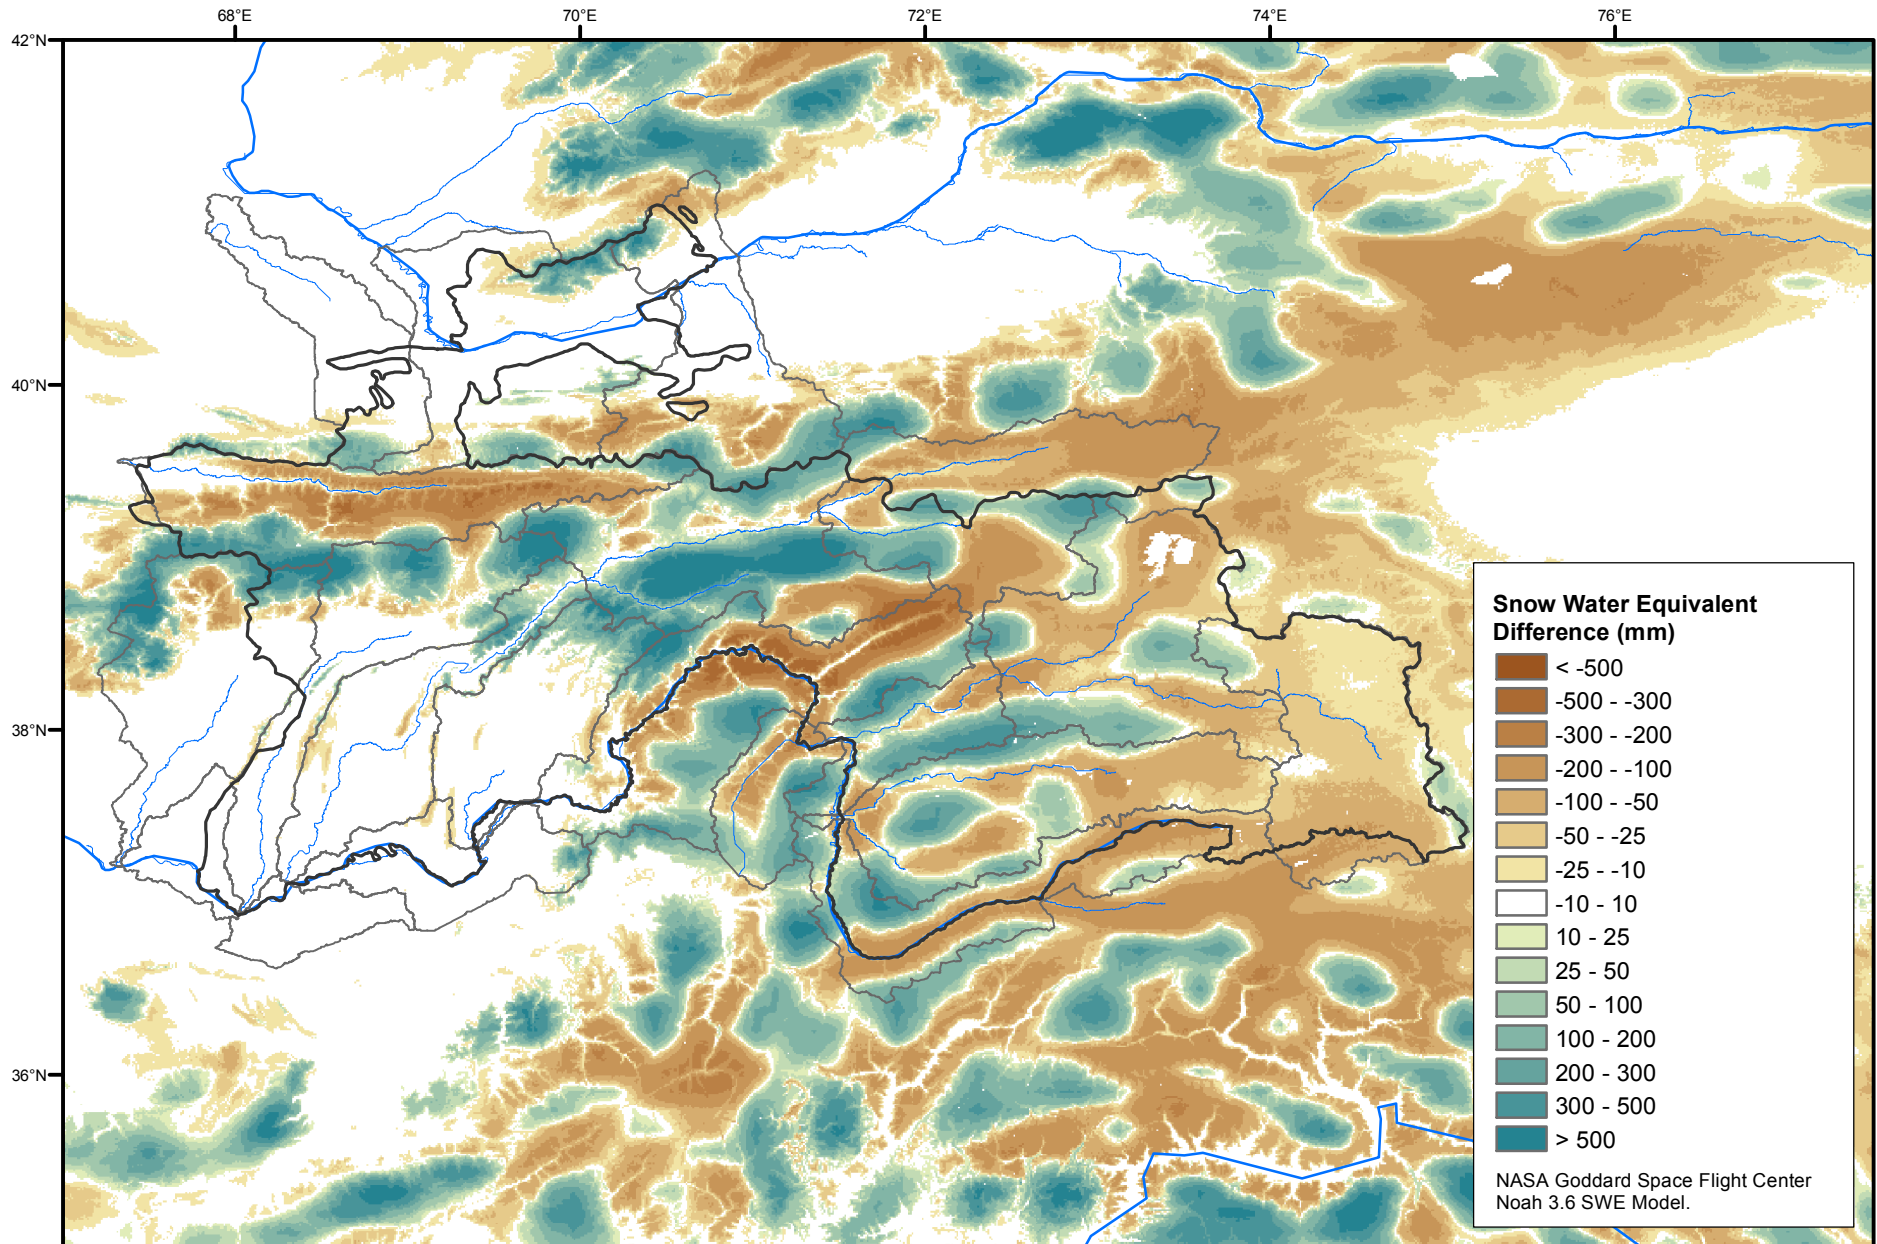

# Daily Snow Water Equivalent Difference Anomaly

February 03, 2019 minus Average (2002-2016)

Map created by USGS/EROS