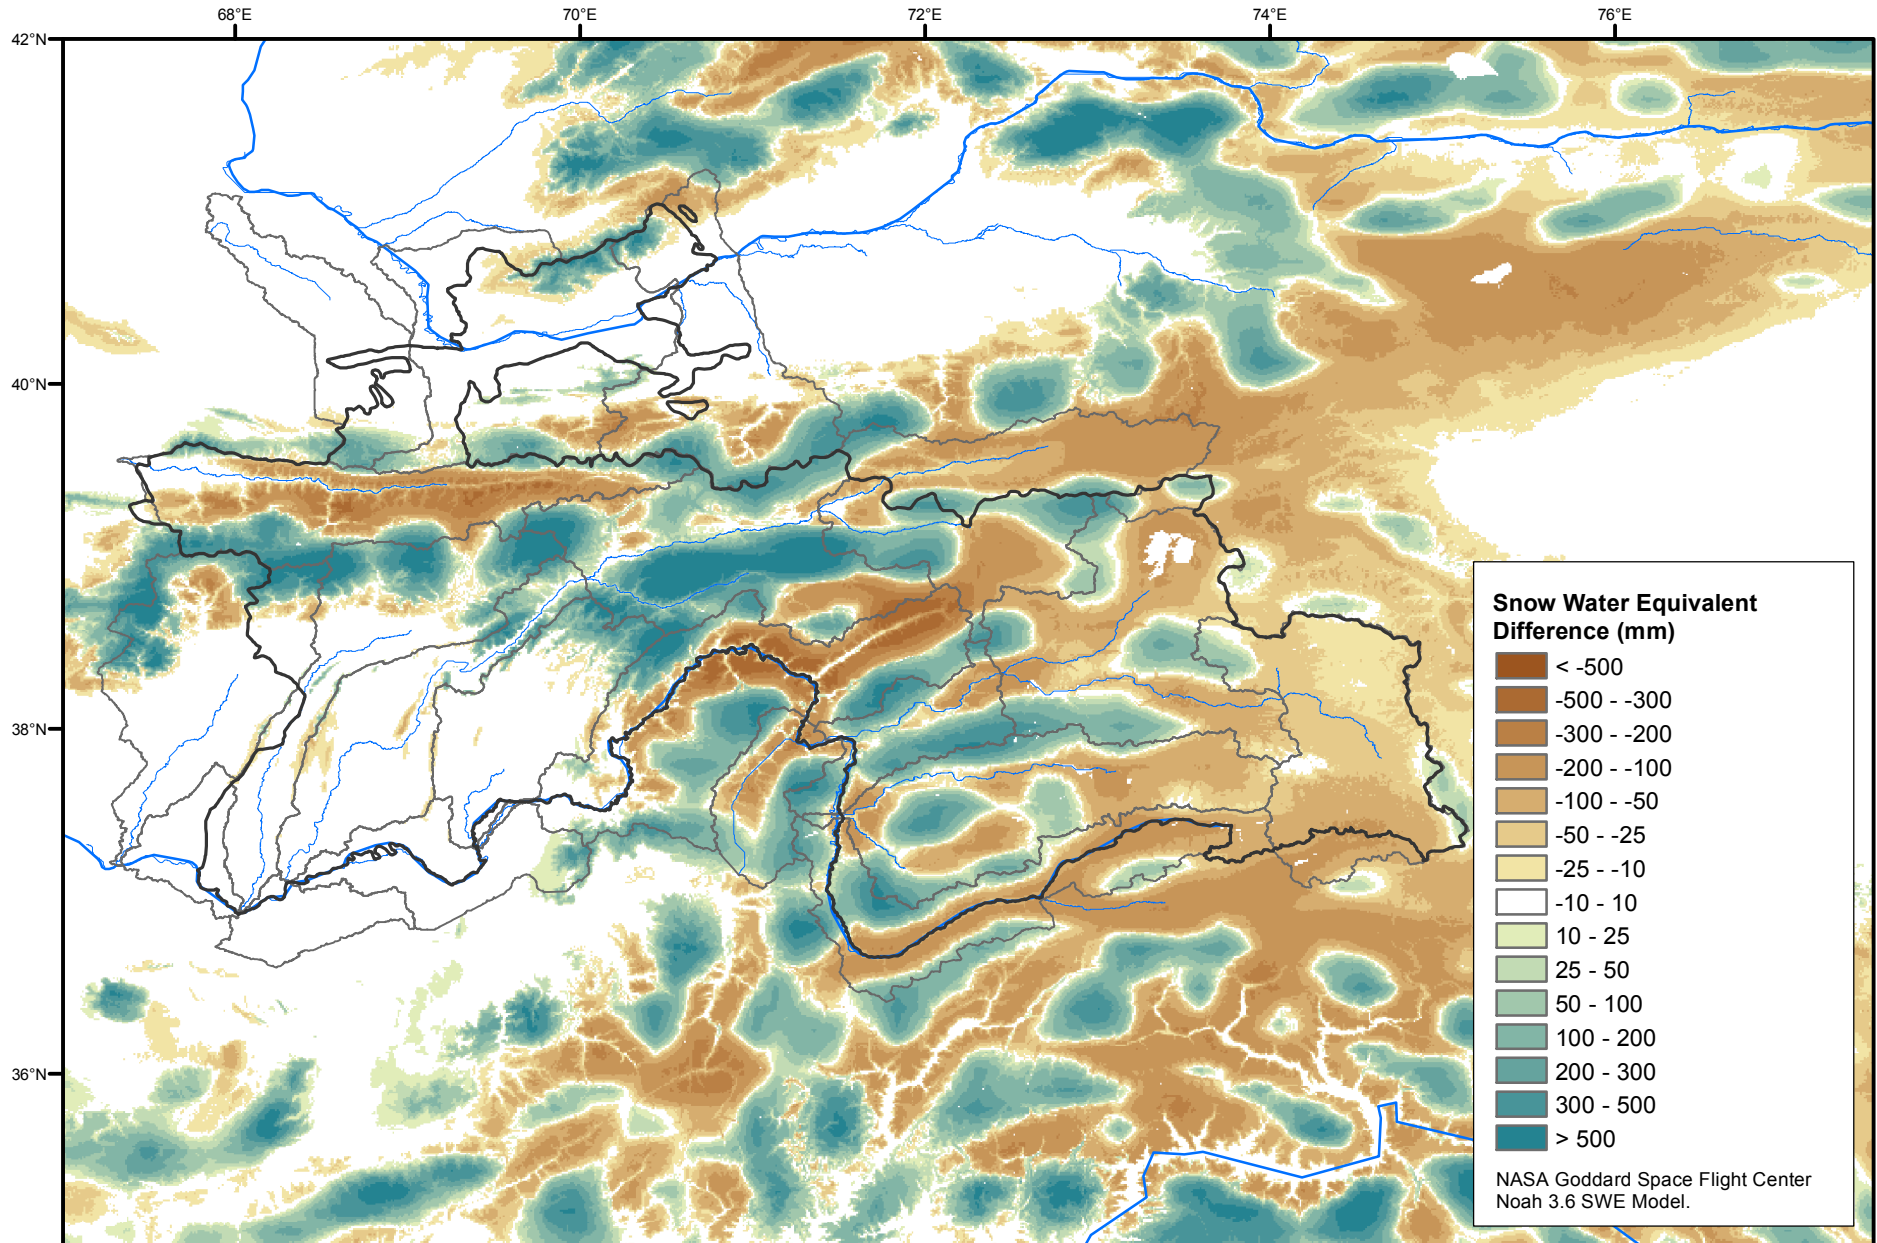

Daily Snow Water Equivalent Difference Anomaly

February 06, 2019 minus Average (2002-2016)

Map created by USGS/EROS