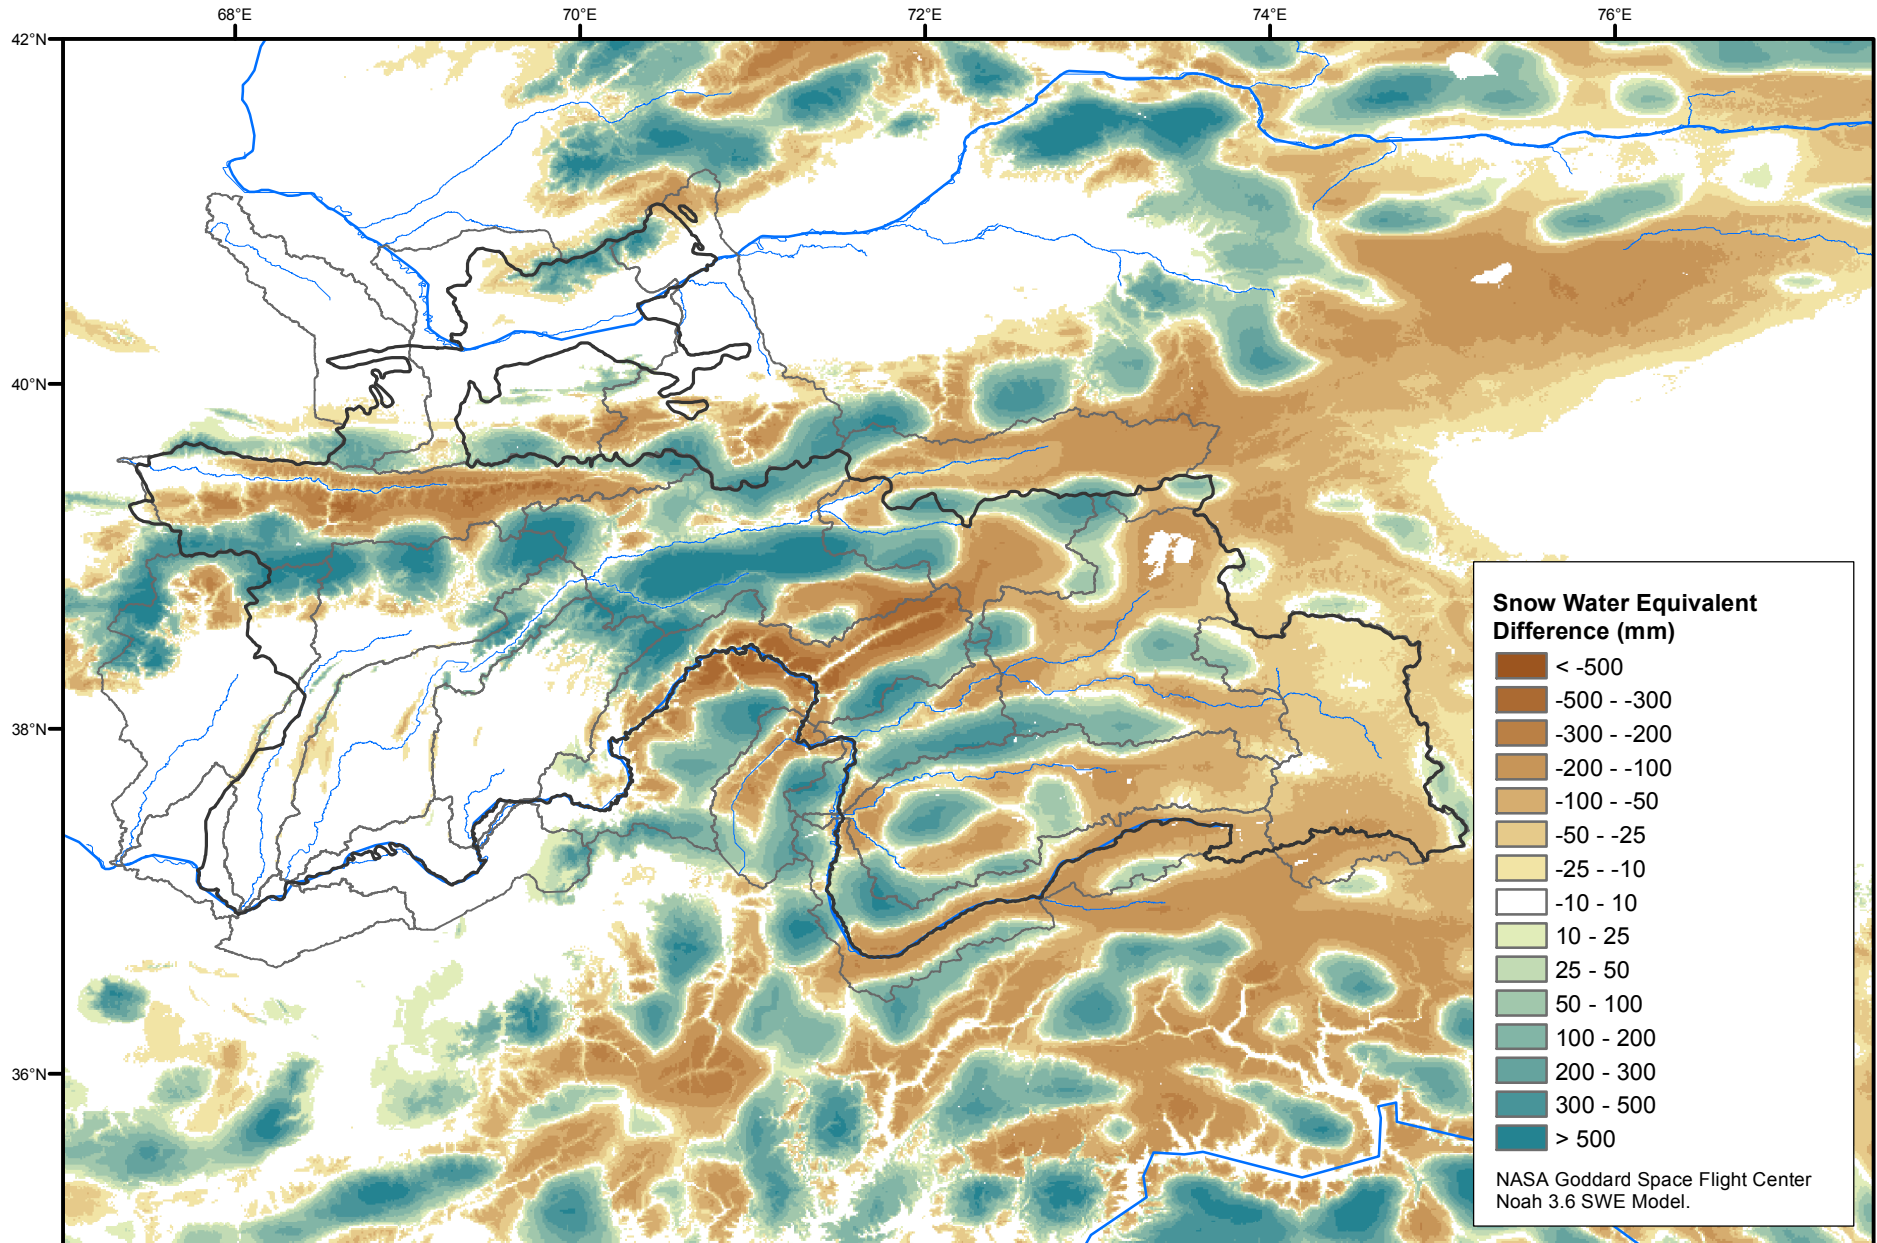

Daily Snow Water Equivalent Difference Anomaly

February 08, 2019 minus Average (2002-2016)

Map created by USGS/EROS