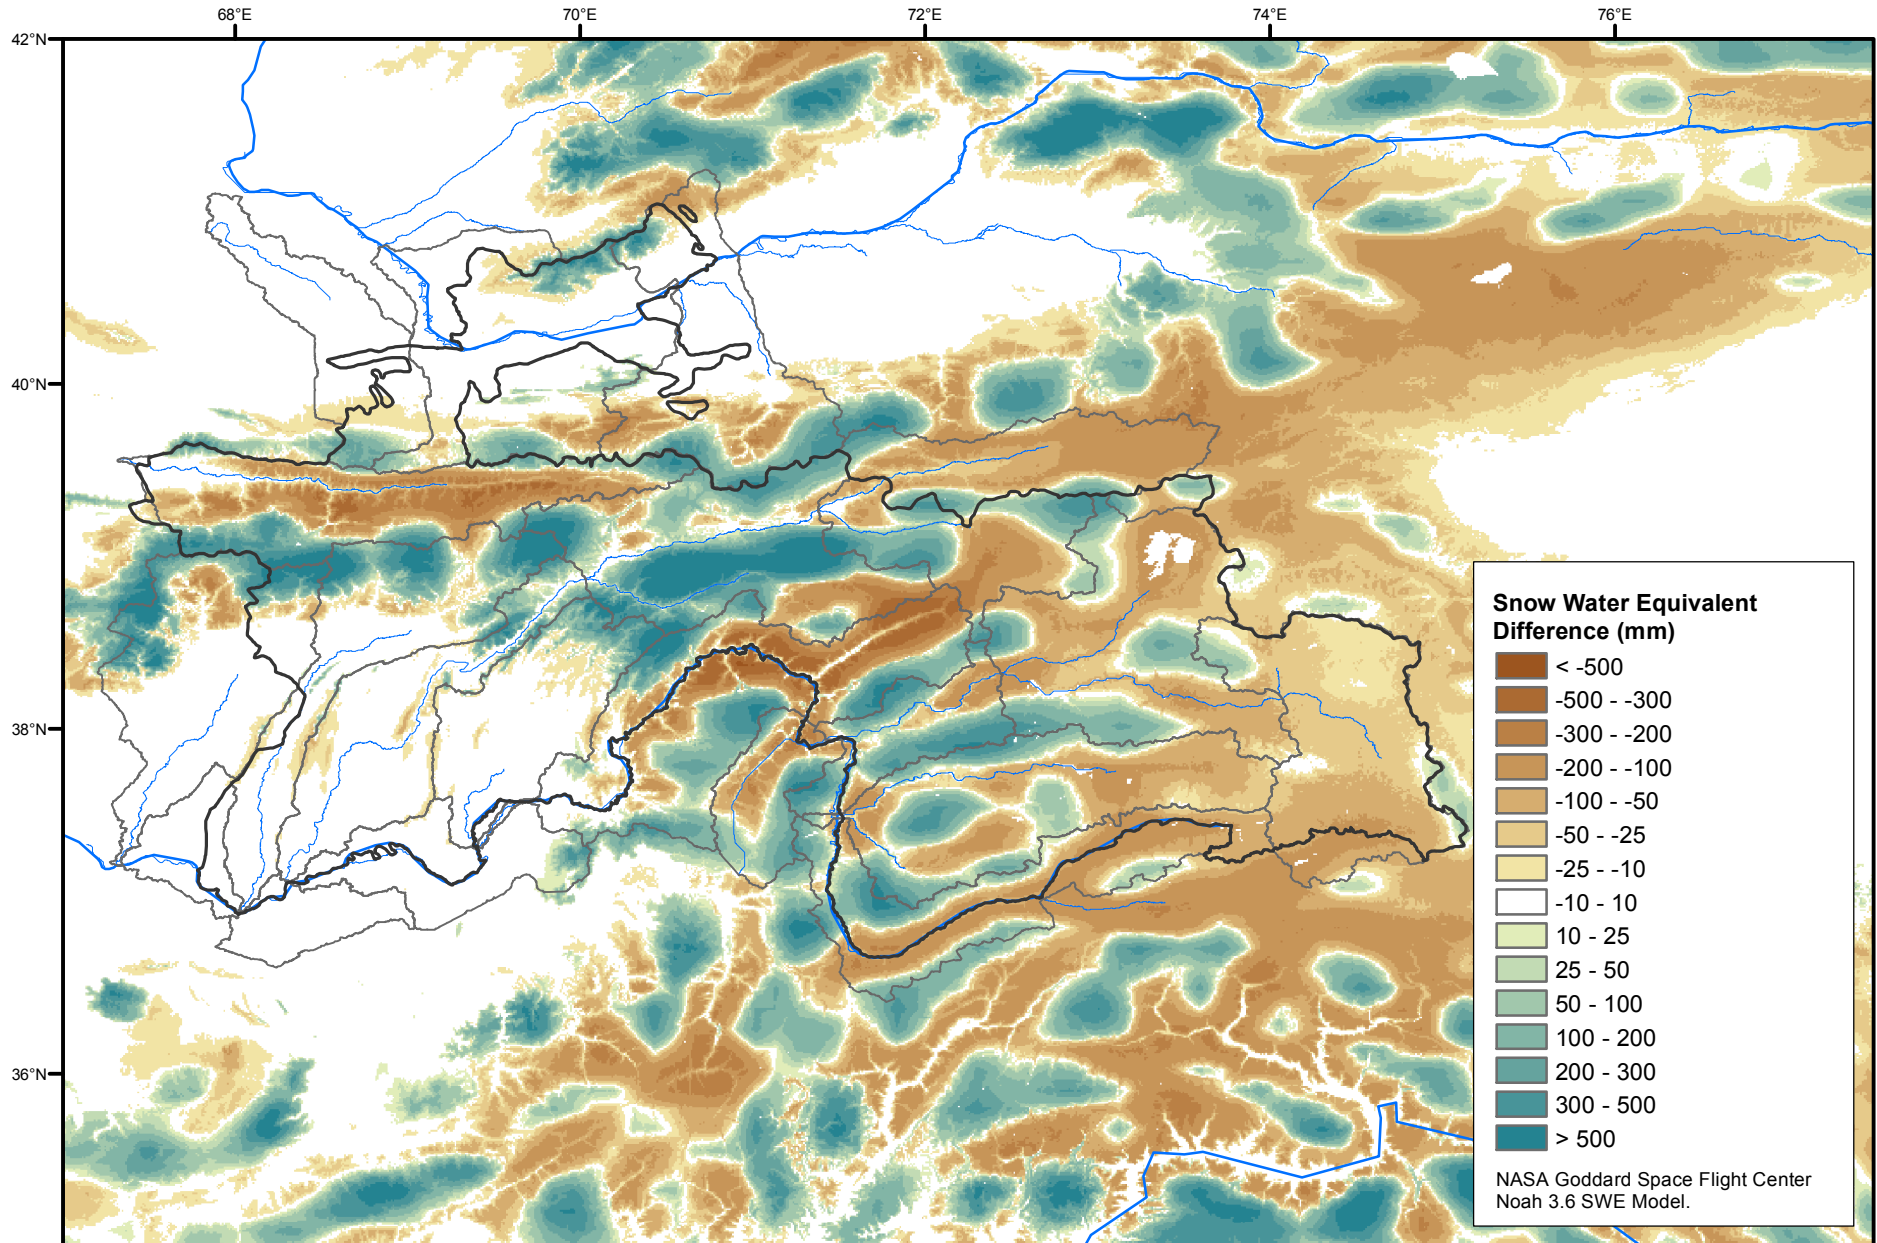

# Daily Snow Water Equivalent Difference Anomaly

February 11, 2019 minus Average (2002-2016)

Map created by USGS/EROS