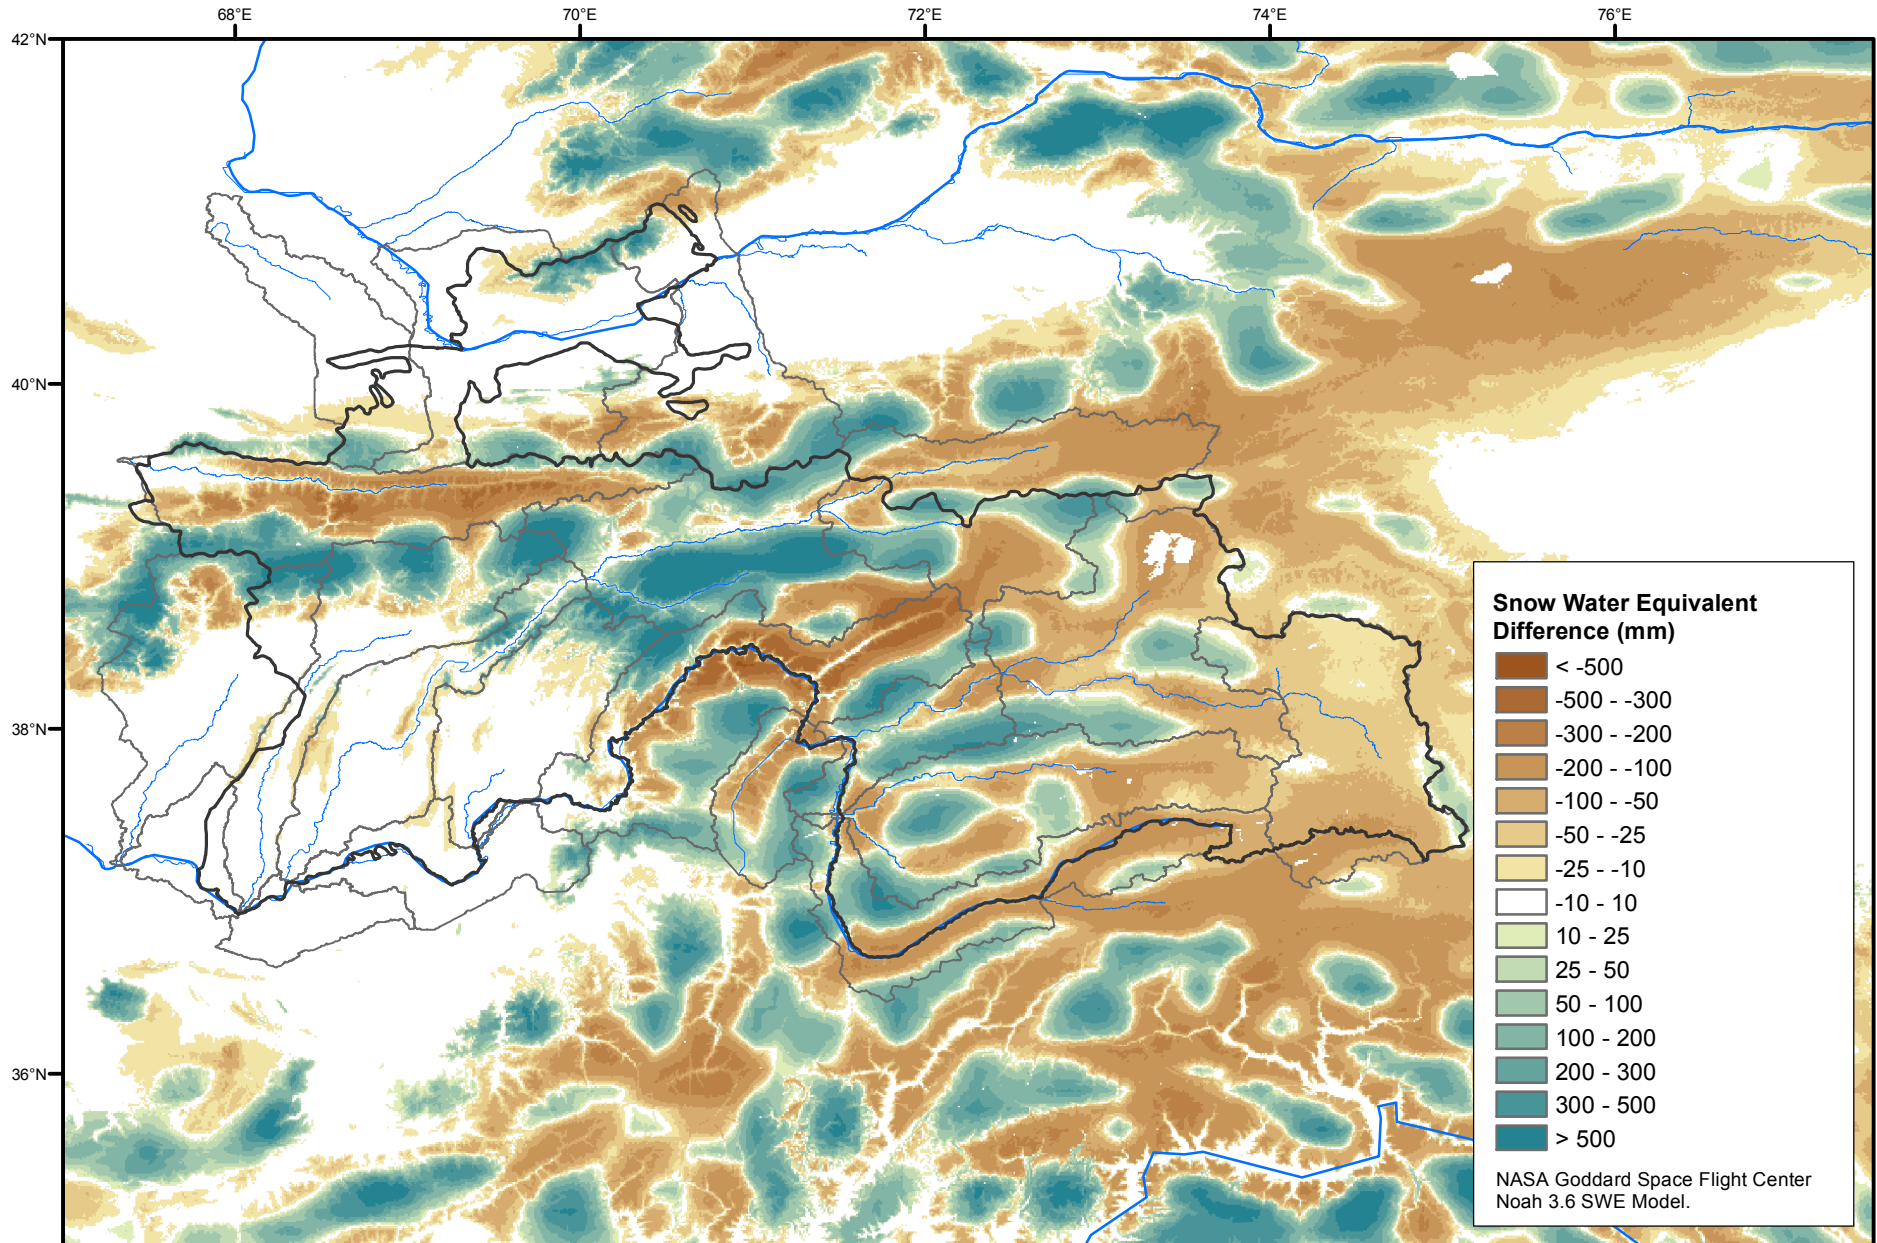

Daily Snow Water Equivalent Difference Anomaly

February 12, 2019 minus Average (2002-2016)

Map created by USGS/EROS