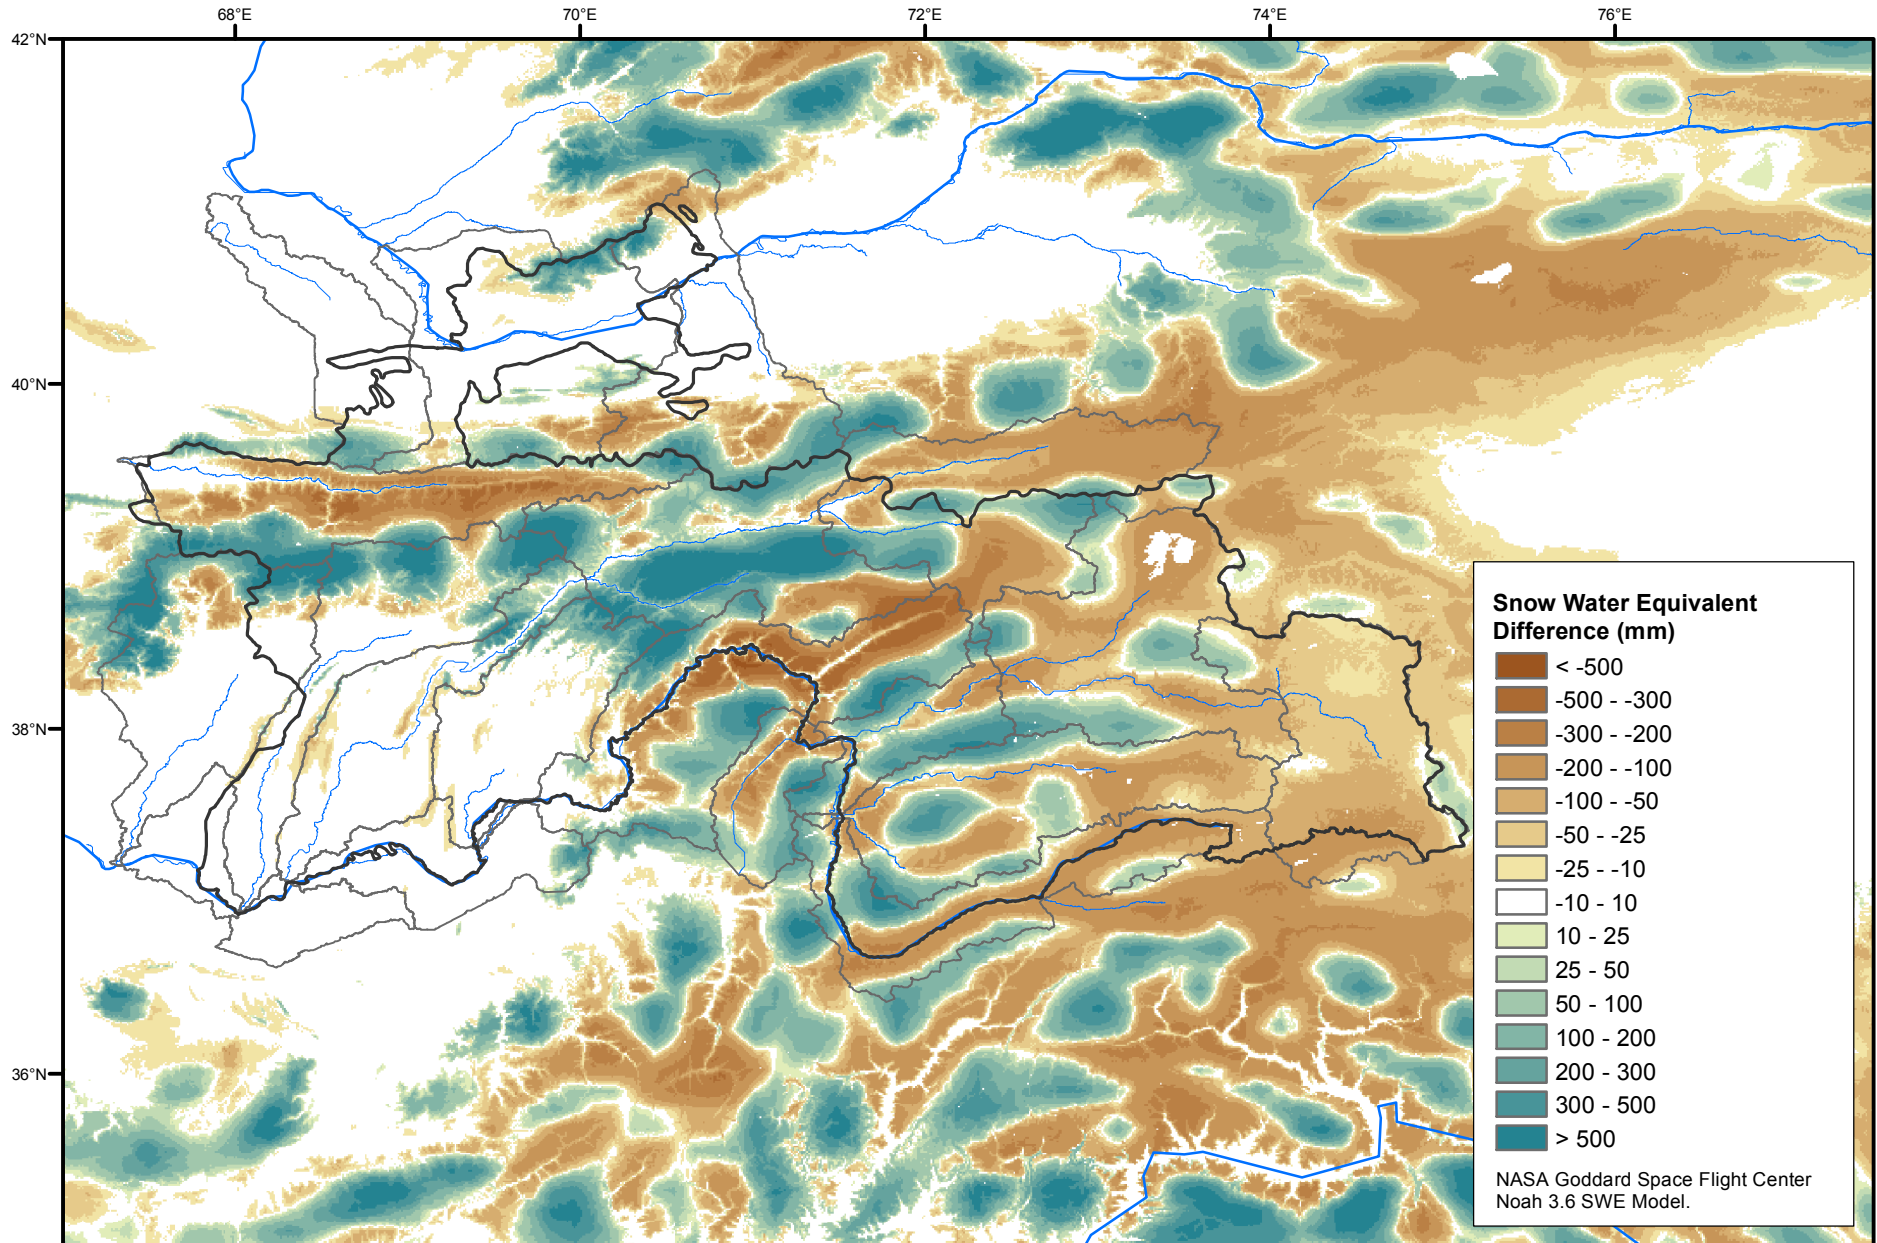

# Daily Snow Water Equivalent Difference Anomaly

February 18, 2019 minus Average (2002-2016)

Map created by USGS/EROS