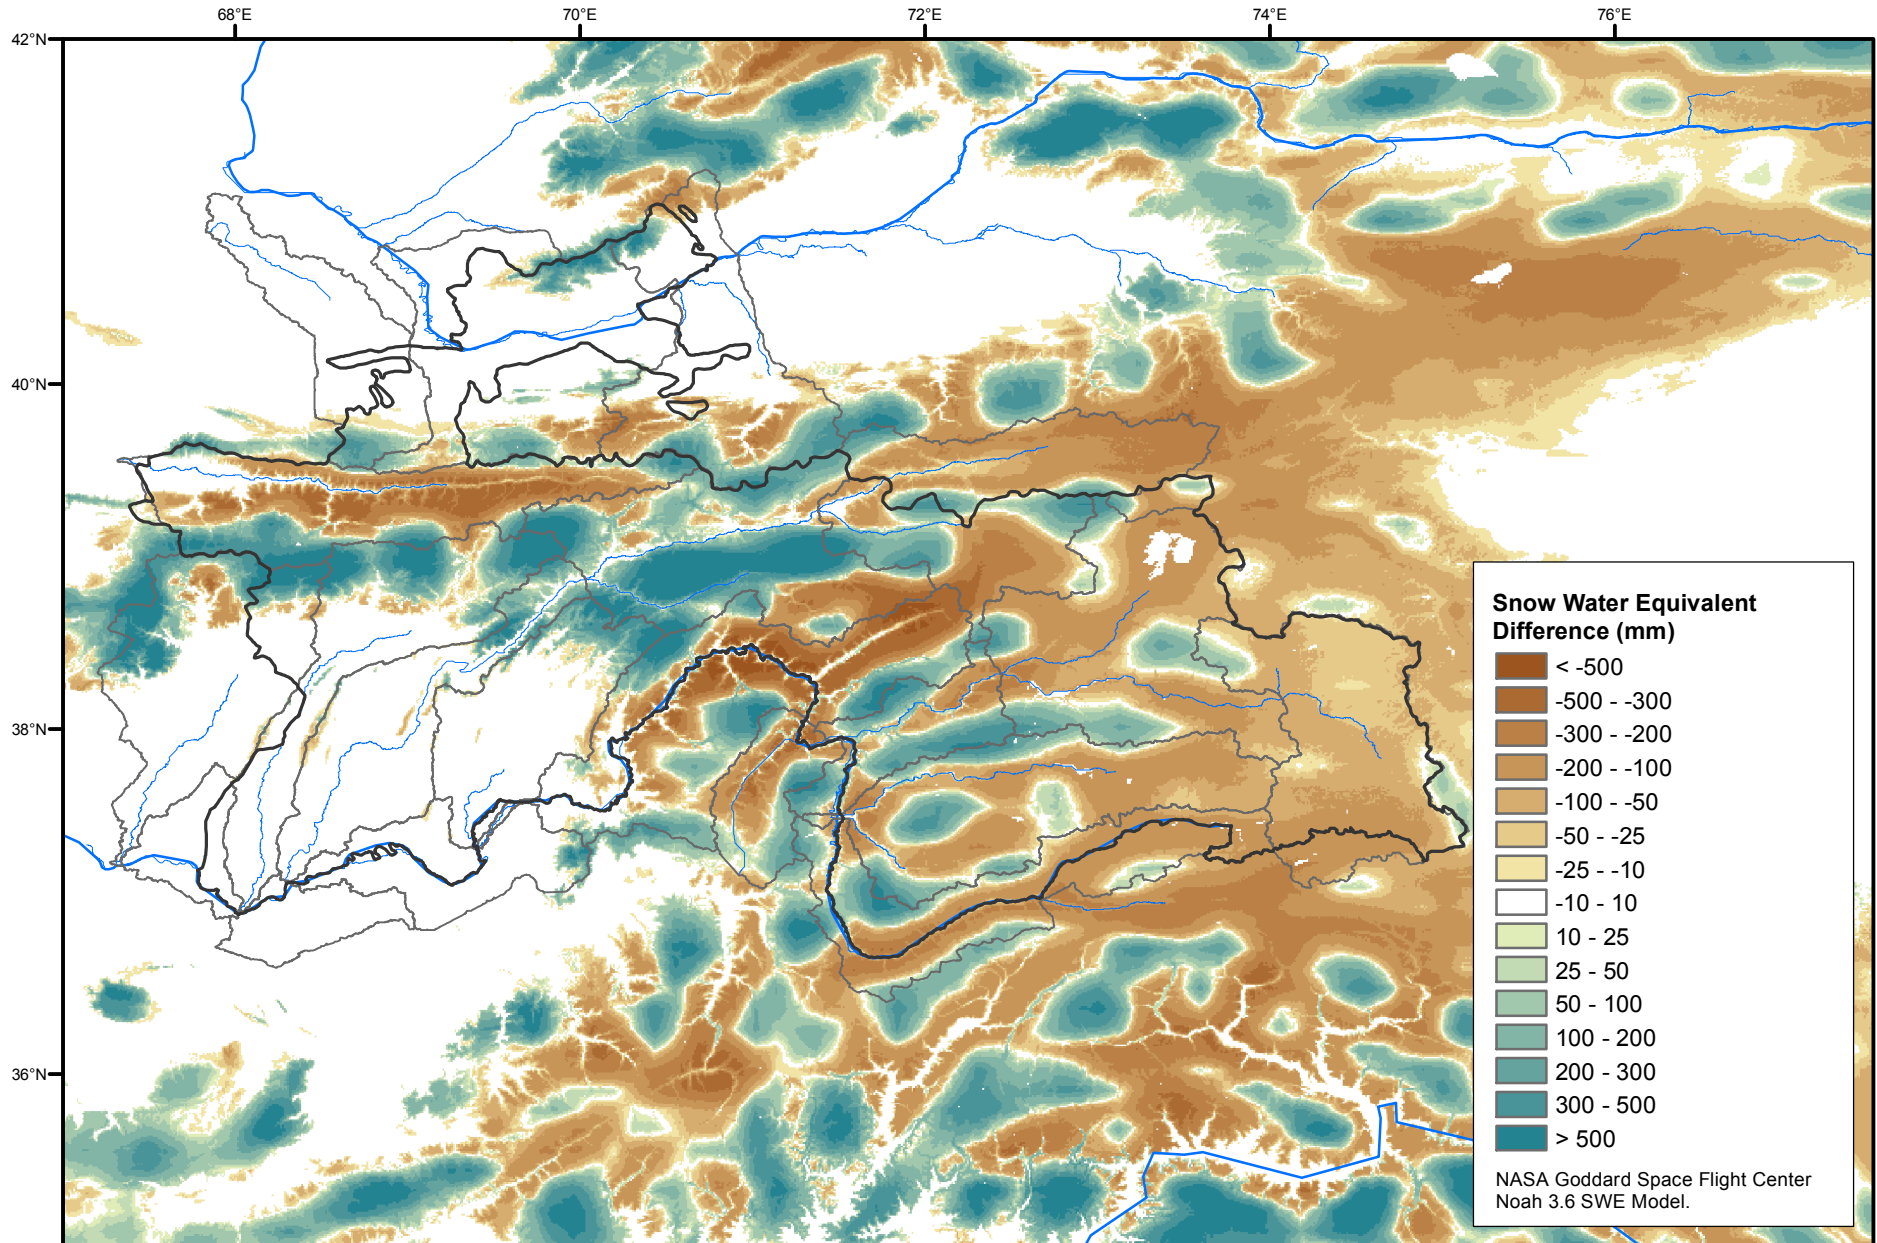

Daily Snow Water Equivalent Difference Anomaly

March 08, 2019 minus Average (2002-2016)

Map created by USGS/EROS