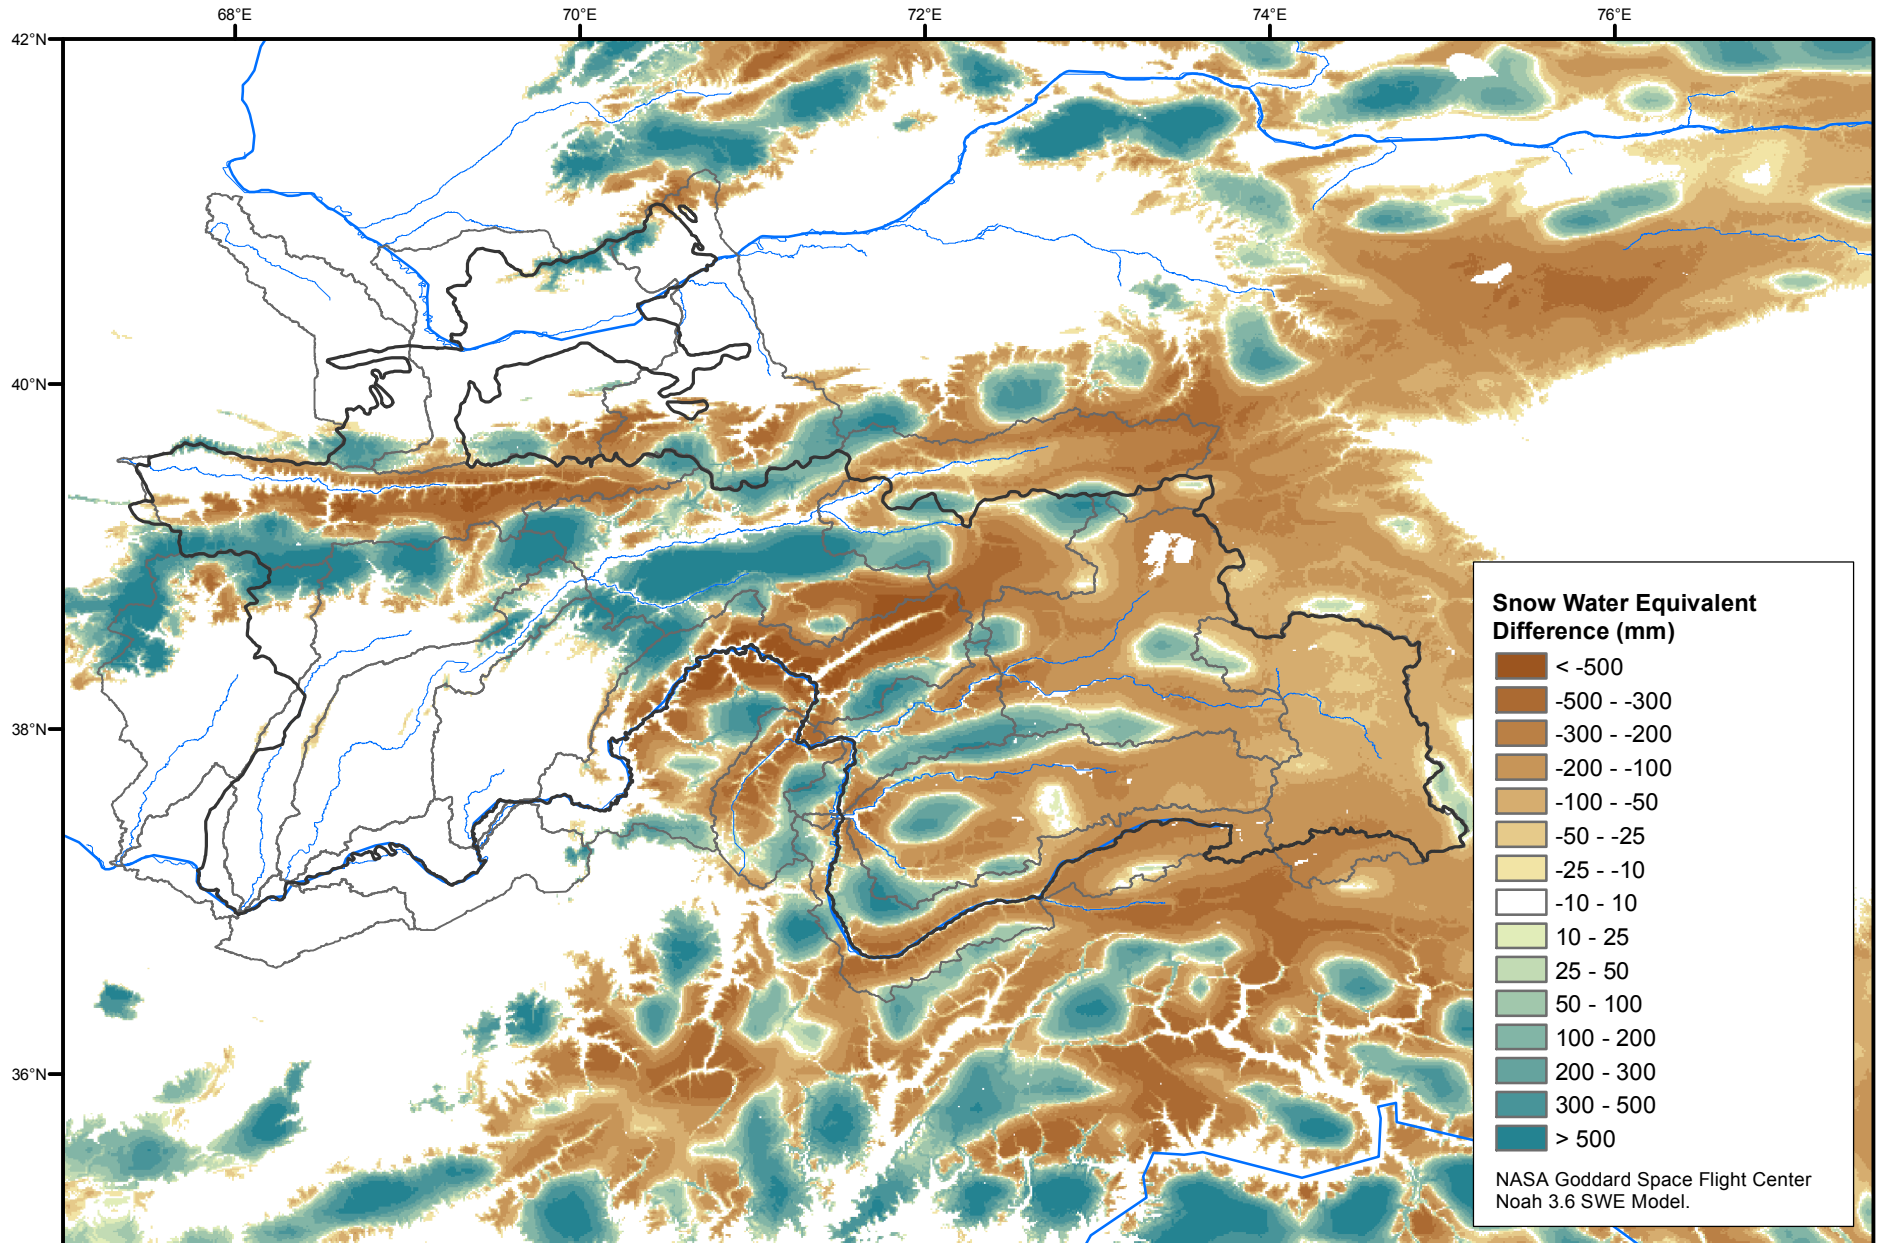

Daily Snow Water Equivalent Difference Anomaly

April 02, 2019 minus Average (2002-2016)

Map created by USGS/EROS