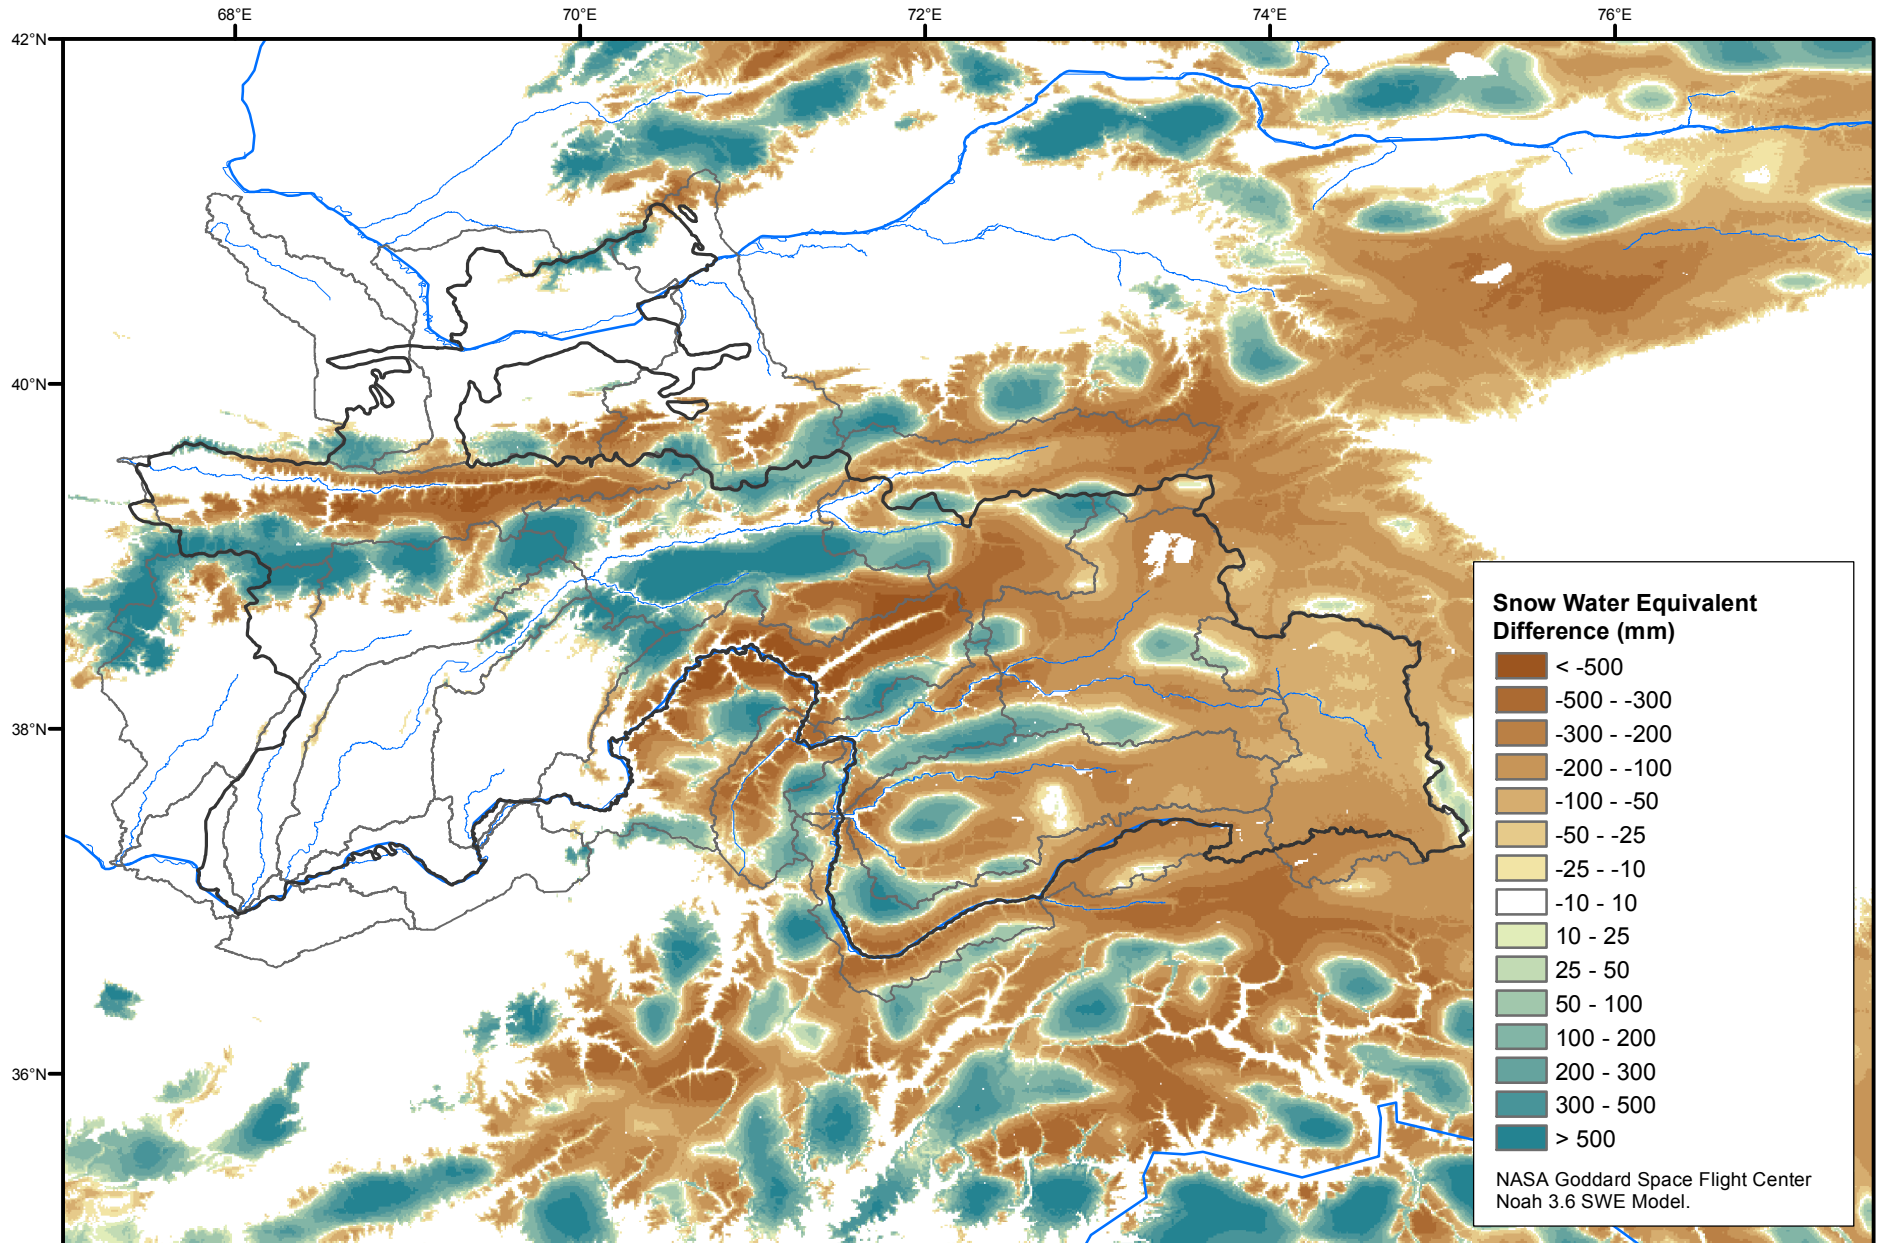

Daily Snow Water Equivalent Difference Anomaly

April 04, 2019 minus Average (2002-2016)

Map created by USGS/EROS