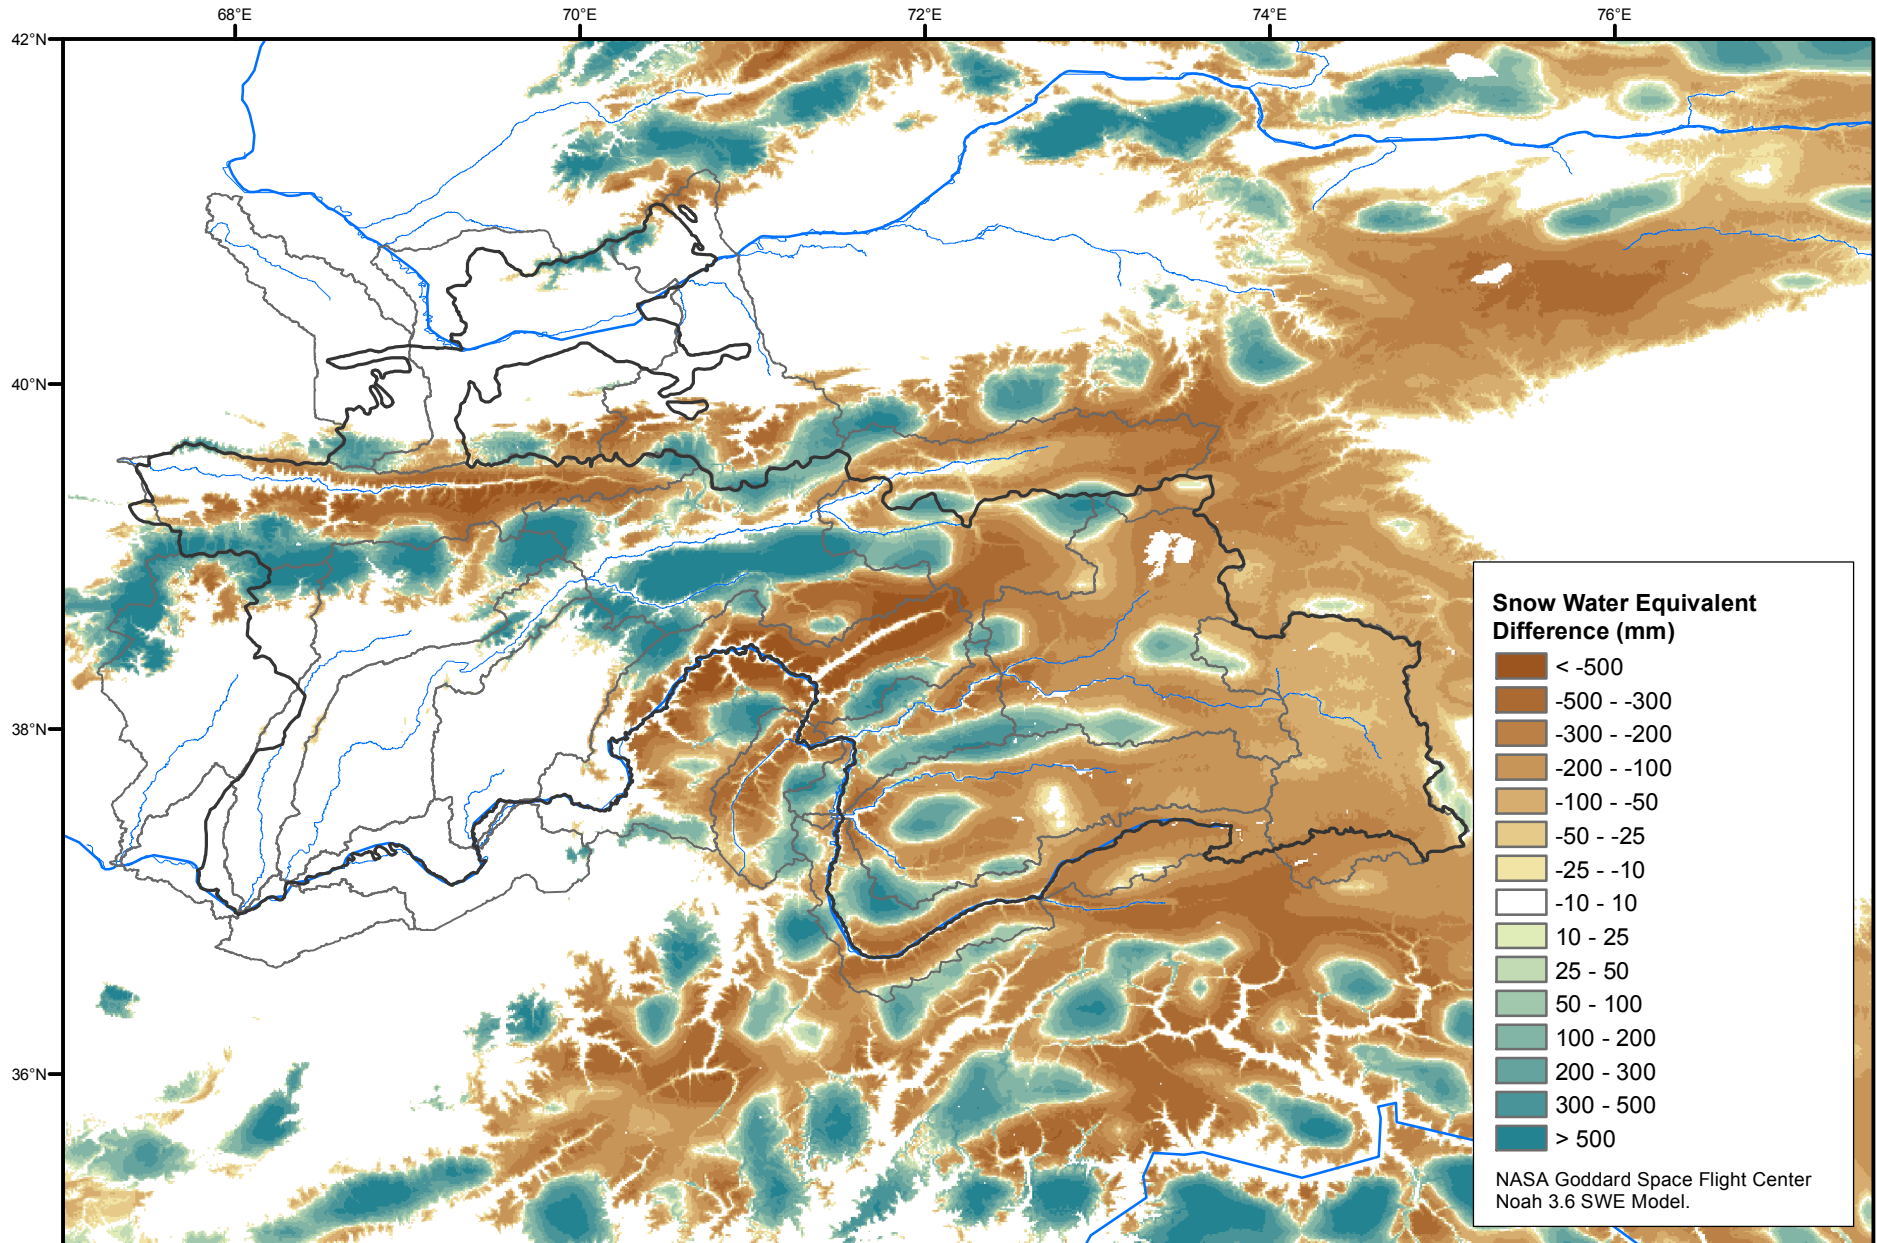

Daily Snow Water Equivalent Difference Anomaly

April 07, 2019 minus Average (2002-2016)

Map created by USGS/EROS