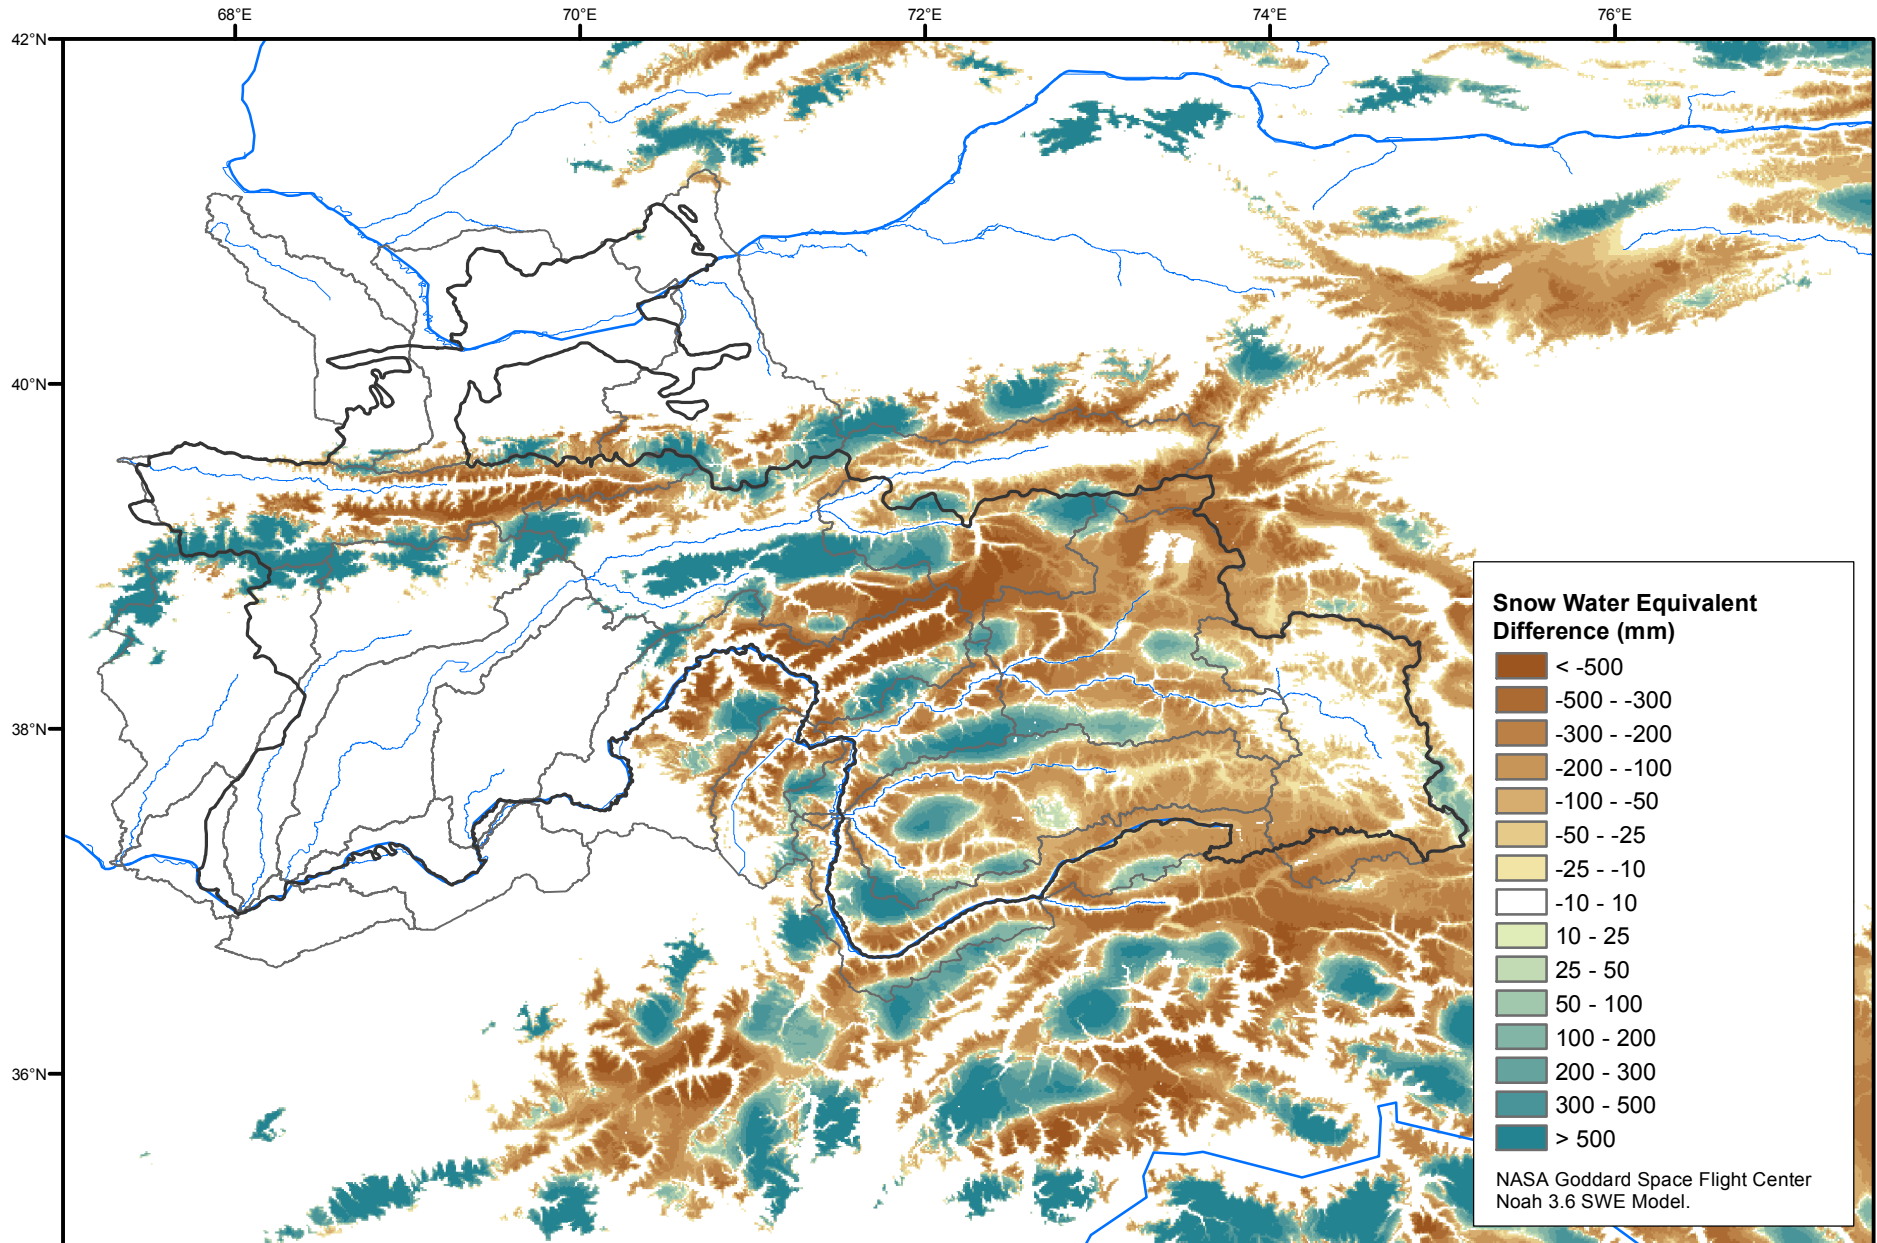

Daily Snow Water Equivalent Difference Anomaly

June 16, 2019 minus Average (2002-2016)

Map created by USGS/EROS