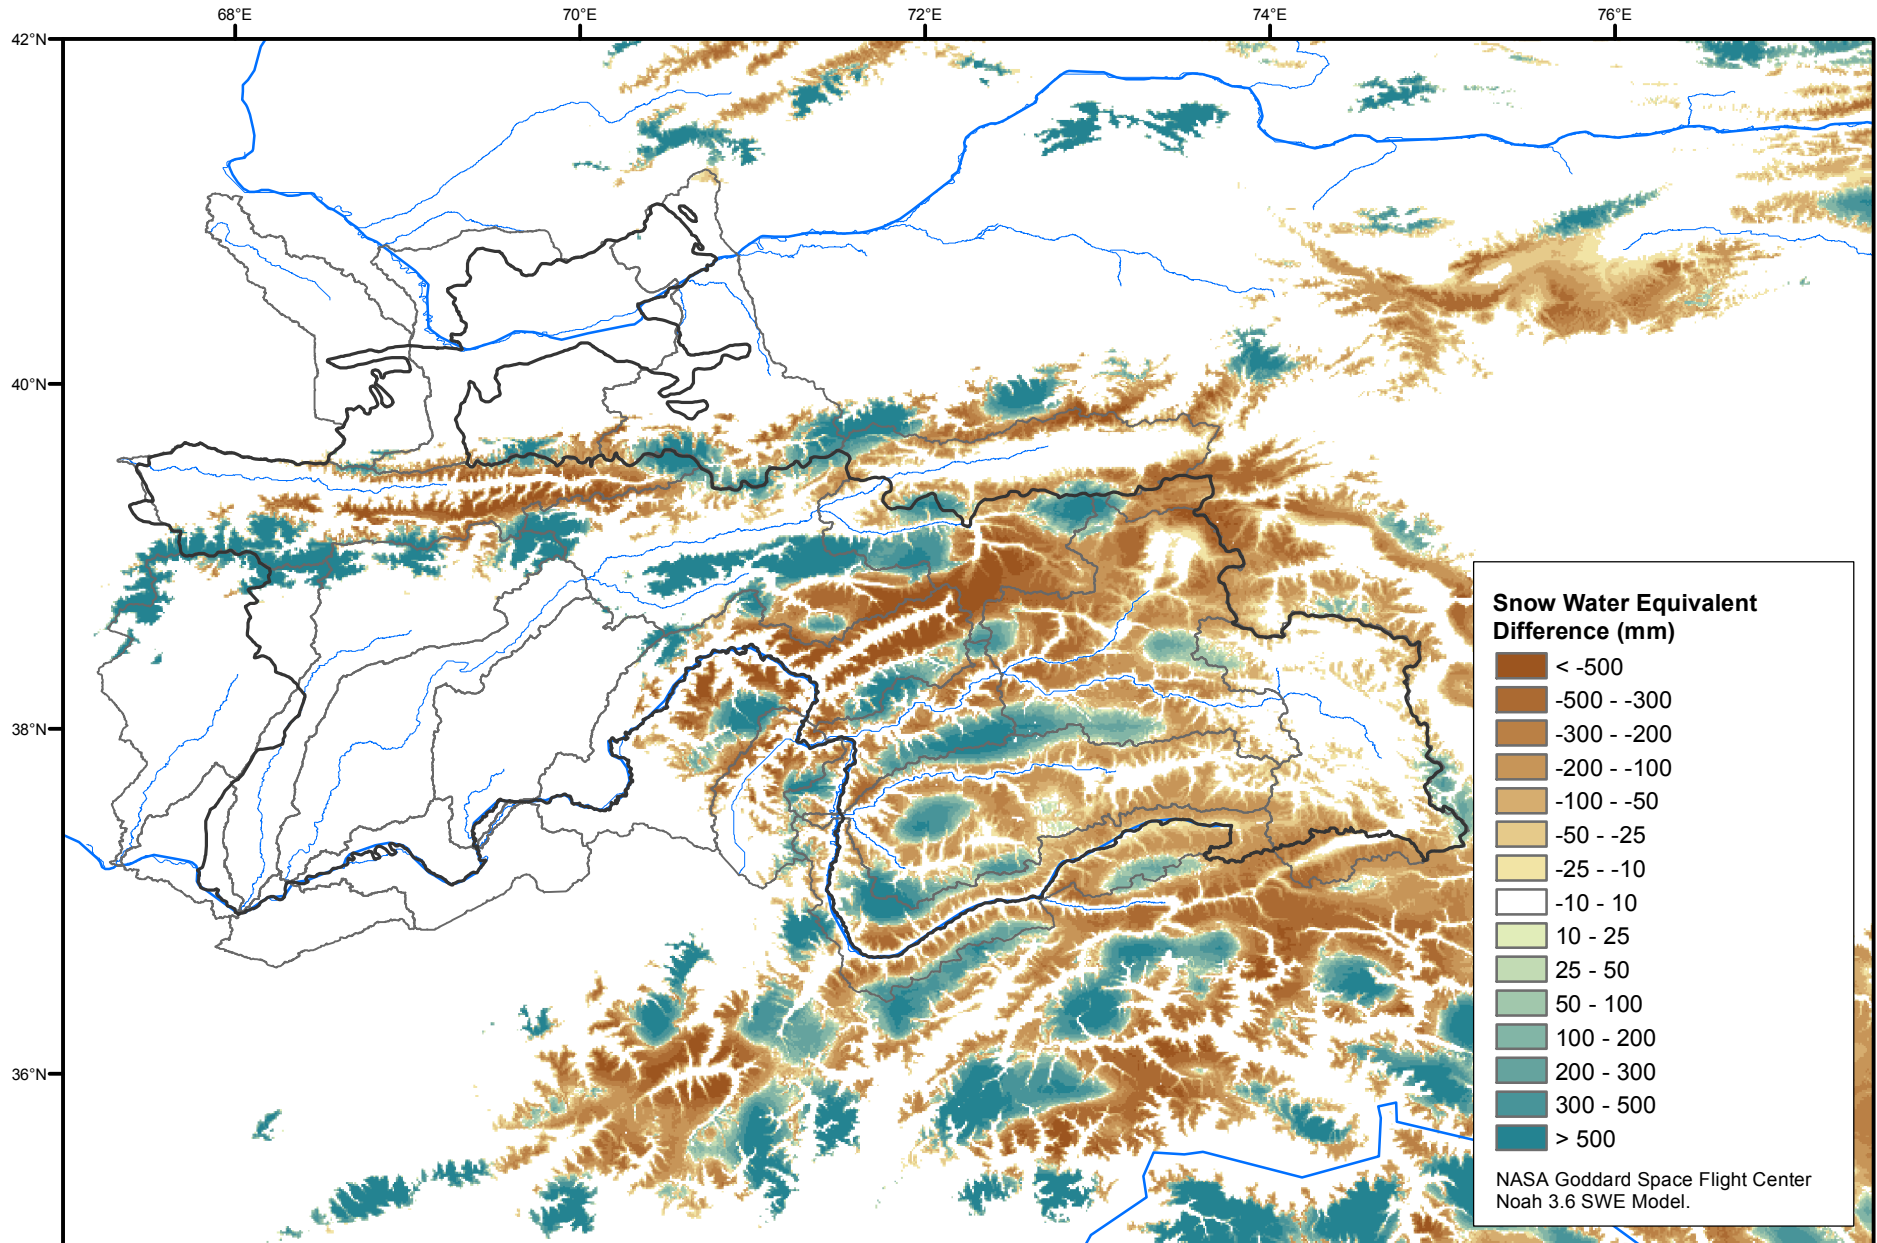

Daily Snow Water Equivalent Difference Anomaly

July 02, 2019 minus Average (2002-2016)

Map created by USGS/EROS