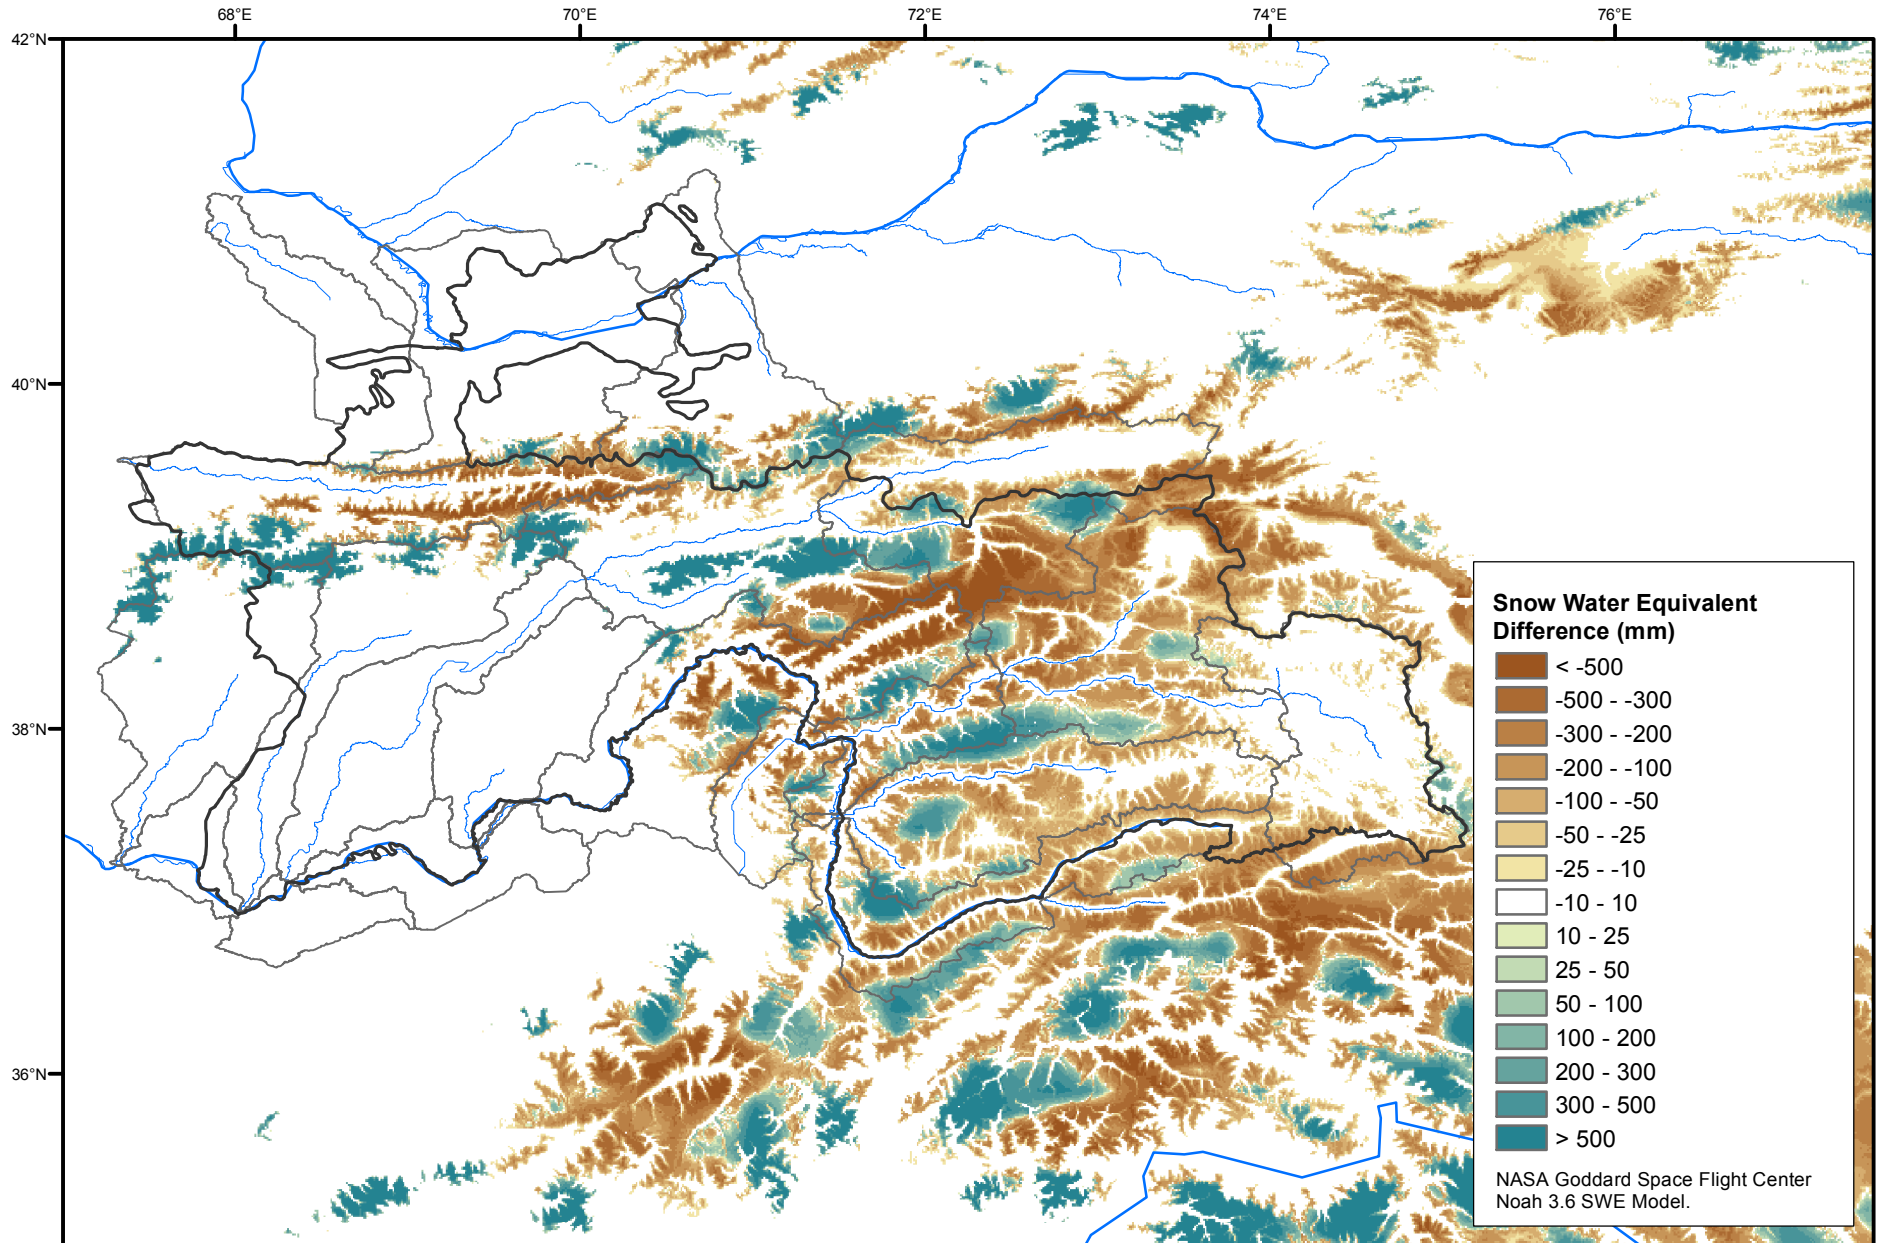

Daily Snow Water Equivalent Difference Anomaly

July 15, 2019 minus Average (2002-2016)

Map created by USGS/EROS