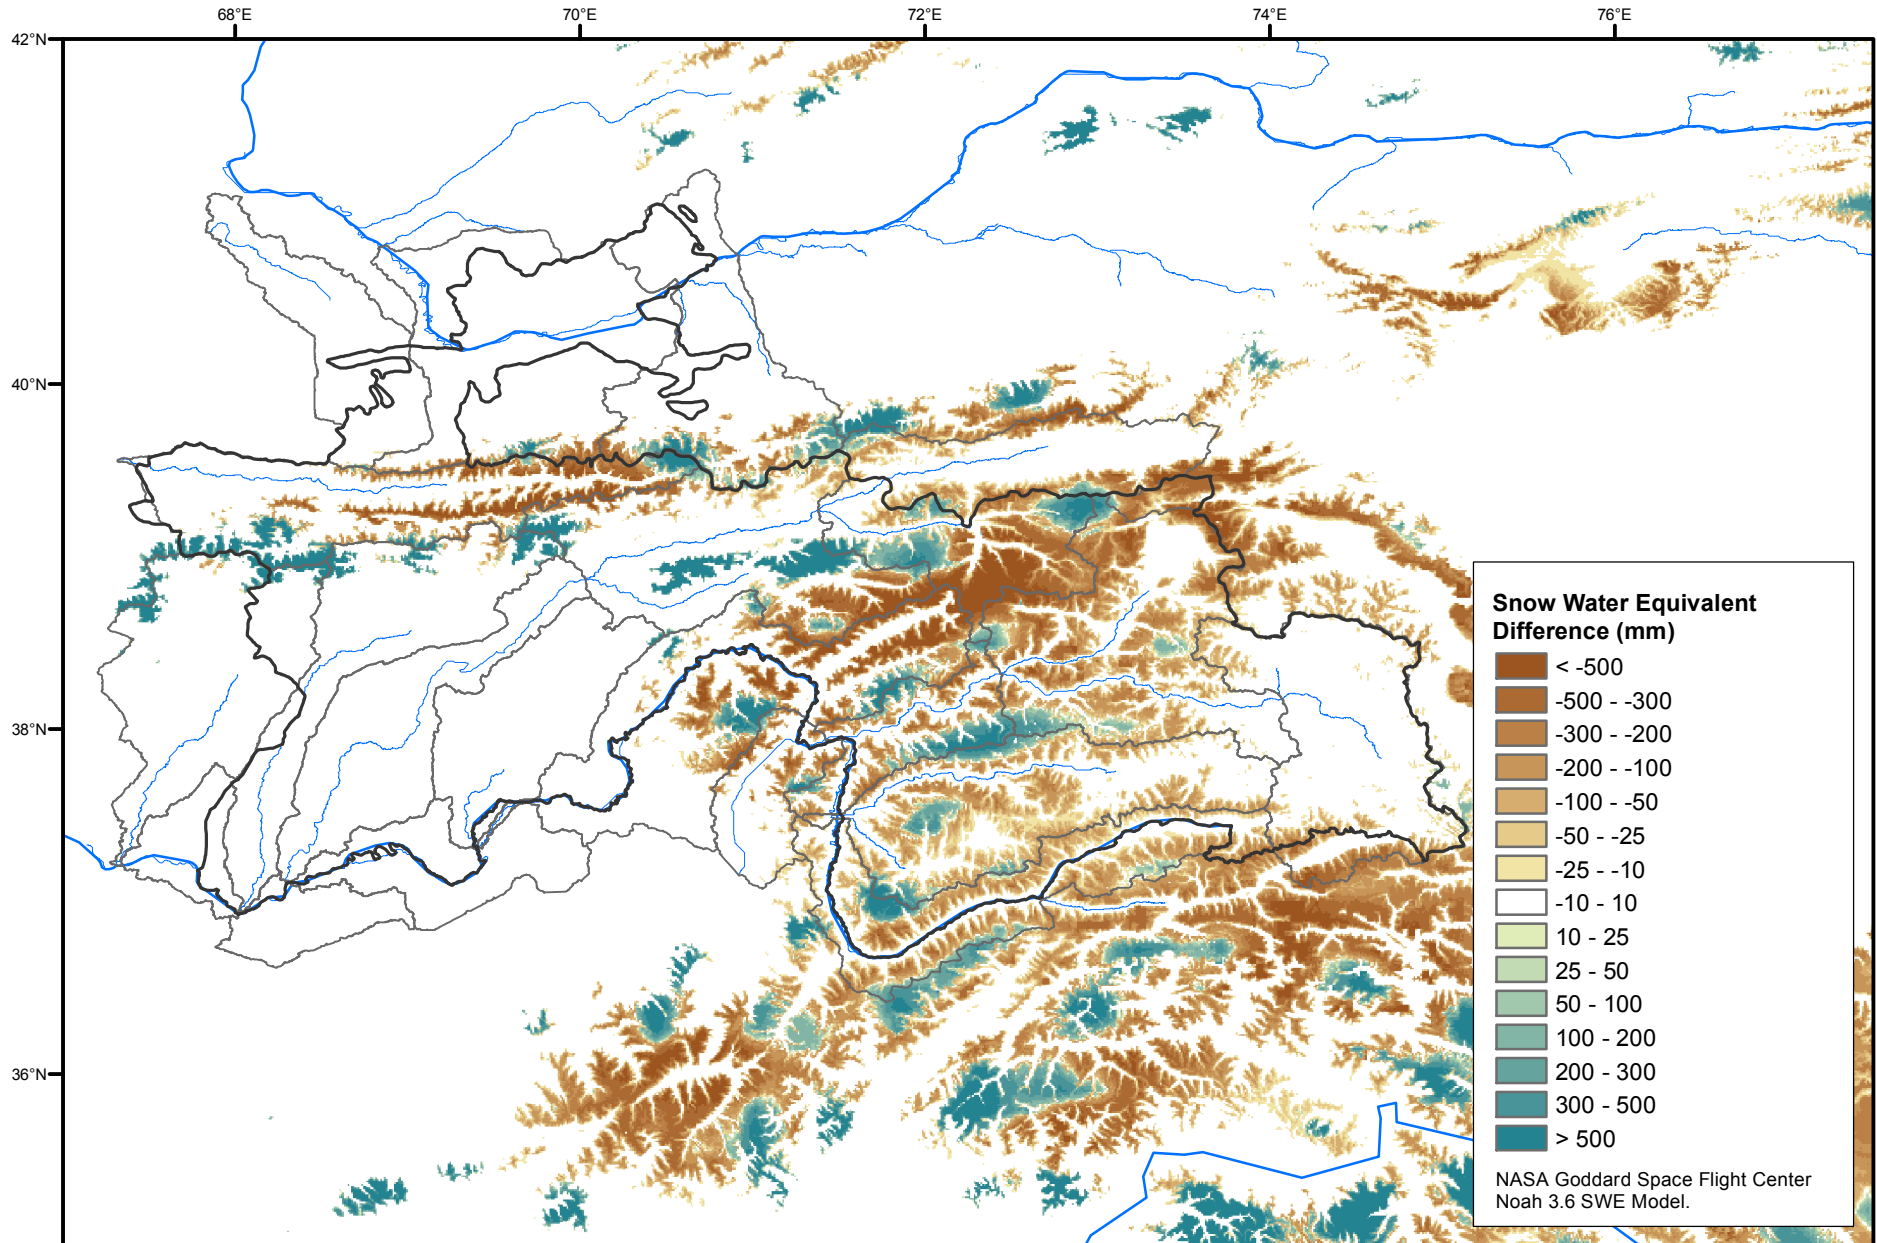

# Daily Snow Water Equivalent Difference Anomaly

August 01, 2019 minus Average (2002-2016)

Map created by USGS/EROS