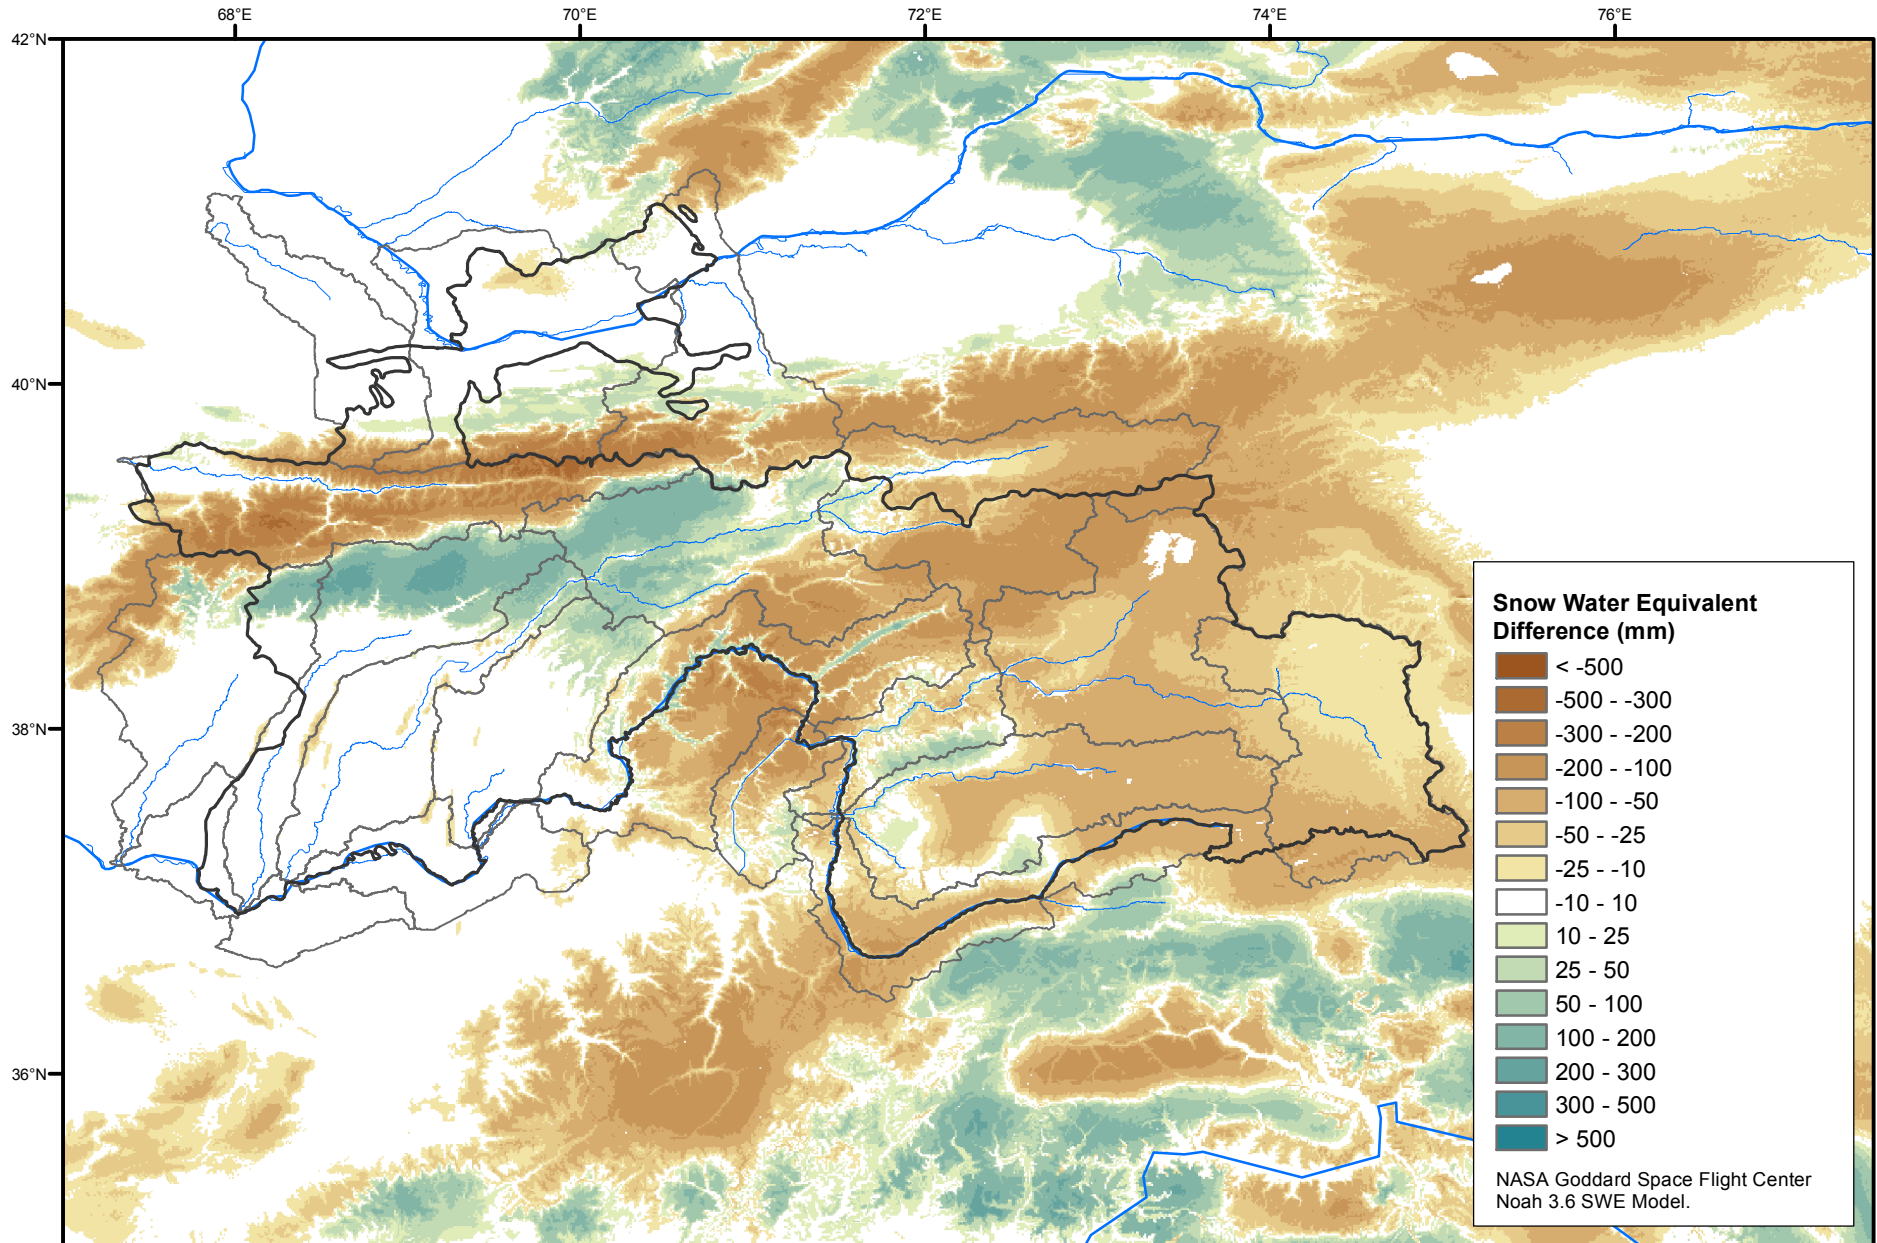

Daily Snow Water Equivalent Difference Anomaly

January 04, 2020 minus Average (2002-2016)

Map created by USGS/EROS