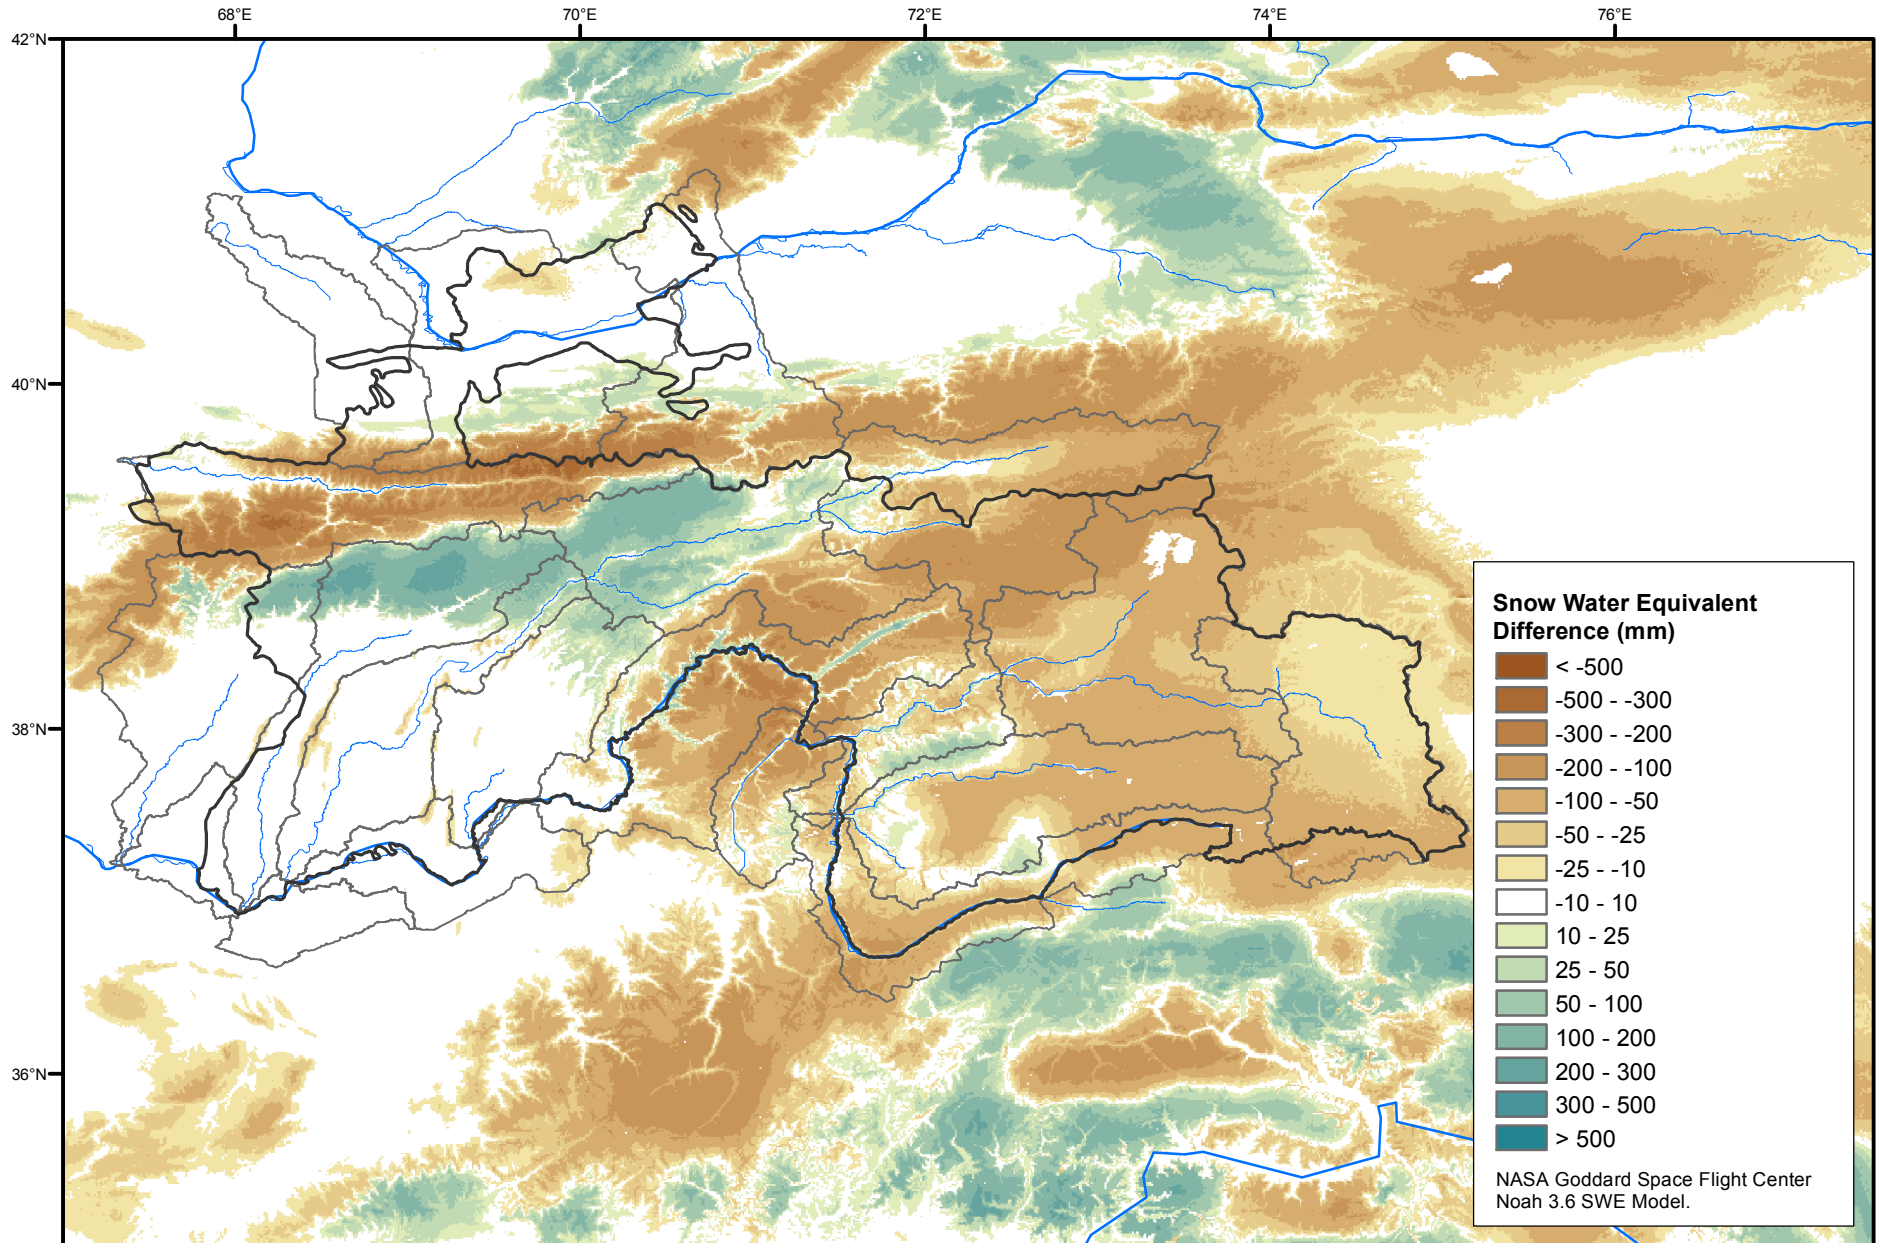

Daily Snow Water Equivalent Difference Anomaly

January 05, 2020 minus Average (2002-2016)

Map created by USGS/EROS