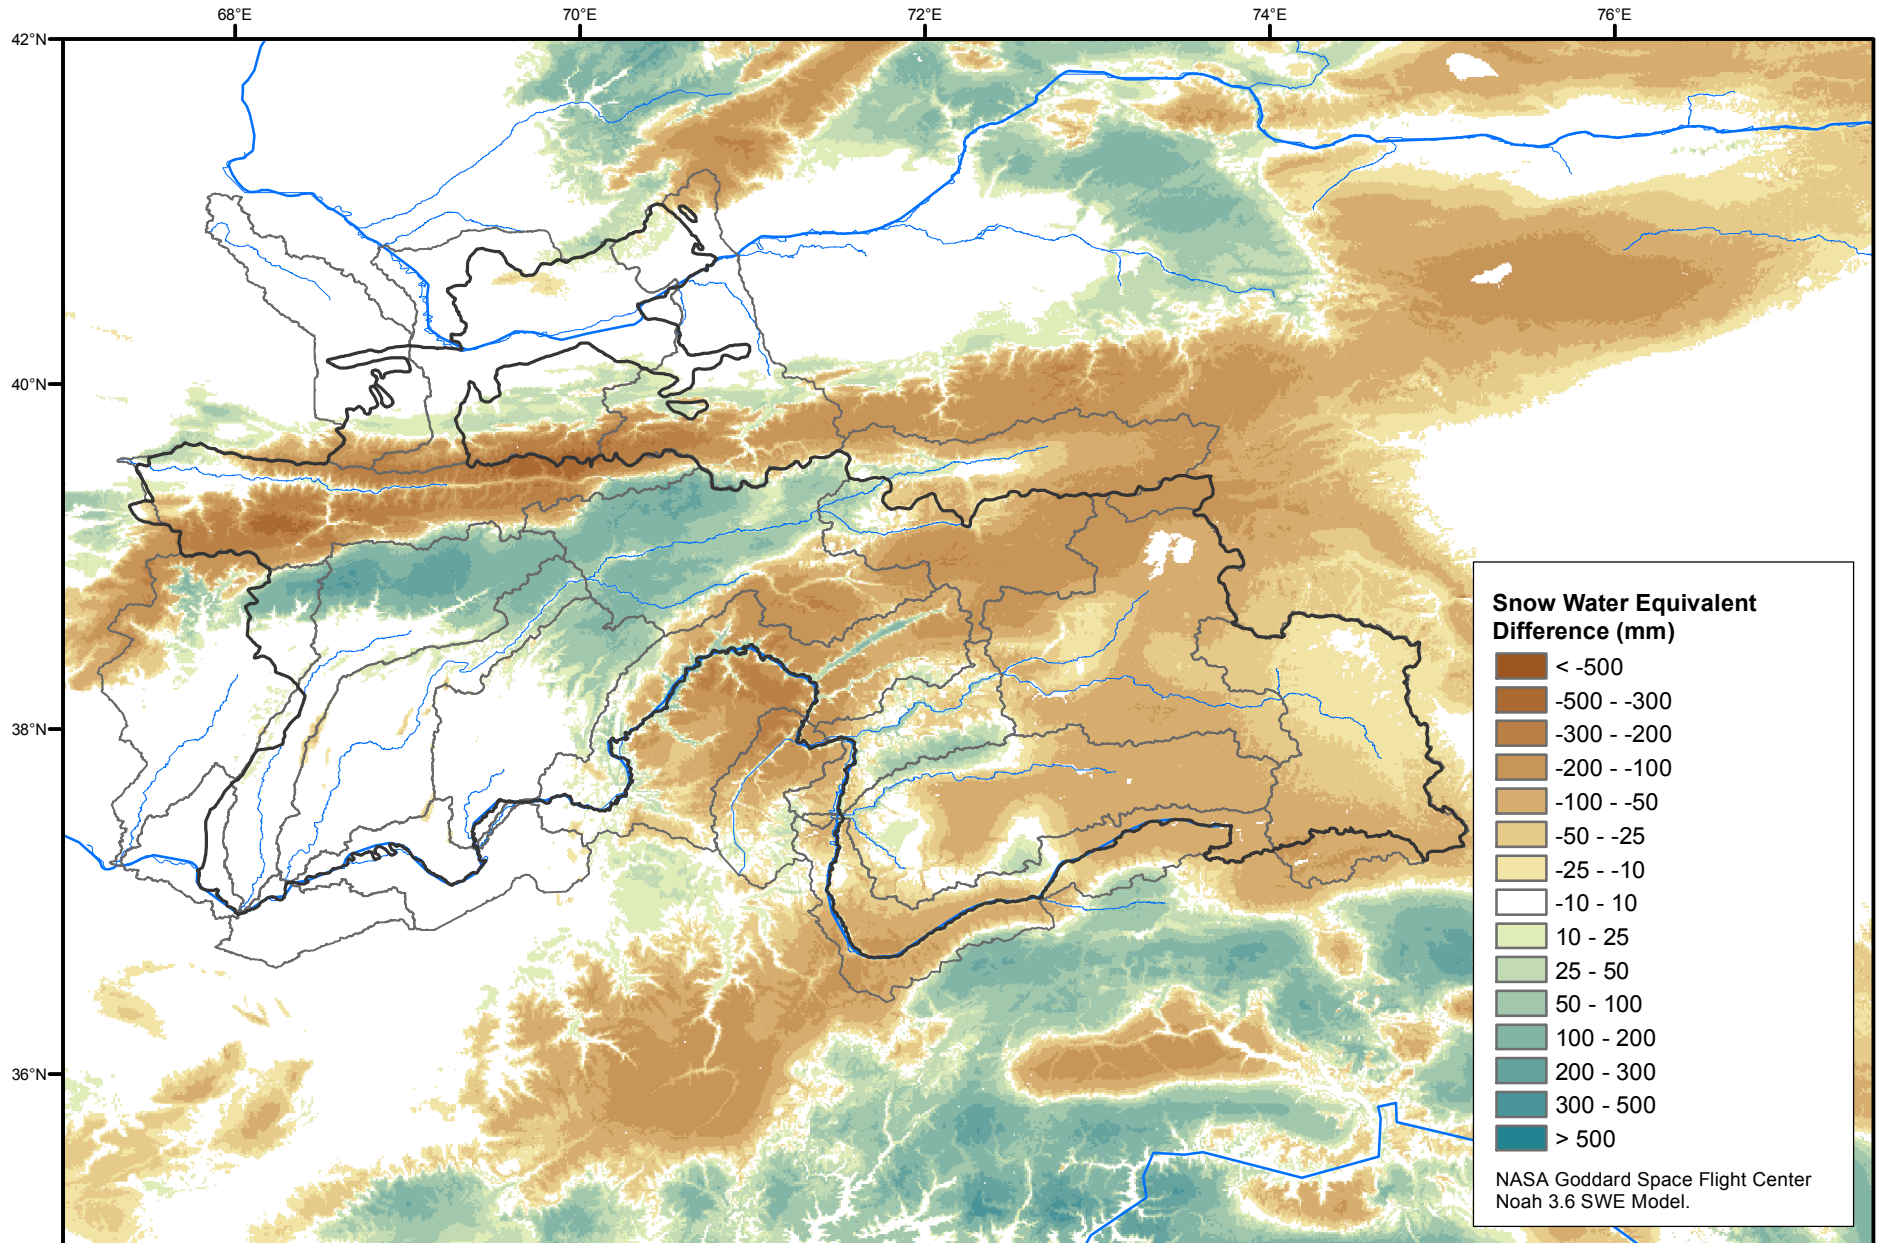

Daily Snow Water Equivalent Difference Anomaly

January 14, 2020 minus Average (2002-2016)

Map created by USGS/EROS