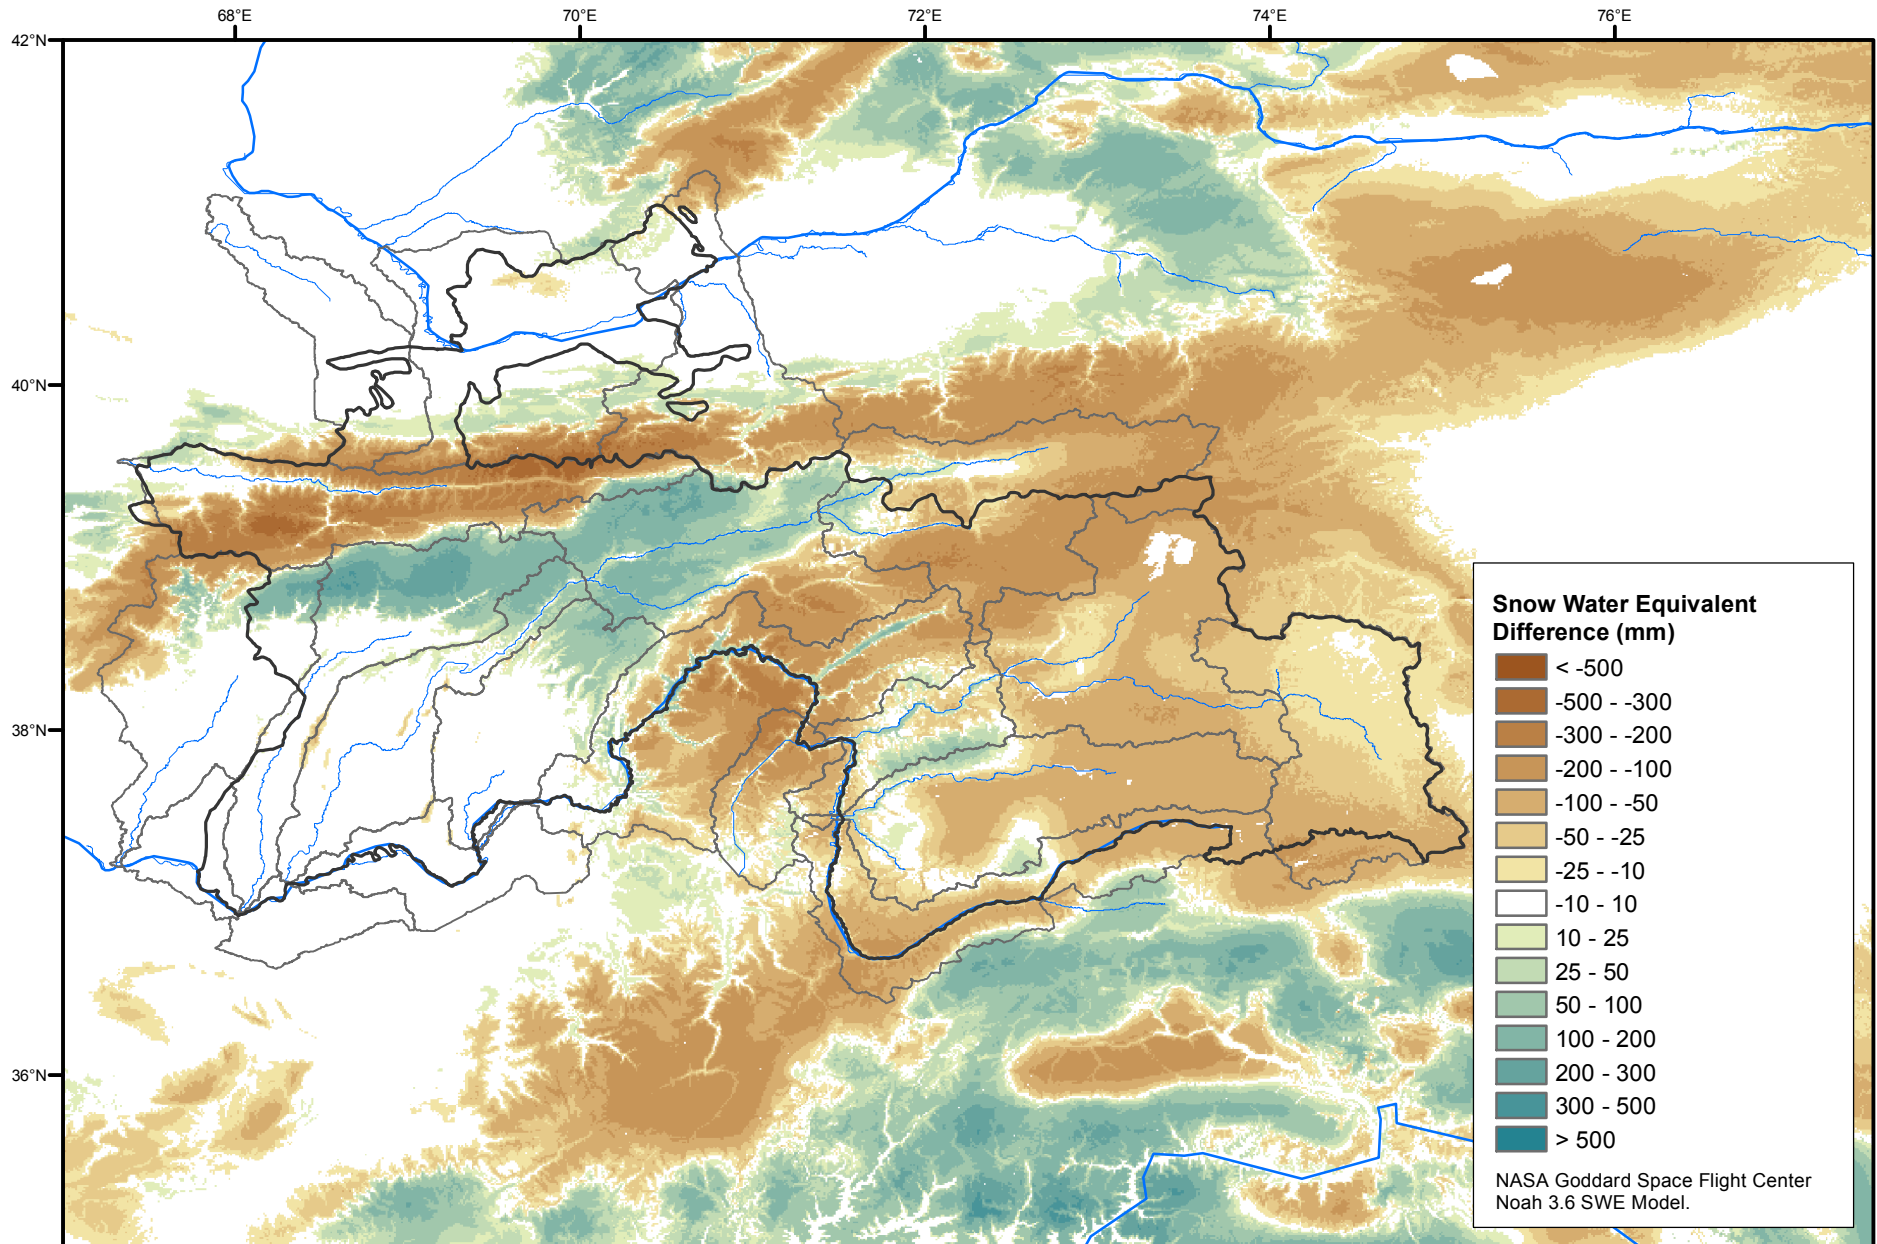

Daily Snow Water Equivalent Difference Anomaly

January 15, 2020 minus Average (2002-2016)

Map created by USGS/EROS