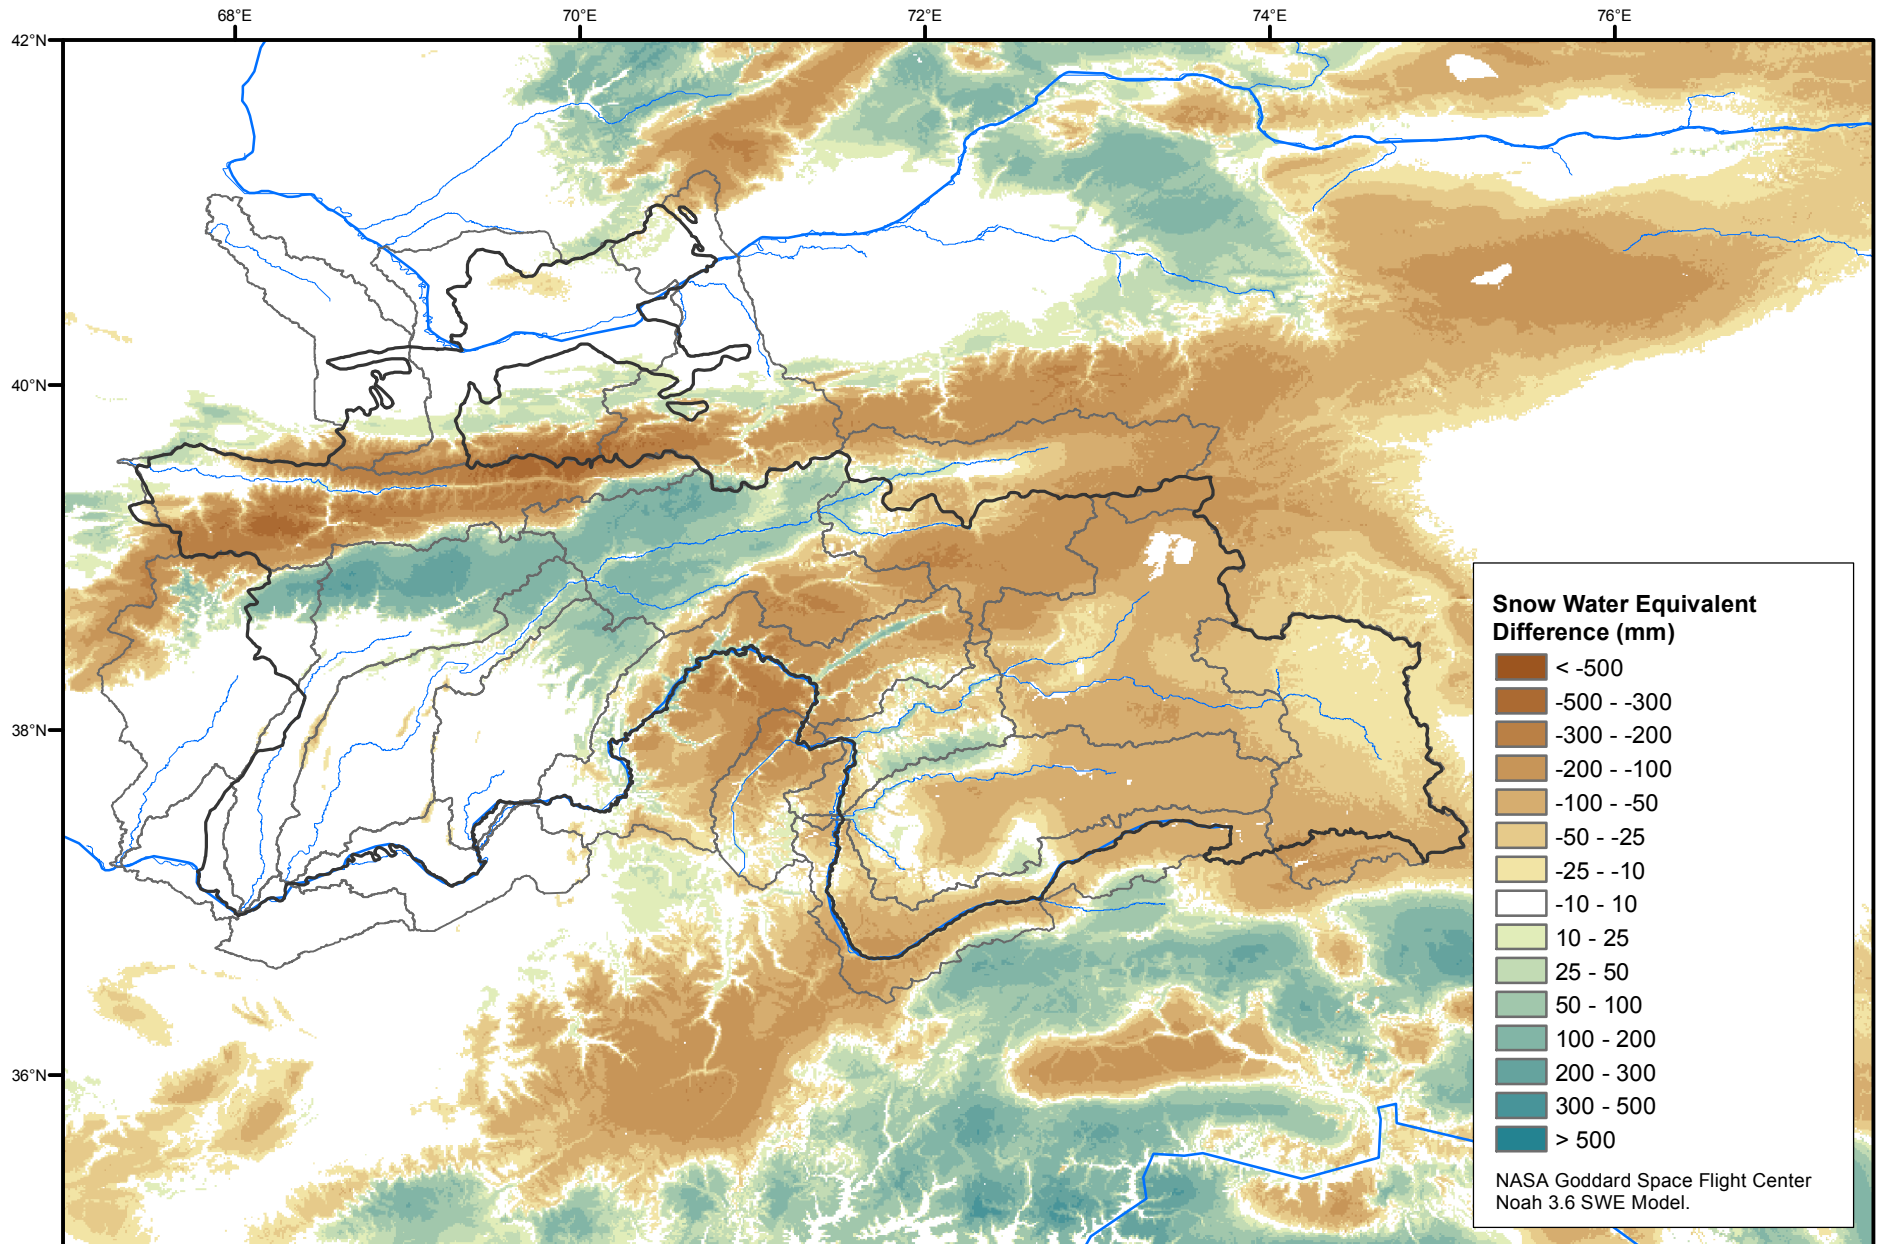

Daily Snow Water Equivalent Difference Anomaly

January 16, 2020 minus Average (2002-2016)

Map created by USGS/EROS