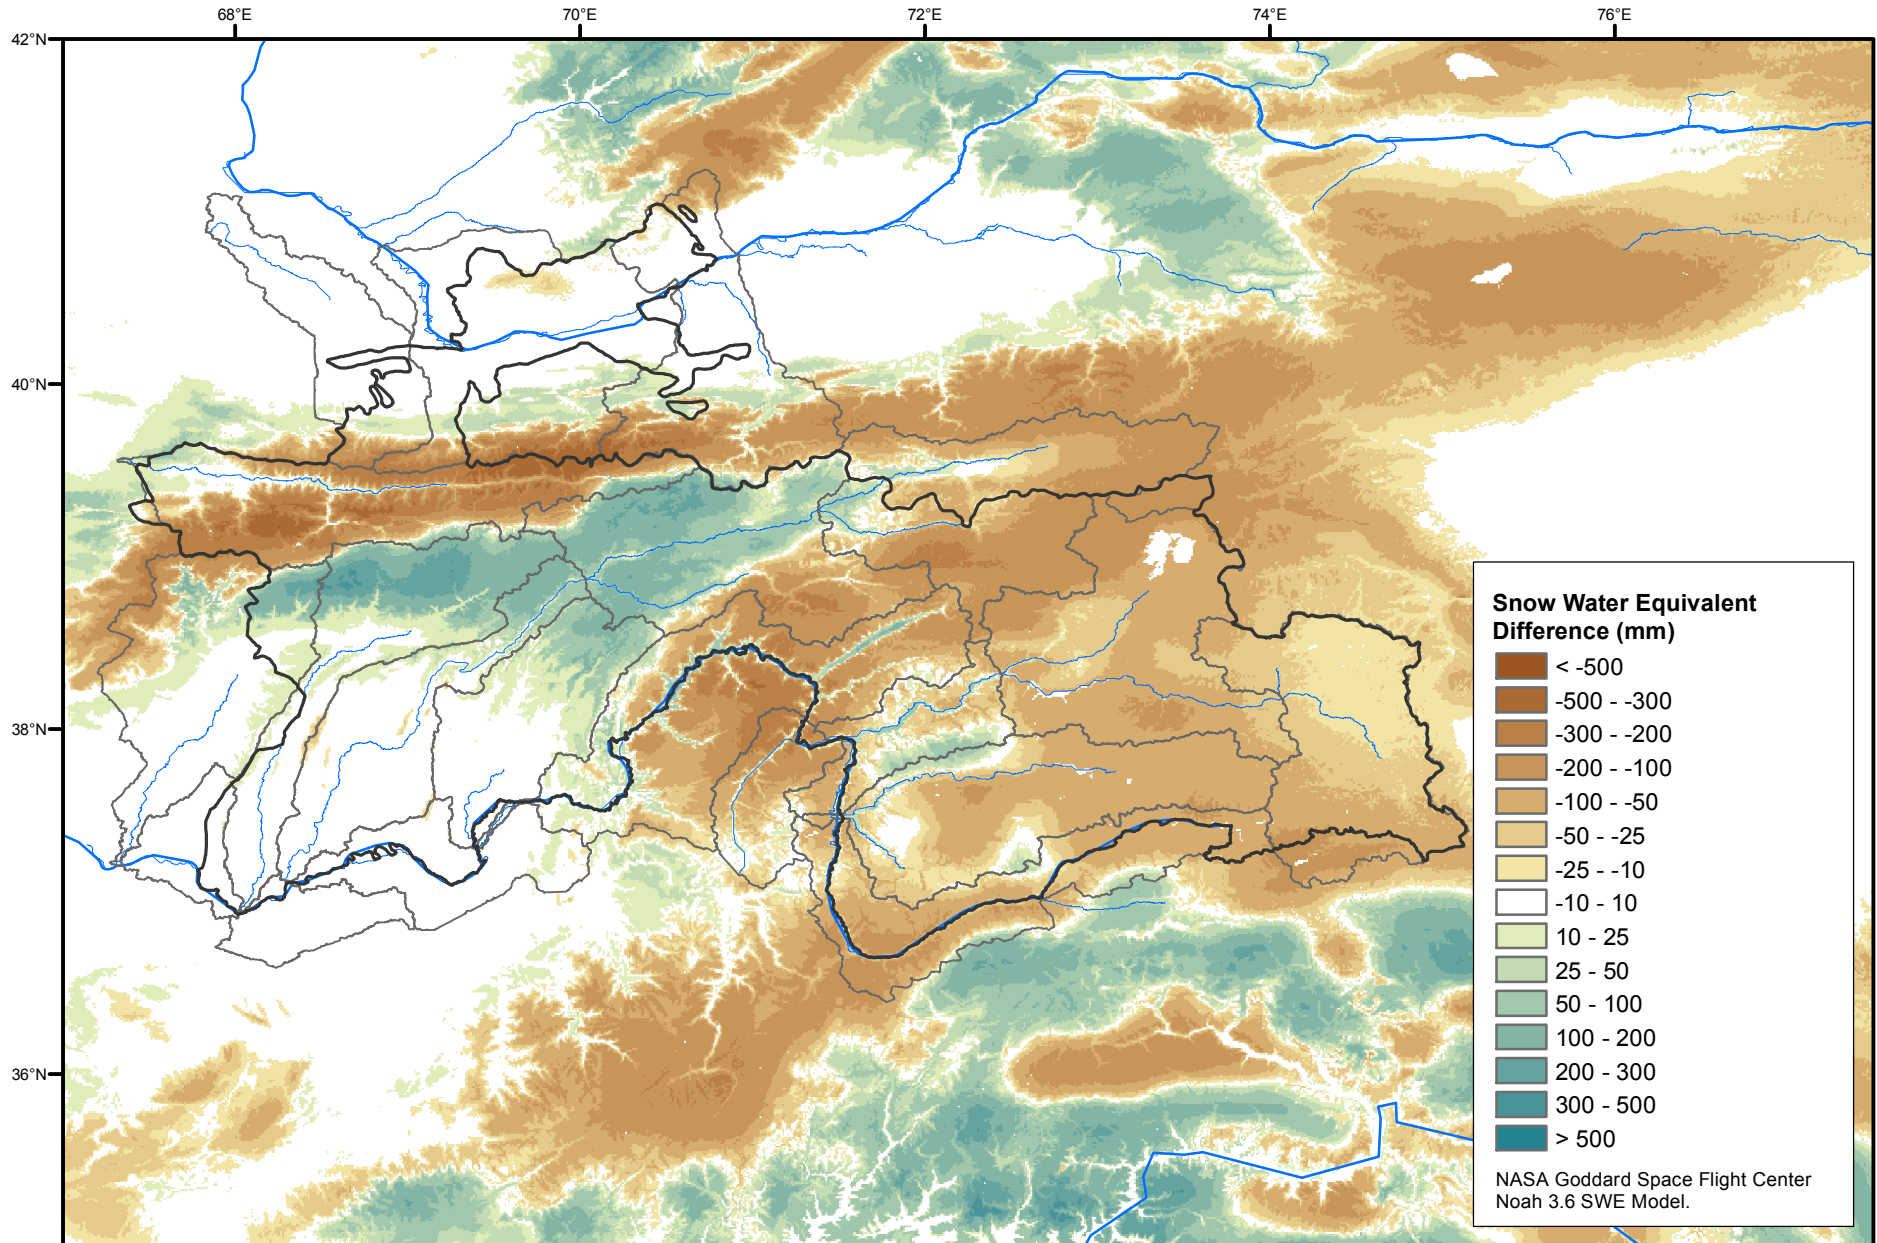

Daily Snow Water Equivalent Difference Anomaly

January 22, 2020 minus Average (2002-2016)

Map created by USGS/EROS