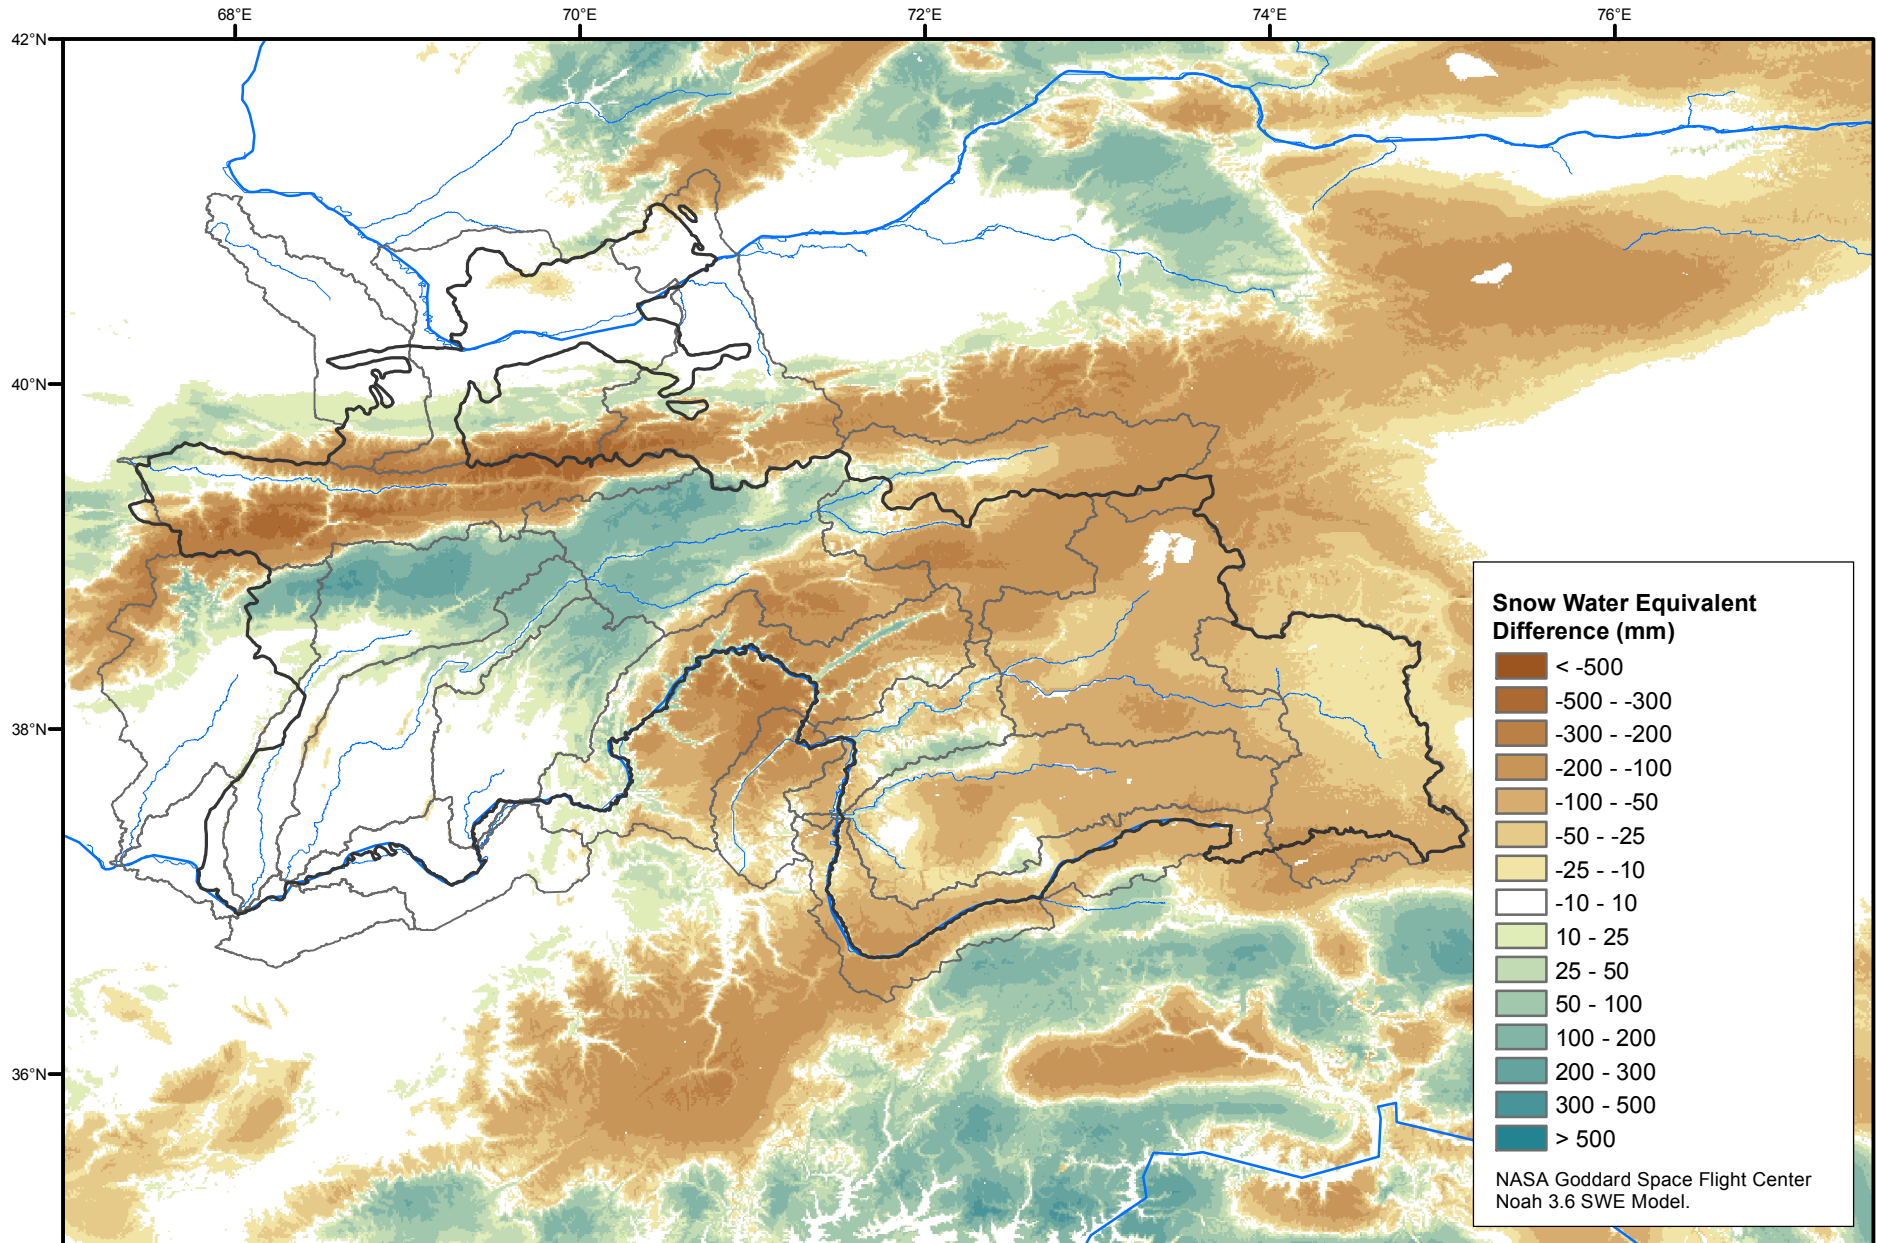

Daily Snow Water Equivalent Difference Anomaly

January 24, 2020 minus Average (2002-2016)

Map created by USGS/EROS